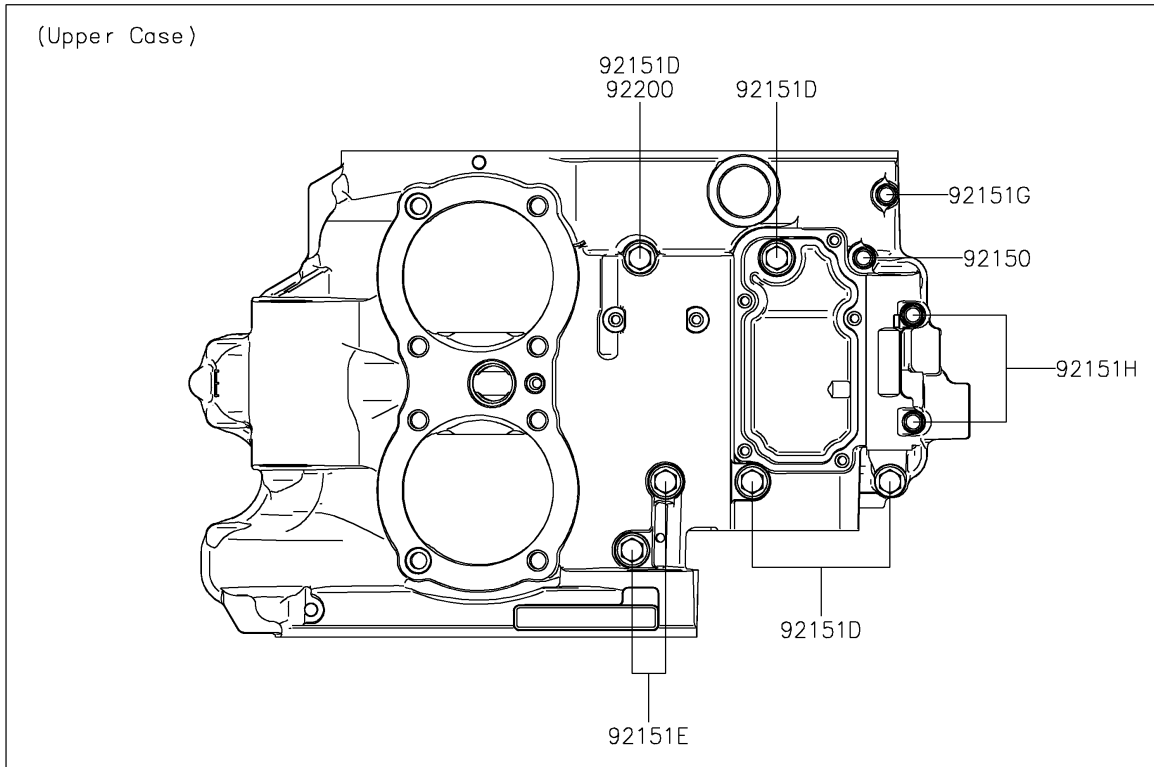

2022 W800

PARTS DIAGRAM

Crankcase Bolt Pattern

E1412

2022 W800

PARTS LIST

Crankcase Bolt Pattern

ITEM NAME	PART NUMBER	QUANTITY
BOLT,6X70 (Ref # 92150)	92150-1549	1
BOLT,9X90 (Ref # 92151)	92151-1458	1
BOLT,9X110 (Ref # 92151A)	92151-1459	3
BOLT,9X130 (Ref # 92151B)	92151-1460	4
BOLT,8X60 (Ref # 92151C)	92151-1461	1
BOLT,8X73 (Ref # 92151D)	92151-1462	7
BOLT,8X50 (Ref # 92151E)	92151-1463	2
BOLT,6X32 (Ref # 92151F)	92151-1464	1
BOLT,6X45 (Ref # 92151G)	92151-1465	6
BOLT,6X117 (Ref # 92151H)	92151-1467	2
WASHER,8.5X16X1.2 (Ref # 92200)	92200-1063	2