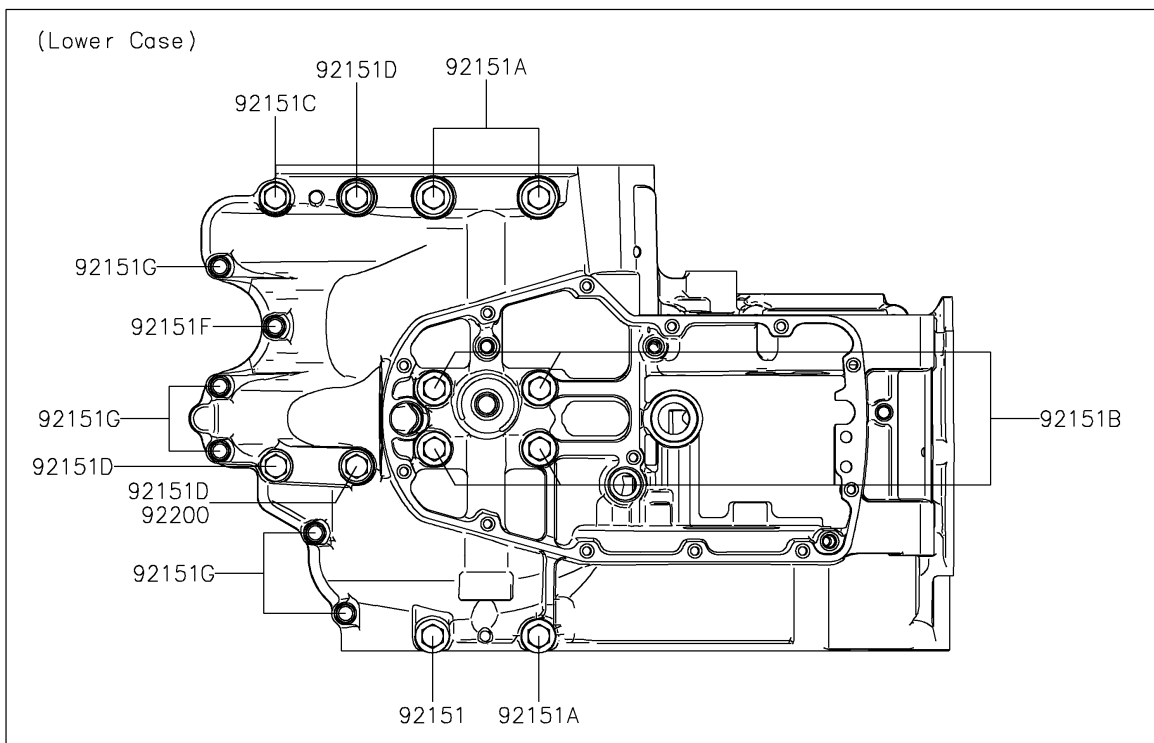

2022 W800

PARTS DIAGRAM

Crankcase Bolt Pattern

E1412

2022 W800

PARTS LIST

Crankcase Bolt Pattern

ITEM NAME	PART NUMBER	QUANTITY
BOLT,6X70 (Ref # 92150)	92150-1549	1
BOLT,9X90 (Ref # 92151)	92151-1458	1
BOLT,9X110 (Ref # 92151A)	92151-1459	3
BOLT,9X130 (Ref # 92151B)	92151-1460	4
BOLT,8X60 (Ref # 92151C)	92151-1461	1
BOLT,8X73 (Ref # 92151D)	92151-1462	7
BOLT,8X50 (Ref # 92151E)	92151-1463	2
BOLT,6X32 (Ref # 92151F)	92151-1464	1
BOLT,6X45 (Ref # 92151G)	92151-1465	6
BOLT,6X117 (Ref # 92151H)	92151-1467	2
WASHER,8.5X16X1.2 (Ref # 92200)	92200-1063	2