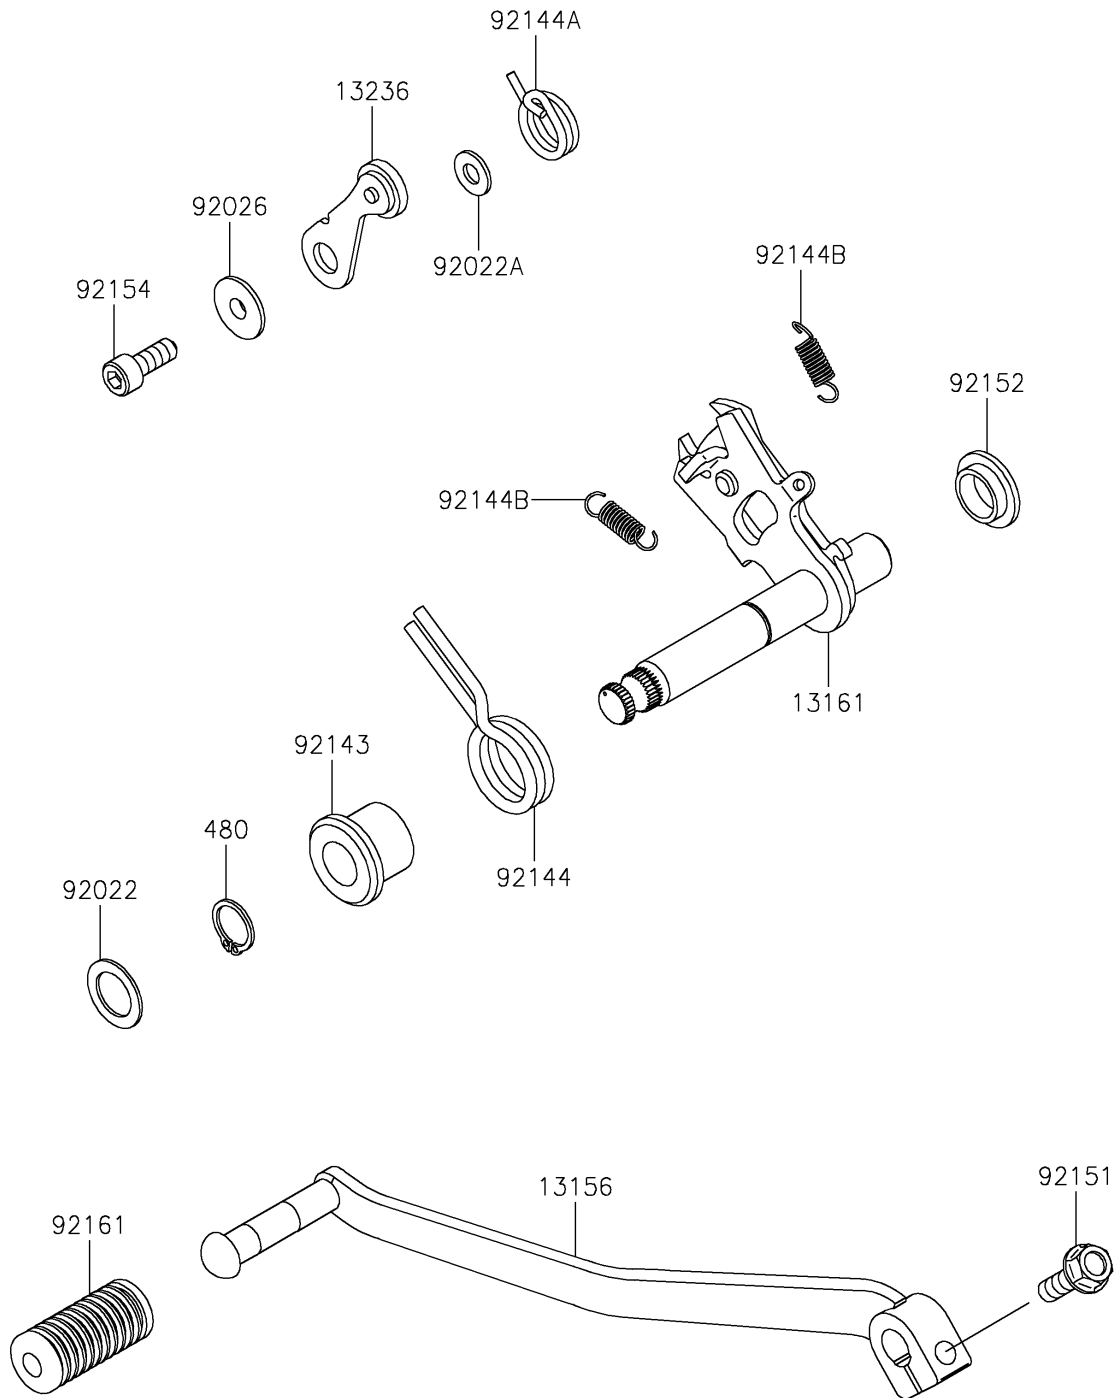

2026 W800 ABS

PARTS DIAGRAM

Gear Change Mechanism

E1370

2026 W800 ABS

PARTS LIST

Gear Change Mechanism

ITEM NAME

PART NUMBER

QUANTITY
