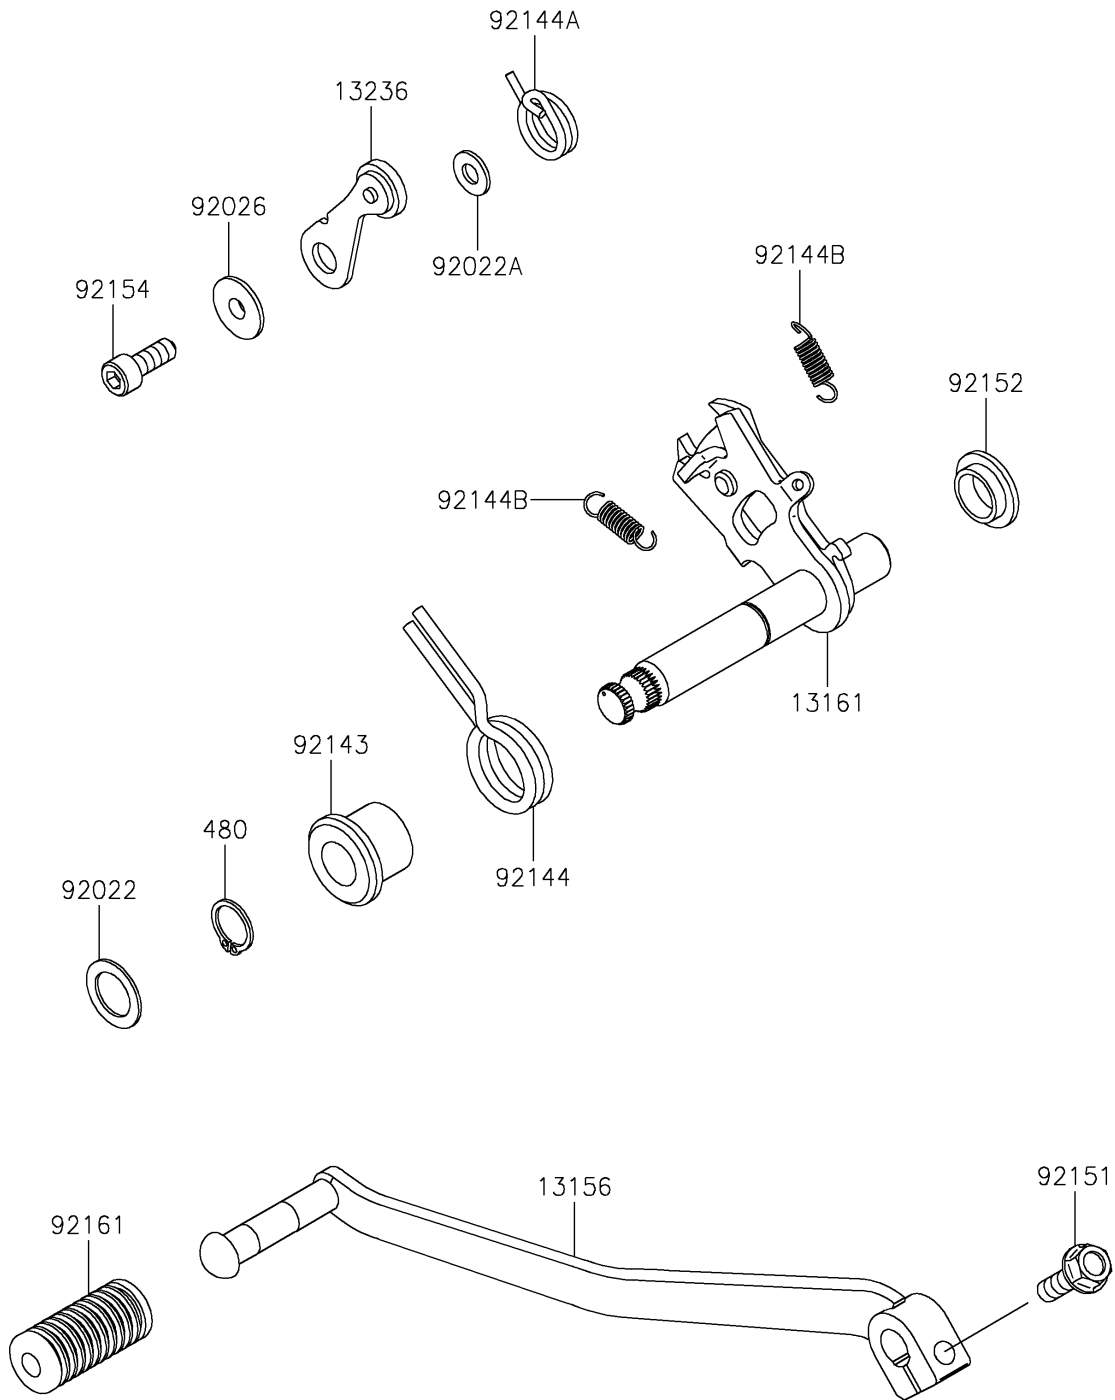

2025 W800

PARTS DIAGRAM

Gear Change Mechanism

E1370

2025 W800

PARTS LIST

Gear Change Mechanism

ITEM NAME

PART NUMBER

QUANTITY
