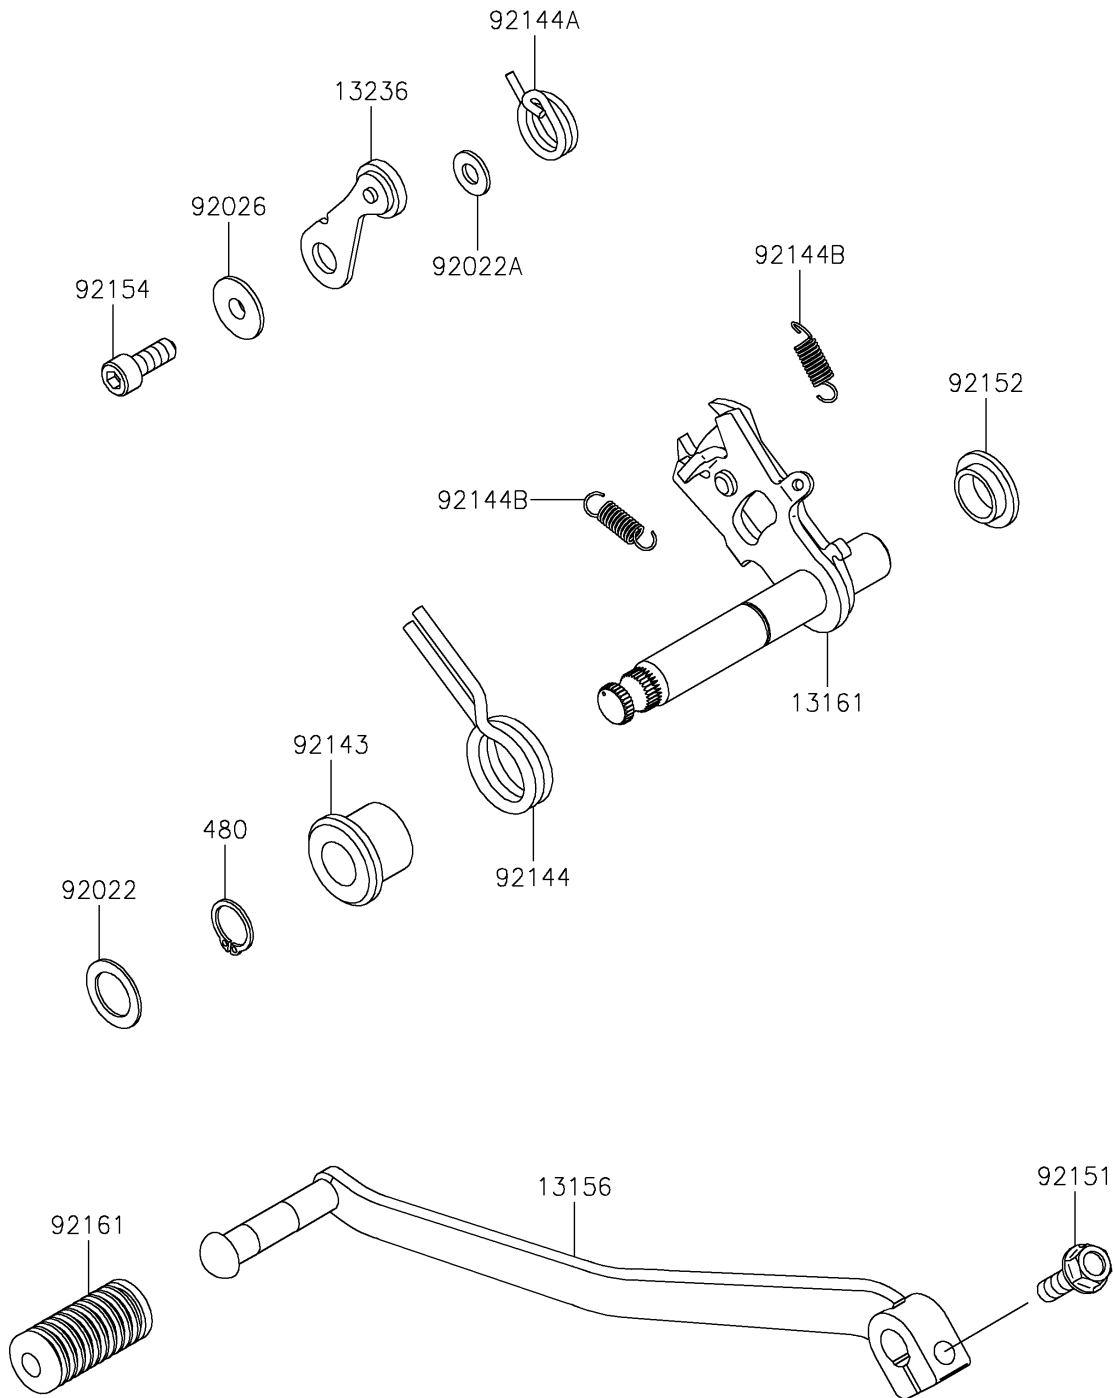

2022 W800

PARTS DIAGRAM

Gear Change Mechanism

E1370

2022 W800

PARTS LIST

Gear Change Mechanism

ITEM NAME

PART NUMBER

QUANTITY
