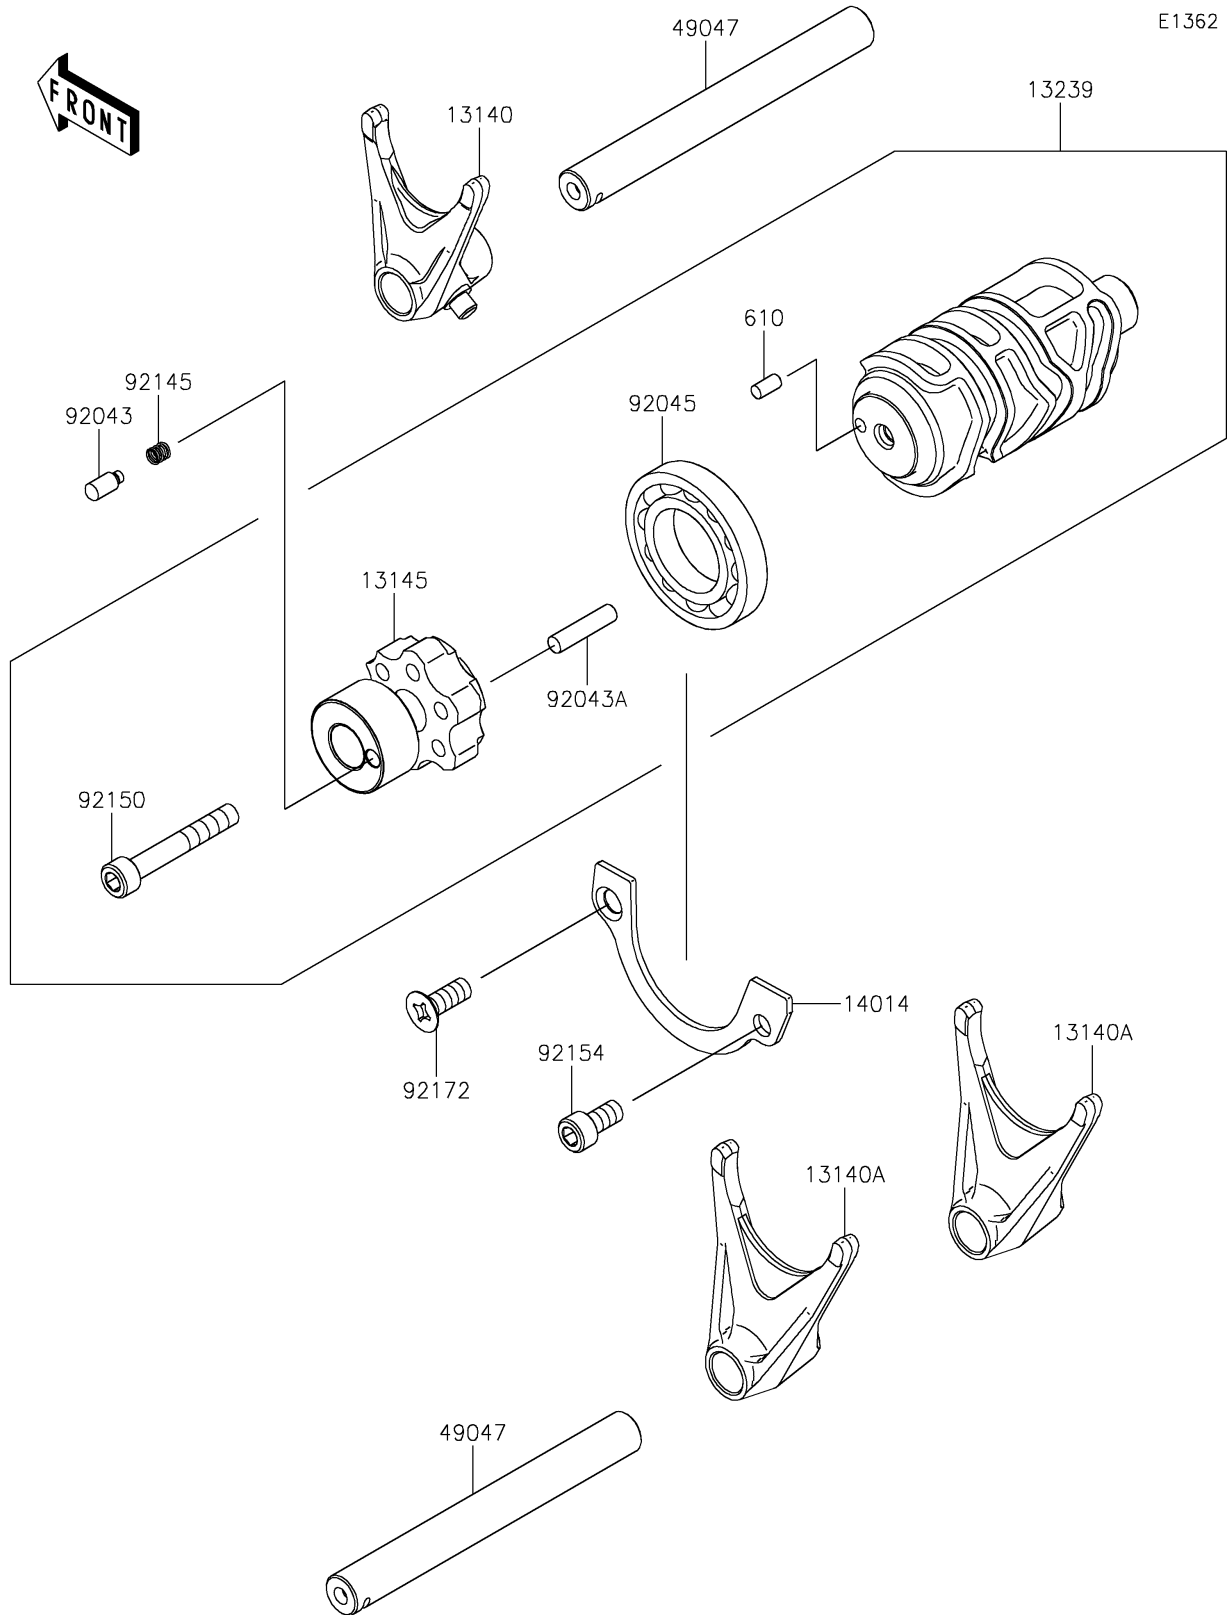

2024 W800 ABS

PARTS DIAGRAM

Gear Change Drum/Shift Fork(s)

2024 W800 ABS

PARTS LIST

Gear Change Drum/Shift Fork(s)

ITEM NAME

PART NUMBER

QUANTITY
