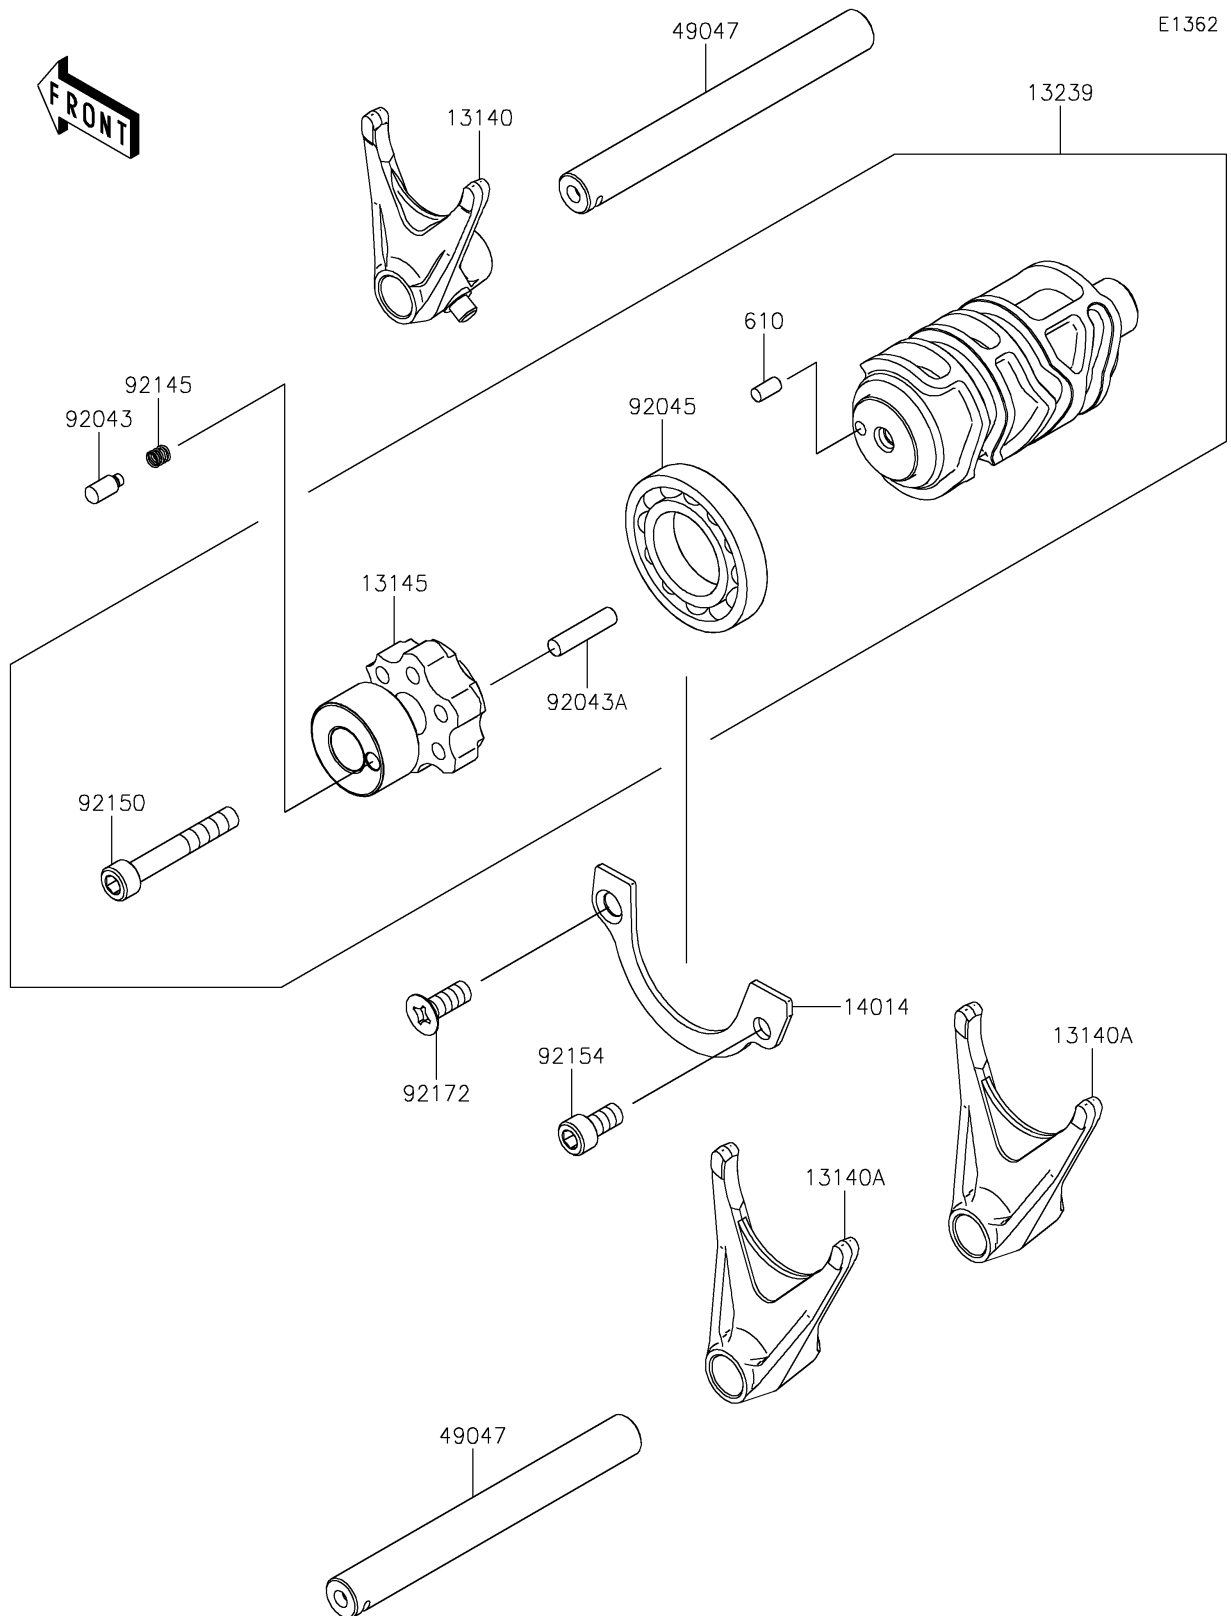

2022 W800

PARTS DIAGRAM

Gear Change Drum/Shift Fork(s)

2022 W800

PARTS LIST

Gear Change Drum/Shift Fork(s)

ITEM NAME	PART NUMBER	QUANTITY
FORK-SHIFT,INPUT 3RD (Ref # 13140)	13140-1282	1
FORK-SHIFT,OUTPUT 4TH&TOP (Ref # 13140A)	13140-1283	2
CAM-CHANGE DRUM (Ref # 13145)	13145-1083	1
DRUM-ASSY-CHANGE (Ref # 13239)	13239-0557	1
PLATE-POSITION (Ref # 14014)	14014-1141	1
ROD-SHIFT (Ref # 49047)	49047-1102	2
PIN (Ref # 92043)	92043-0712	1
PIN,5X21.8 (Ref # 92043A)	92043-1518	6
BEARING-BALL,16005 (Ref # 92045)	92045-1045	1
SPRING (Ref # 92145)	92145-1414	1
BOLT,SOCKET,6X40 (Ref # 92150)	92150-1958	1
BOLT,SOCKET,6X12 (Ref # 92154)	92154-0483	1
SCREW,6X16 (Ref # 92172)	92172-0503	1
ROLLER,4X8 (Ref # 610)	610A0408	1