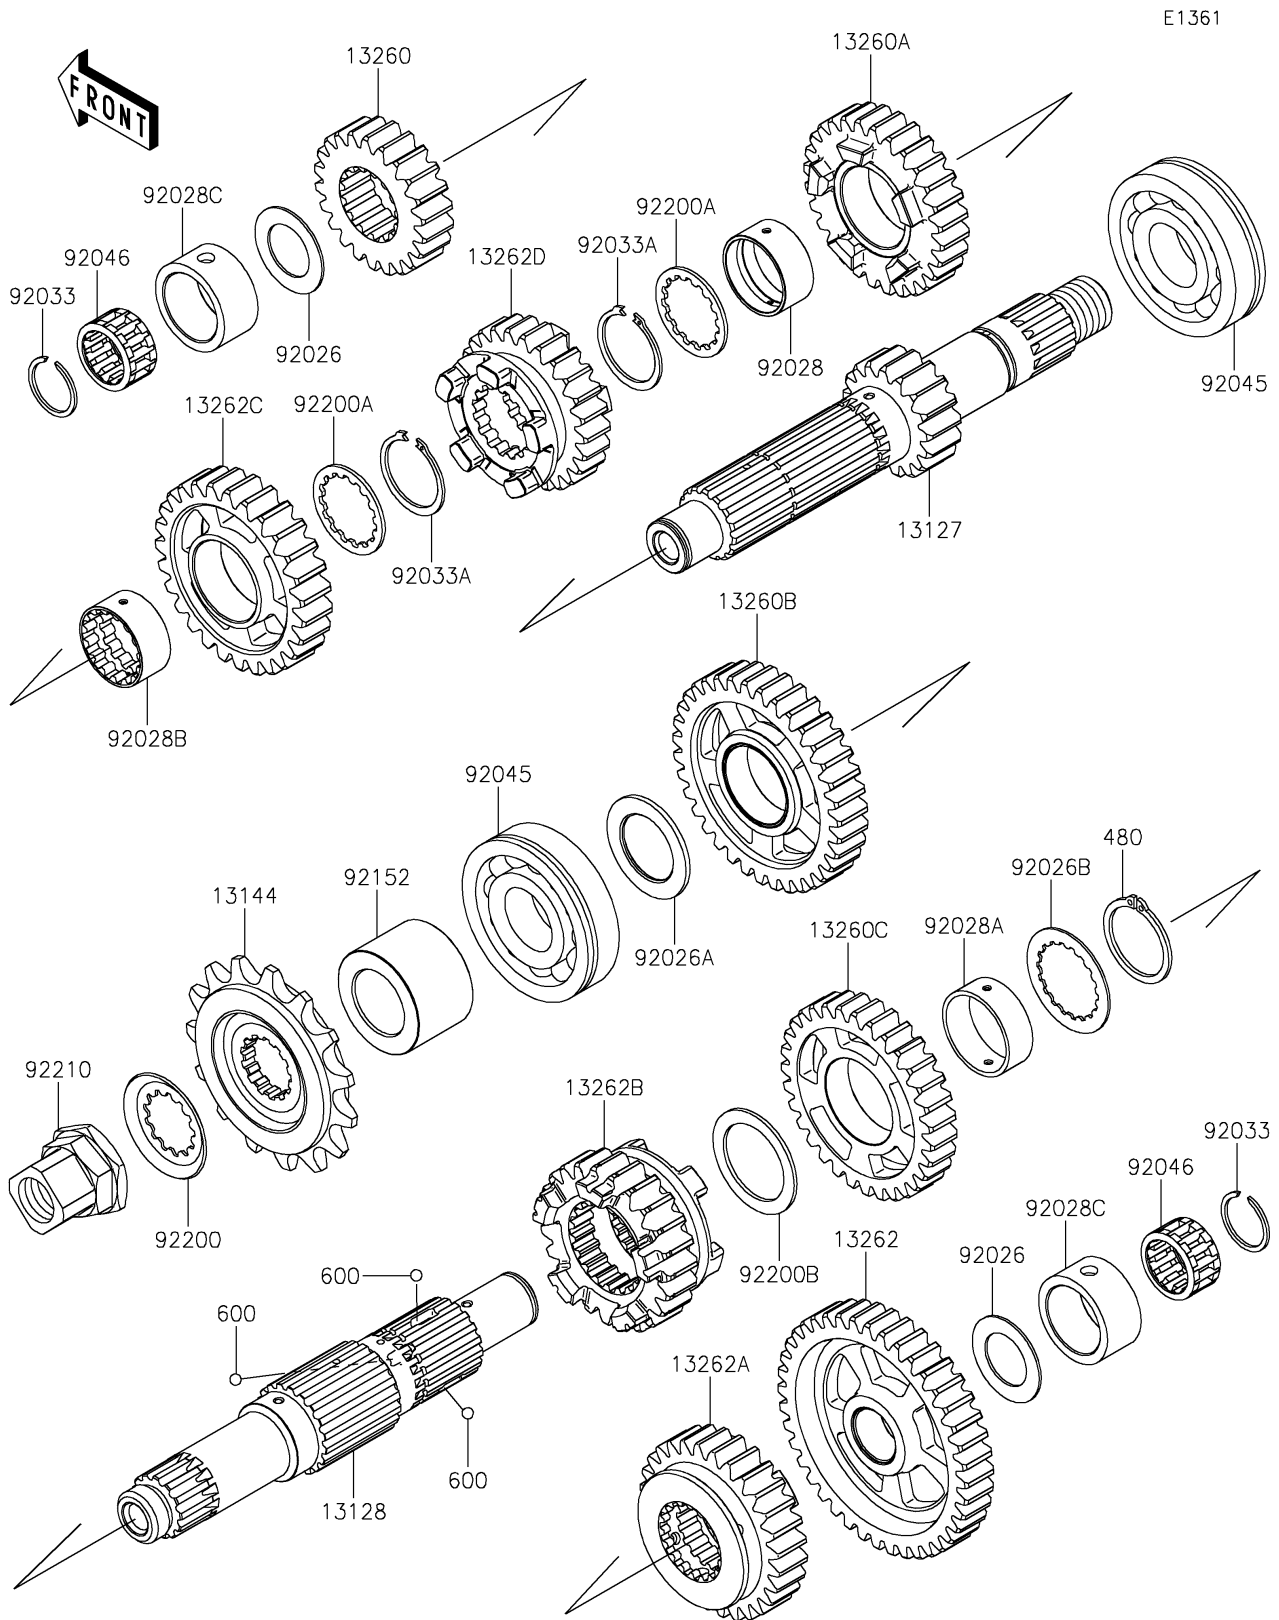

2025 W800

PARTS DIAGRAM

Transmission

2025 W800

PARTS LIST

Transmission

Kawasaki

Let the Good Times Roll®

ITEM NAME

PART NUMBER

QUANTITY
