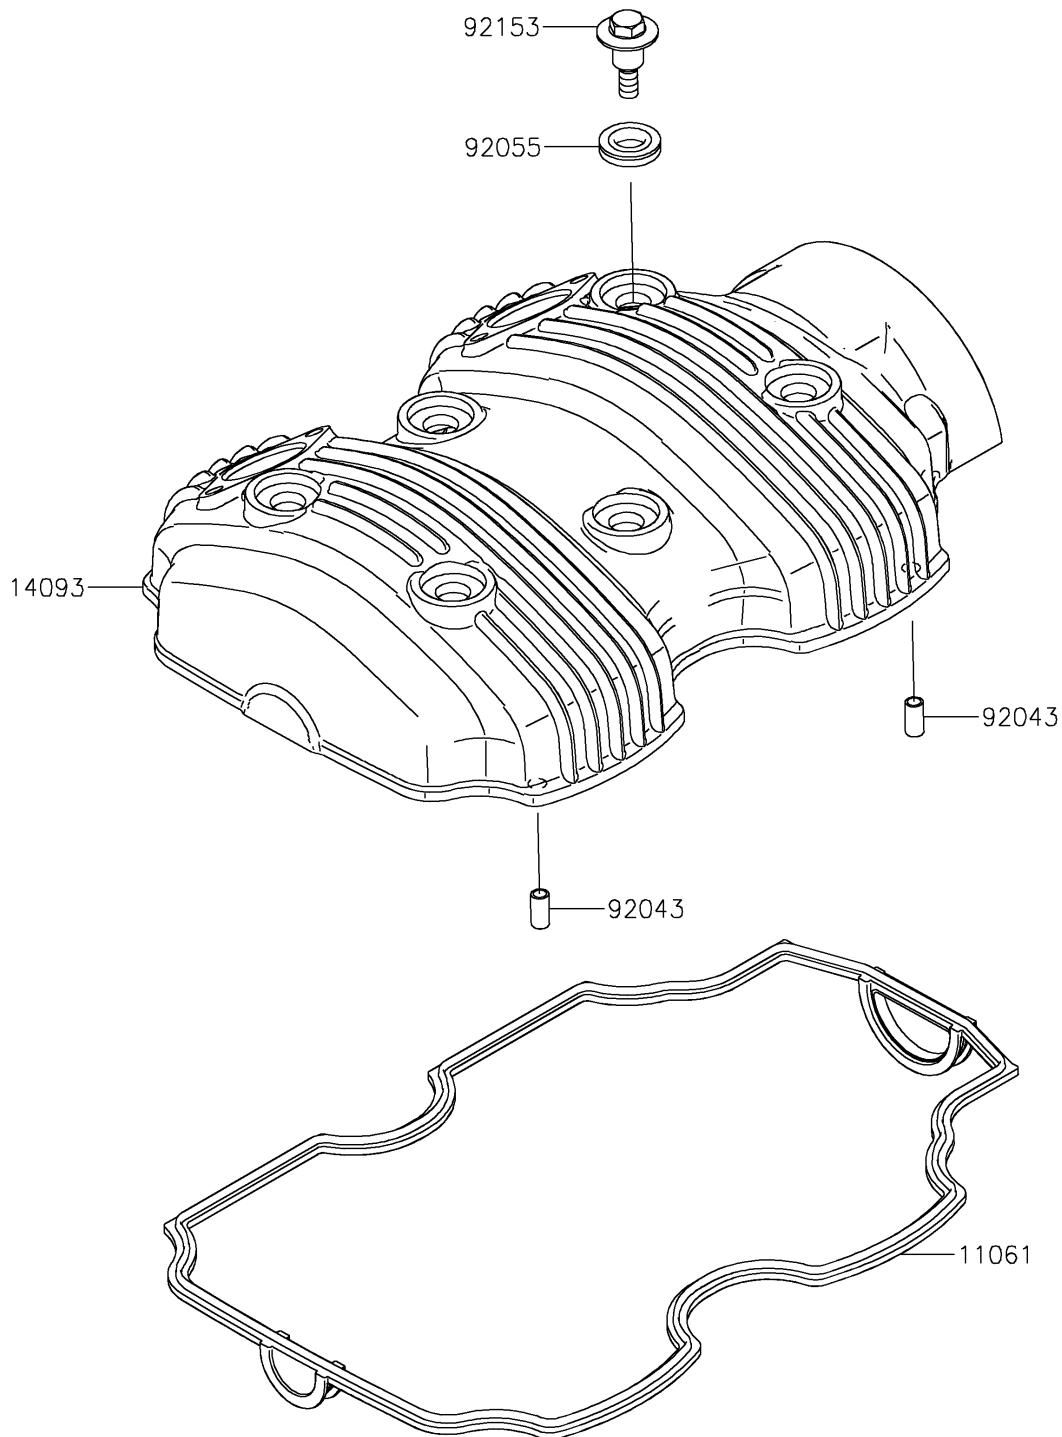

2026 W800 ABS

PARTS DIAGRAM

Cylinder Head Cover

E1112

2026 W800 ABS

PARTS LIST

Cylinder Head Cover

Kawasaki

Let the Good Times Roll®

ITEM NAME

PART NUMBER

QUANTITY
