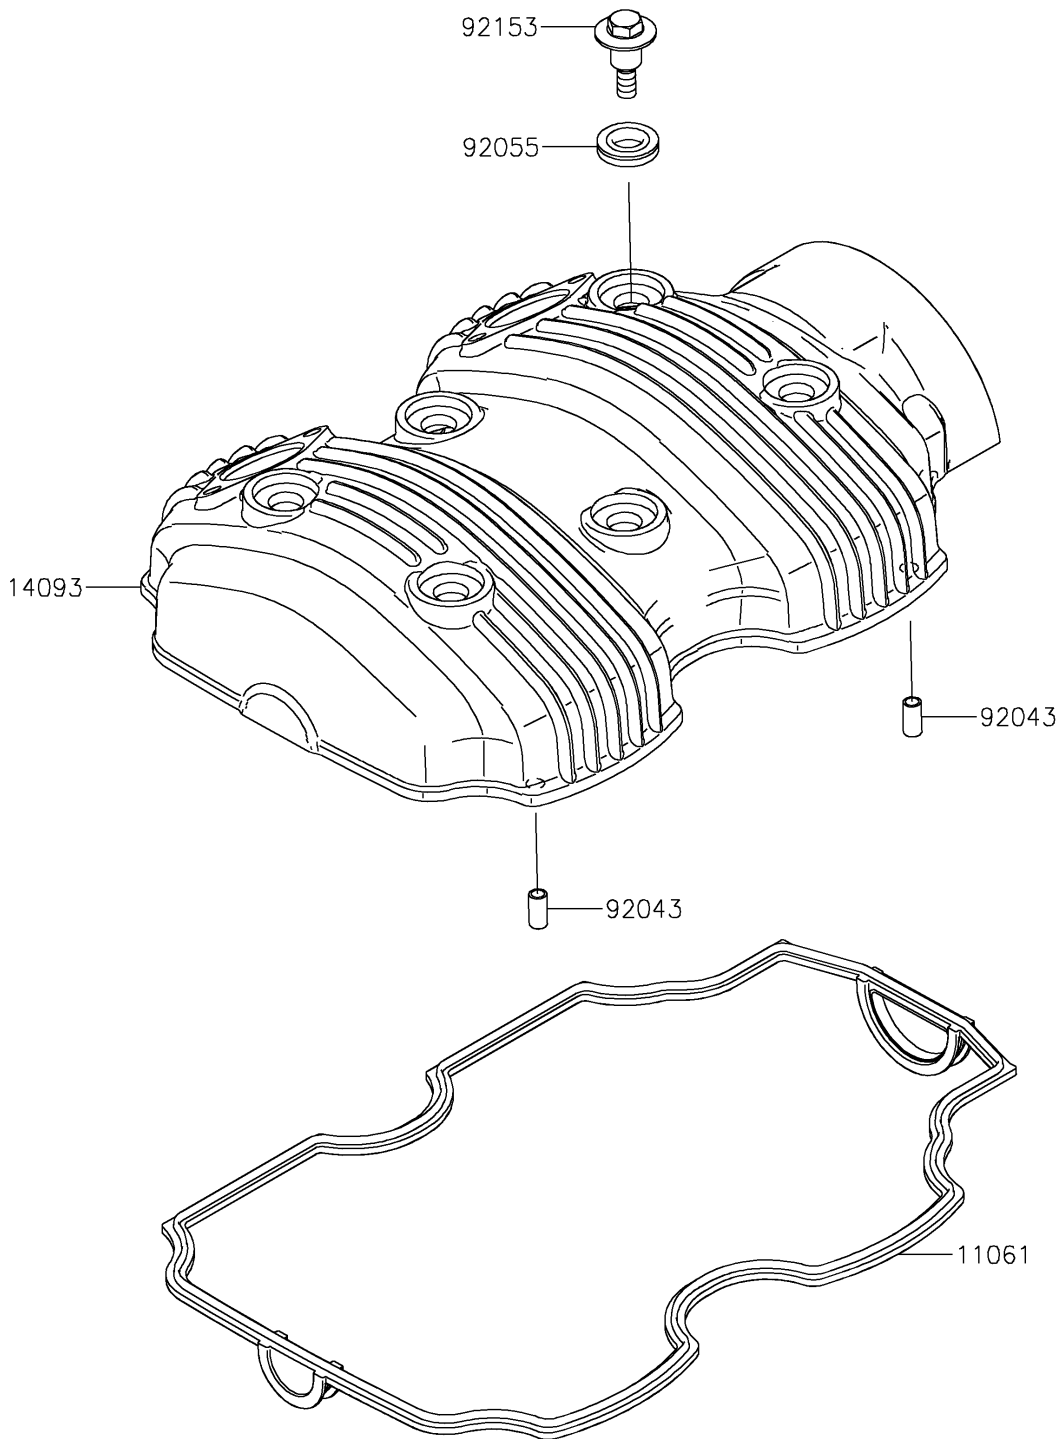

2022 W800

PARTS DIAGRAM

Cylinder Head Cover

E1112

2022 W800

PARTS LIST

Cylinder Head Cover

Kawasaki

Let the Good Times Roll®

ITEM NAME

PART NUMBER

QUANTITY
