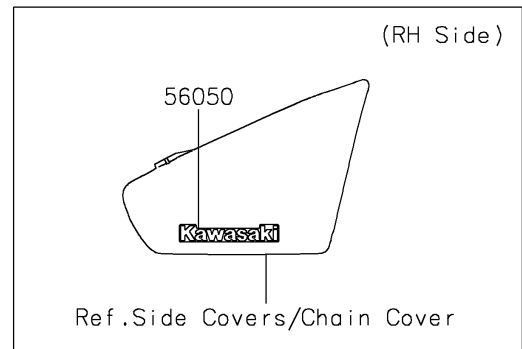

2024 VULCAN® 900 CLASSIC LT

PARTS DIAGRAM

Decals(DRFNN/DRFNL)

F2861B

2024 VULCAN® 900 CLASSIC LT

PARTS LIST

Decals(DRFNN/DRFNL)

ITEM NAME

PART NUMBER

QUANTITY
