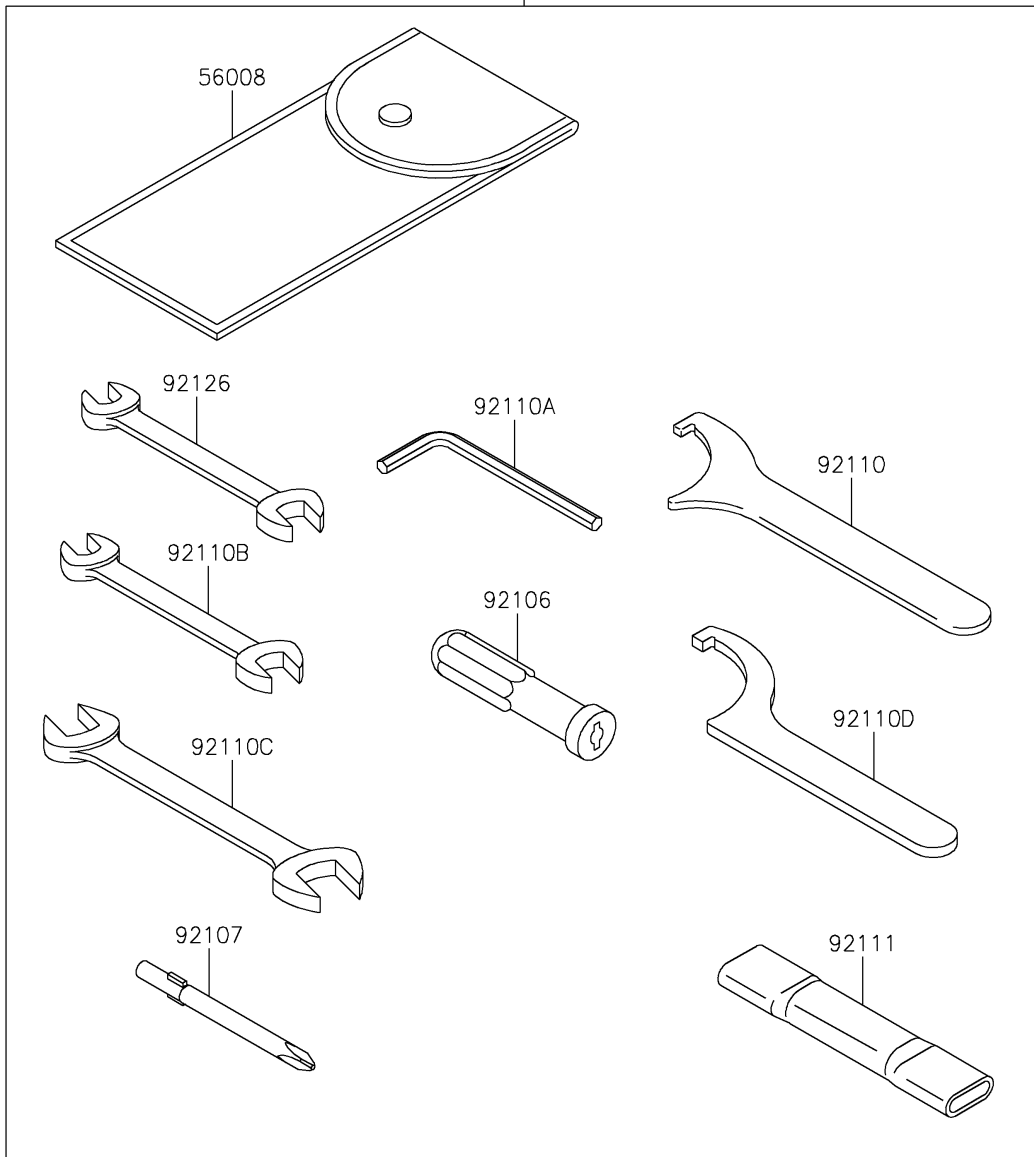

2026 VULCAN® 900 CLASSIC LT

PARTS DIAGRAM

Owner's Tools

56007

F2810

2026 VULCAN® 900 CLASSIC LT

PARTS LIST

Owner's Tools

ITEM NAME	PART NUMBER	QUANTITY
TOOL-KIT (Ref # 56007)	56007-0095	1
BAG,TOOL (Ref # 56008)	56008-1075	1
GASKET-LIQUID,TB1211,WHITE (Ref # 56019)	56019-120	1
GASKET-LIQUID,TB1211F,CLEAR (Ref # 92104)	92104-0004	1
GASKET-LIQUID,TB1216B,BLACK (Ref # 92104A)	92104-1064	1
GRIP-SCREW DRIVER (Ref # 92106)	92106-1001	1
TOOL-DRIVER,#3PHILLIPS (Ref # 92107)	92107-005	1
TOOL-WRENCH,HOOK (Ref # 92110)	92110-0018	1
TOOL-WRENCH,ALLEN,5MM (Ref # 92110A)	92110-1015	1
TOOL-WRENCH,OPEN END,10X12 (Ref # 92110B)	92110-1152	1
TOOL-WRENCH,OPEN END,14X17 (Ref # 92110C)	92110-1153	1
TOOL-WRENCH,HOOK (Ref # 92110D)	92110-1173	1
TOOL-BAR,BOX END WRENCH (Ref # 92111)	92111-0002	1
TOOL-WRENCH,OPEN END,8X10 (Ref # 92126)	92126-004	1