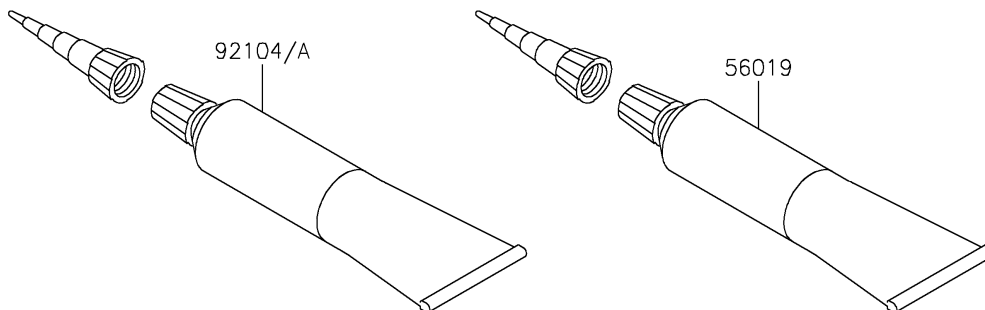

2026 VULCAN® 900 CLASSIC LT

PARTS DIAGRAM

Owner's Tools

56007

F2810

2026 VULCAN® 900 CLASSIC LT

PARTS LIST

Owner's Tools

ITEM NAME	PART NUMBER	QUANTITY
TOOL-KIT (Ref # 56007)	56007-0095	1
BAG,TOOL (Ref # 56008)	56008-1075	1
GASKET-LIQUID,TB1211,WHITE (Ref # 56019)	56019-120	1
GASKET-LIQUID,TB1211F,CLEAR (Ref # 92104)	92104-0004	1
GASKET-LIQUID,TB1216B,BLACK (Ref # 92104A)	92104-1064	1
GRIP-SCREW DRIVER (Ref # 92106)	92106-1001	1
TOOL-DRIVER,#3PHILLIPS (Ref # 92107)	92107-005	1
TOOL-WRENCH,HOOK (Ref # 92110)	92110-0018	1
TOOL-WRENCH,ALLEN,5MM (Ref # 92110A)	92110-1015	1
TOOL-WRENCH,OPEN END,10X12 (Ref # 92110B)	92110-1152	1
TOOL-WRENCH,OPEN END,14X17 (Ref # 92110C)	92110-1153	1
TOOL-WRENCH,HOOK (Ref # 92110D)	92110-1173	1
TOOL-BAR,BOX END WRENCH (Ref # 92111)	92111-0002	1
TOOL-WRENCH,OPEN END,8X10 (Ref # 92126)	92126-004	1