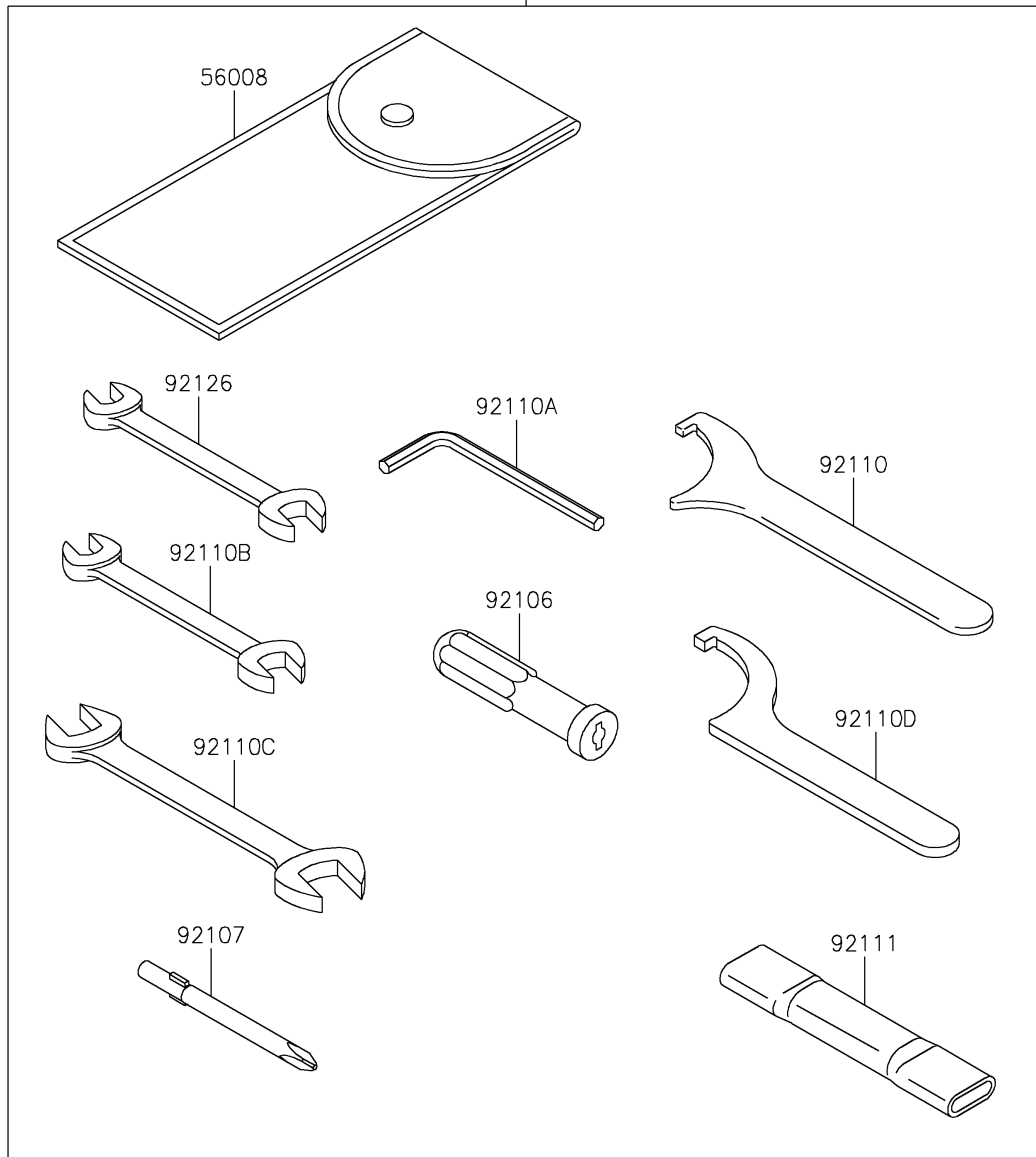

2025 Vulcan 900 Classic LT

PARTS DIAGRAM

Owner's Tools

56007

F2810