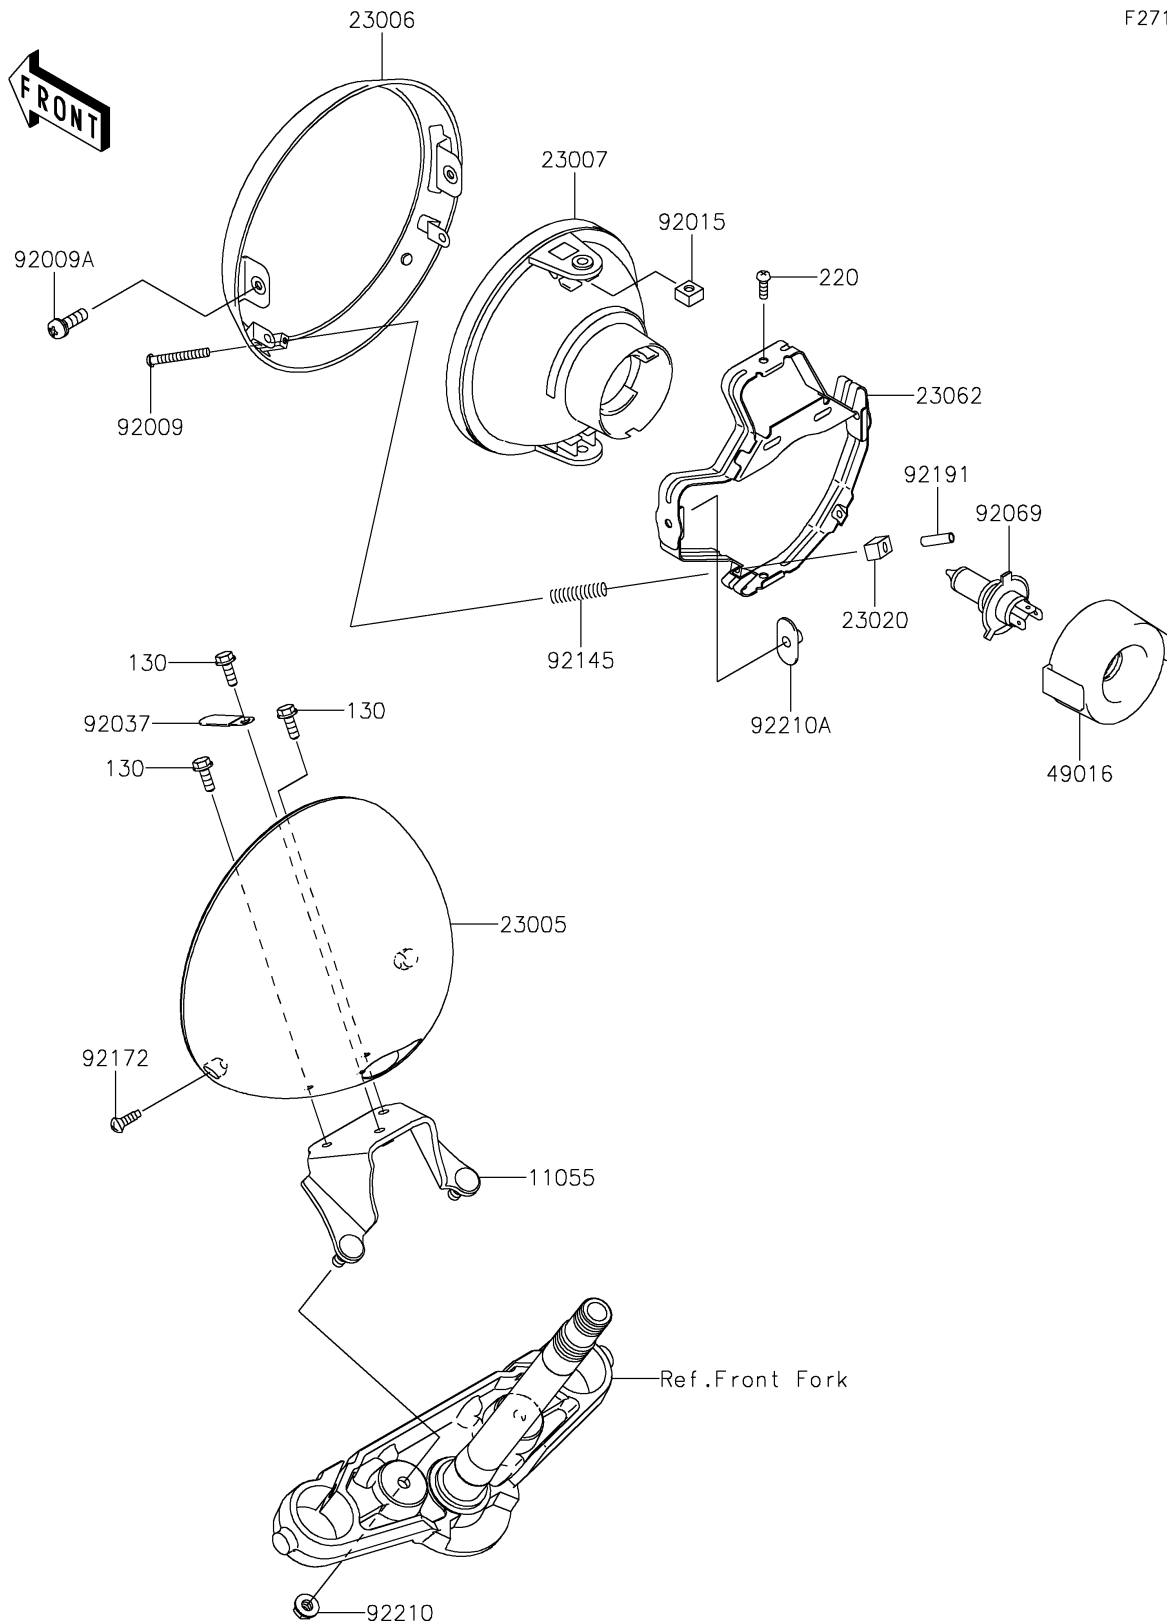

2024 VULCAN® 900 CLASSIC LT

PARTS DIAGRAM

Headlight(s)

F2710

2024 VULCAN® 900 CLASSIC LT

PARTS LIST

Headlight(s)

ITEM NAME

PART NUMBER

QUANTITY
