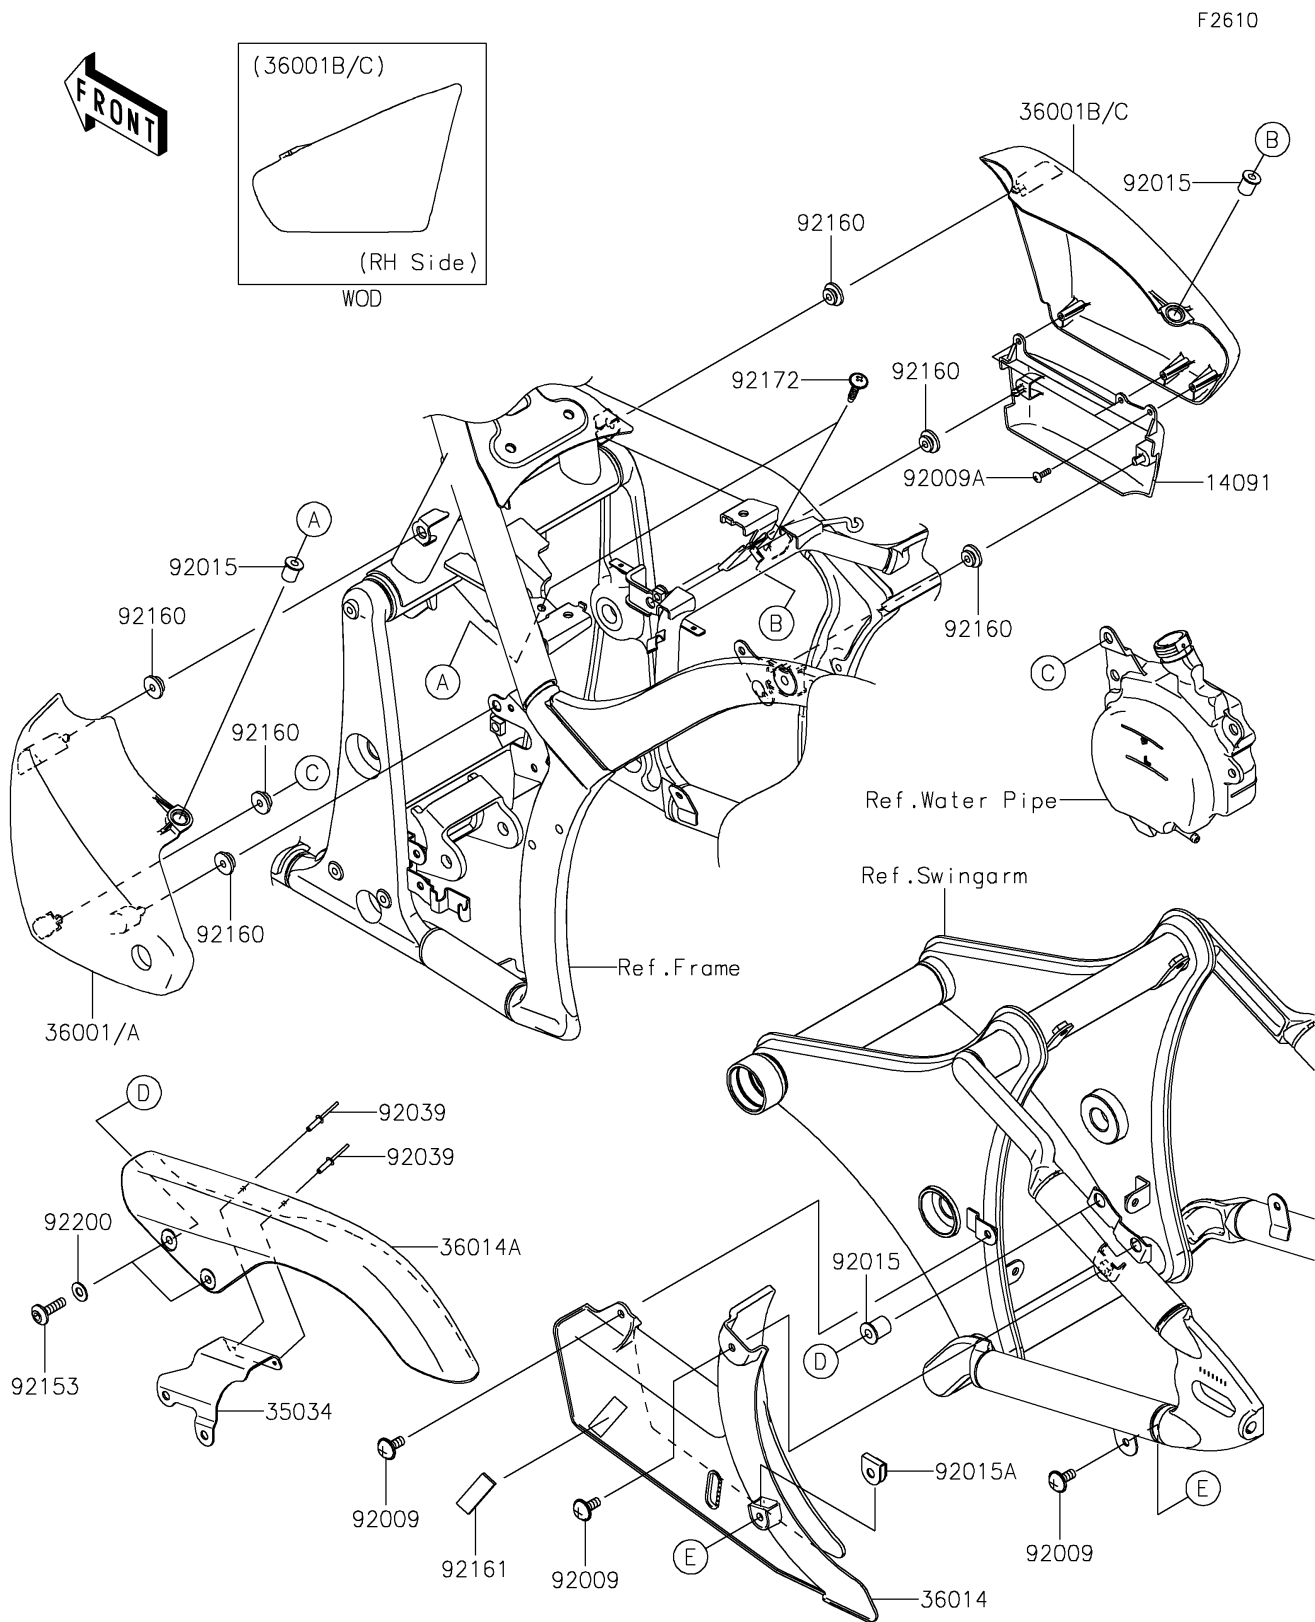

2025 Vulcan 900 Classic LT

PARTS DIAGRAM

Side Covers/Chain Cover

2025 Vulcan 900 Classic LT

PARTS LIST

Side Covers/Chain Cover

ITEM NAME	PART NUMBER	QUANTITY
-----------	-------------	----------
