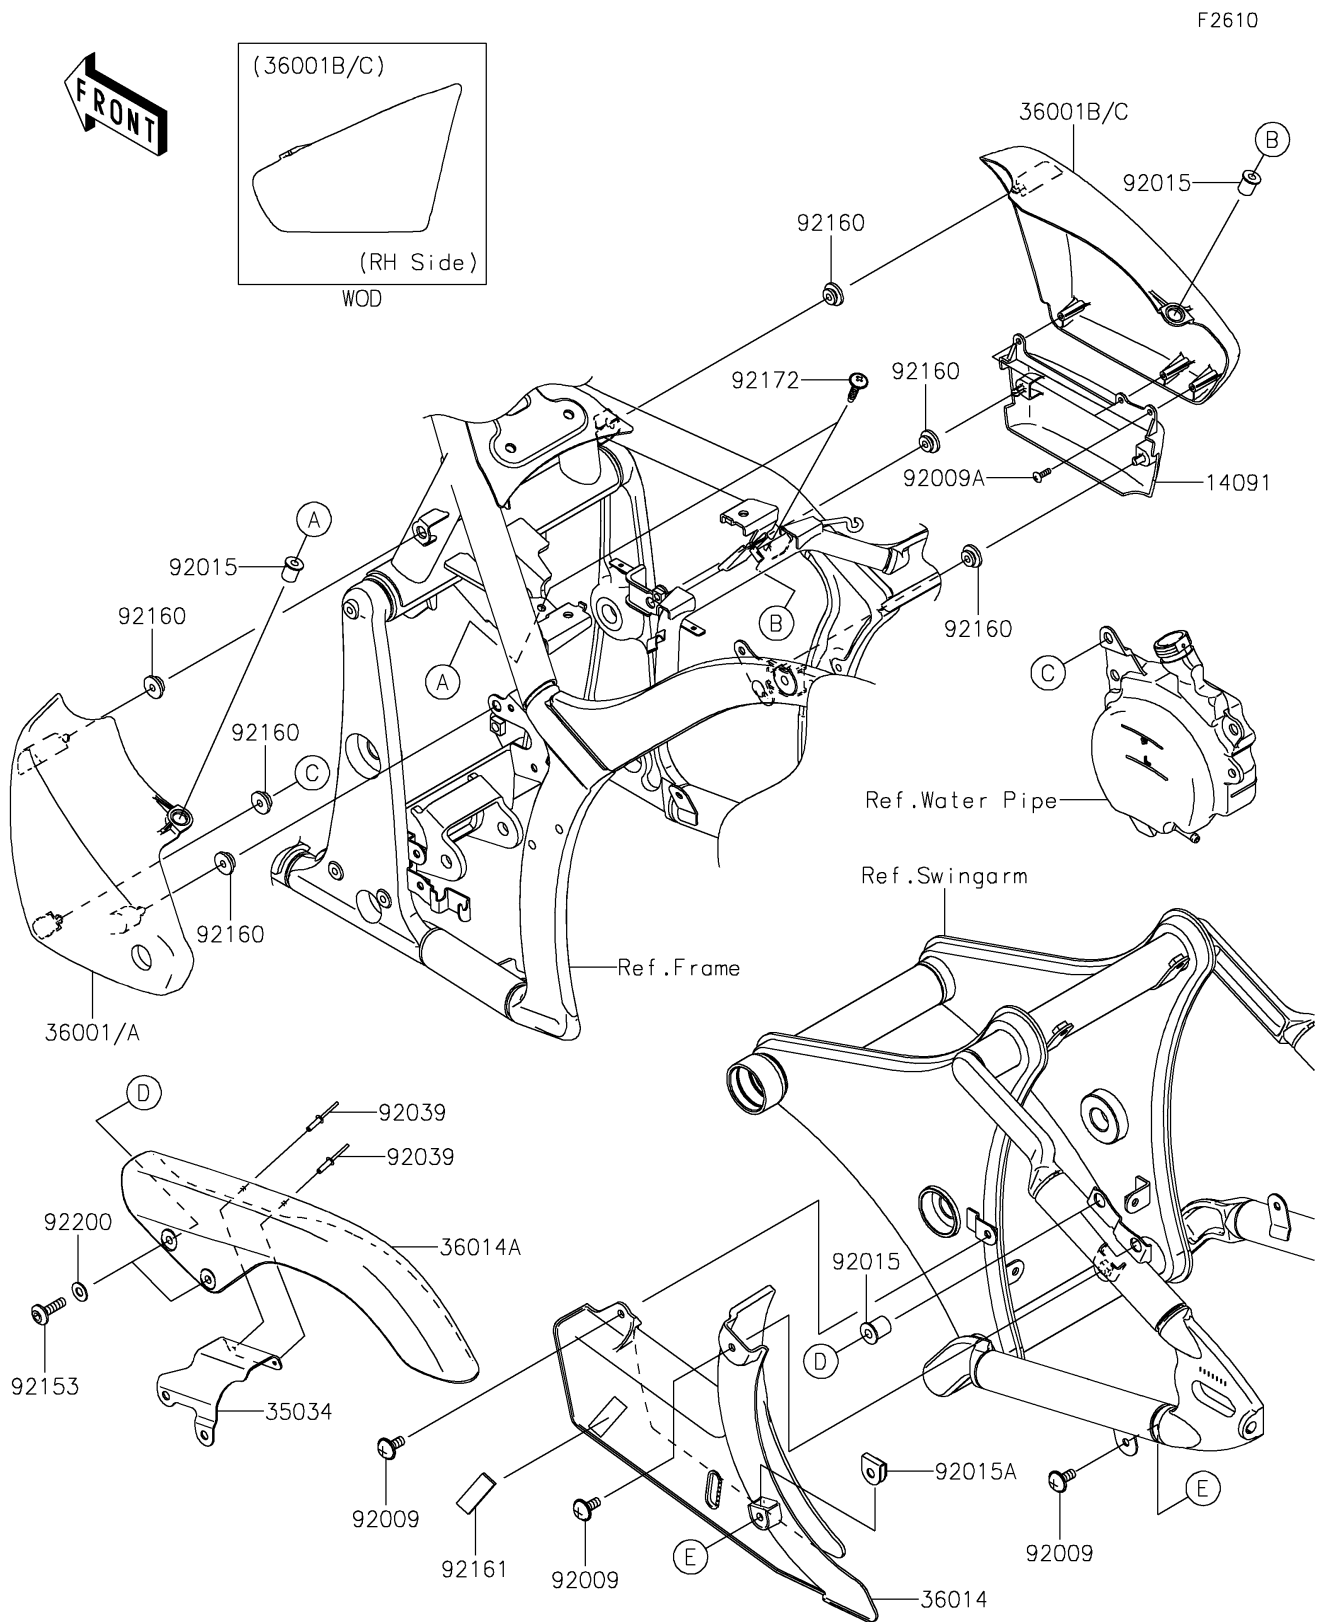

2025 Vulcan 900 Classic LT

PARTS DIAGRAM

Side Covers/Chain Cover

2025 Vulcan 900 Classic LT

PARTS LIST

Side Covers/Chain Cover

ITEM NAME	PART NUMBER	QUANTITY
-----------	-------------	----------
