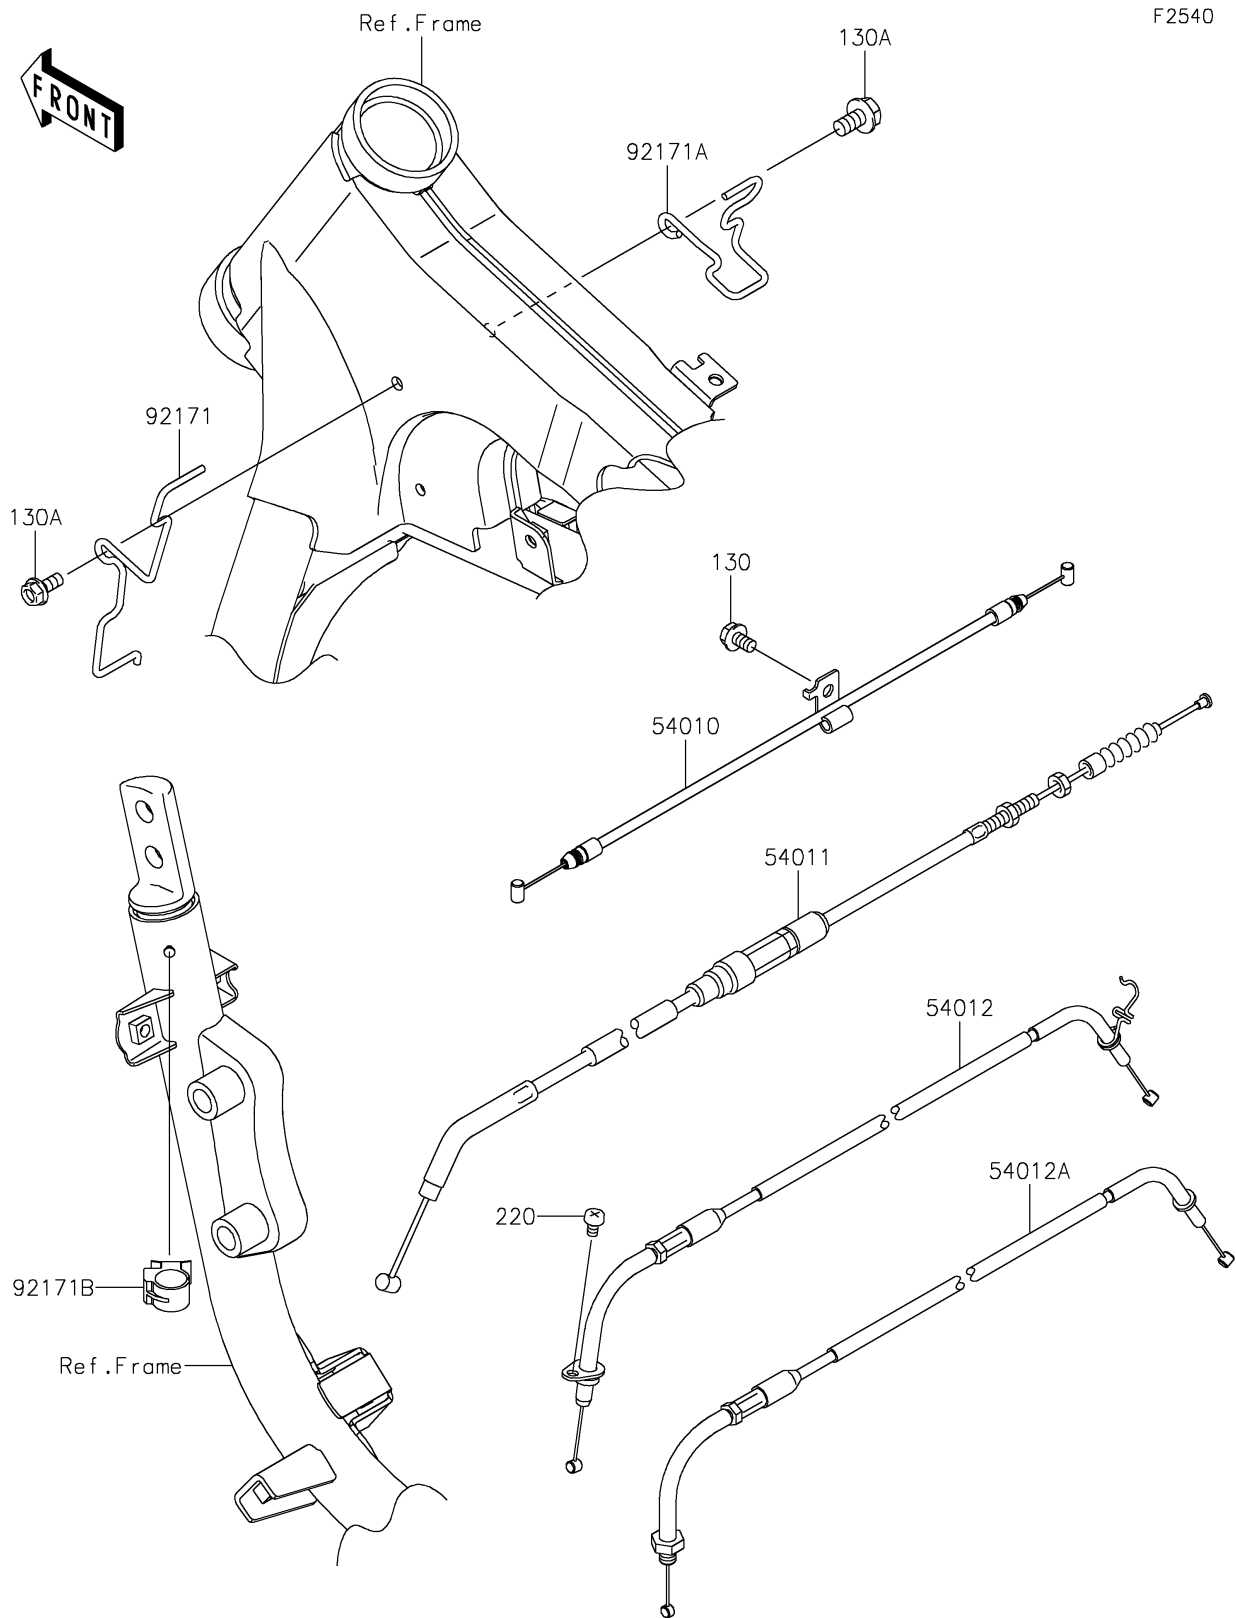

## PARTS DIAGRAM

# 2026 VULCAN® 900 CLASSIC LT

## PARTS LIST

### Cables

| ITEM NAME                             | PART NUMBER | QUANTITY |
|---------------------------------------|-------------|----------|
| CABLE,SEAT LOCK (Ref # 54010)         | 54010-0065  | 1        |
| CABLE-CLUTCH (Ref # 54011)            | 54011-0070  | 1        |
| CABLE-THROTTLE,OPENING (Ref # 54012)  | 54012-0171  | 1        |
| CABLE-THROTTLE,CLOSING (Ref # 54012A) | 54012-0172  | 1        |
| CLAMP,FR,LH (Ref # 92171)             | 92171-0597  | 1        |
| CLAMP,FR,RH (Ref # 92171A)            | 92171-0605  | 1        |
| CLAMP,15MM DIA. (Ref # 92171B)        | 92171-1424  | 1        |
| BOLT-FLANGED,6X10 (Ref # 130)         | 130BB0610   | 1        |
| BOLT-FLANGED,6X14 (Ref # 130A)        | 130BB0614   | 2        |
| SCREW-PAN-CROS,5X8 (Ref # 220)        | 220AB0508   | 1        |