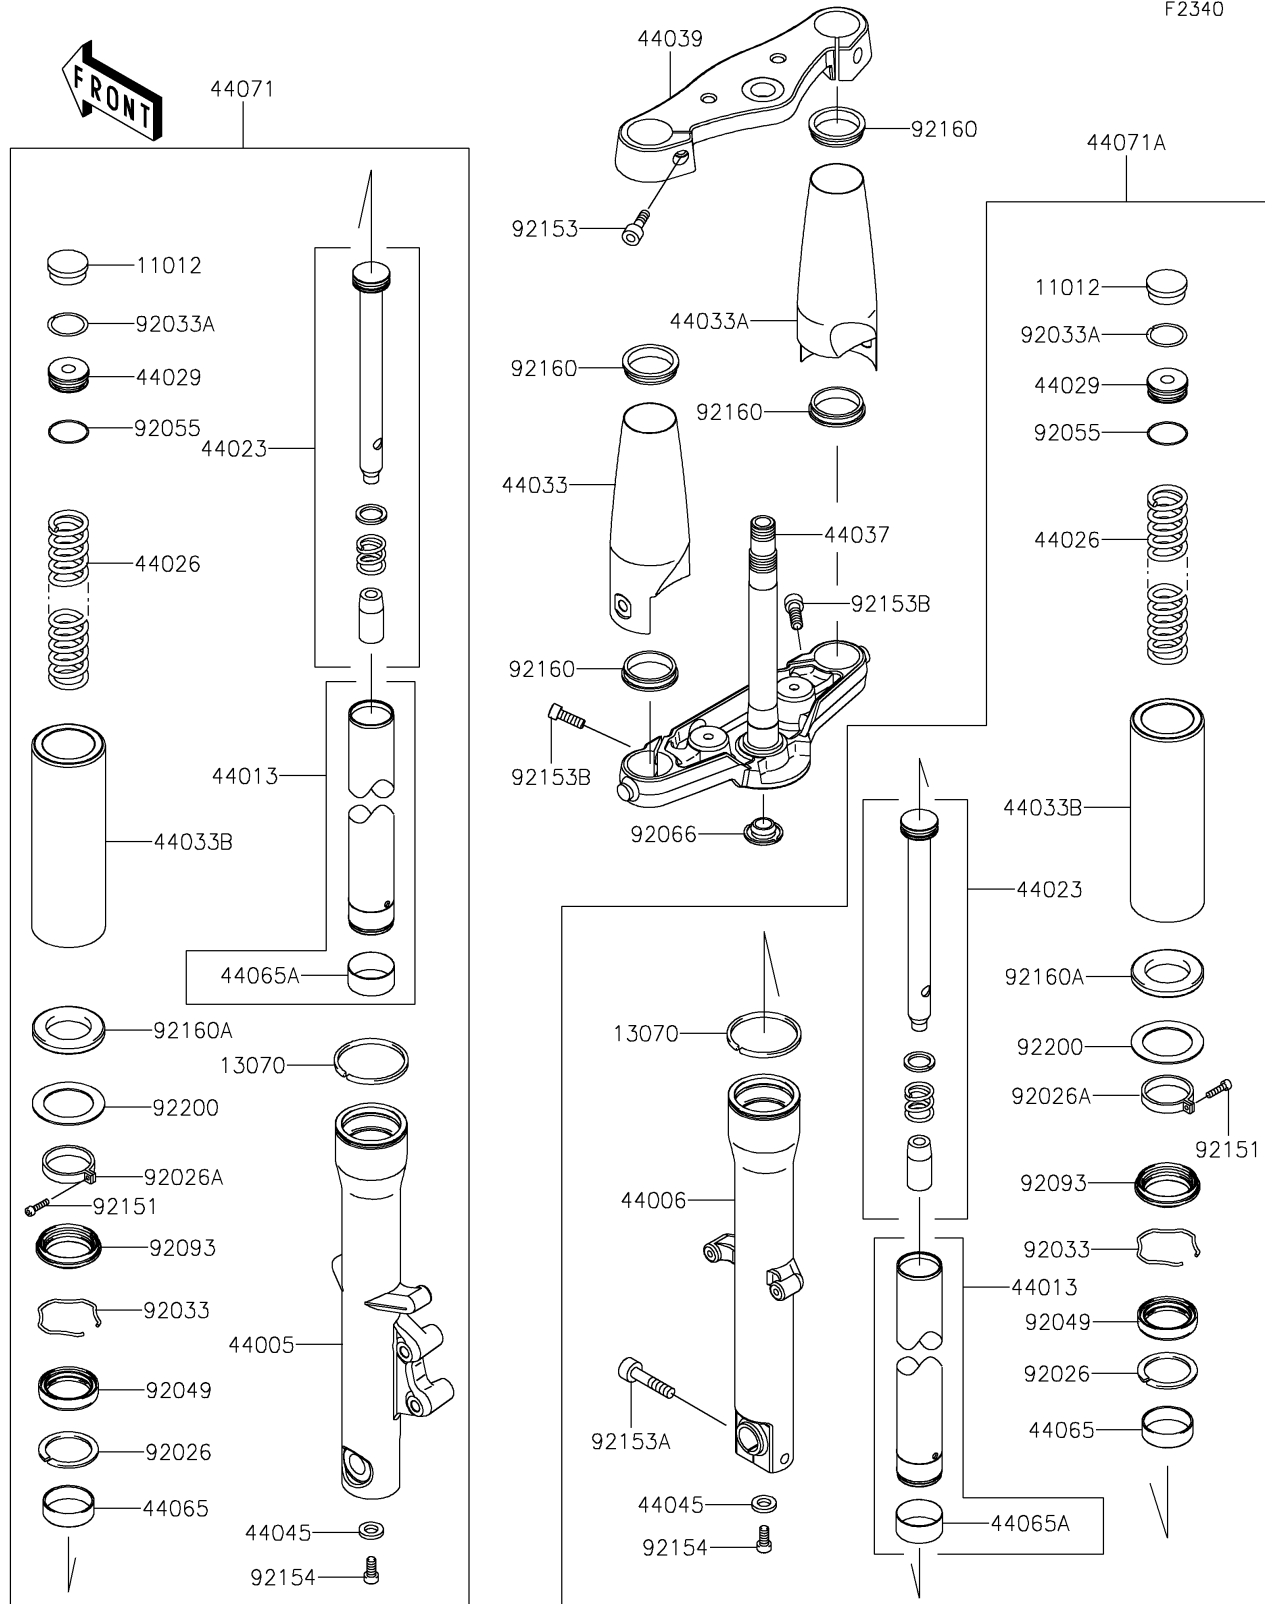

2025 Vulcan 900 Classic LT

PARTS DIAGRAM

Front Fork

F2340

2025 Vulcan 900 Classic LT

PARTS LIST

Front Fork

ITEM NAME

PART NUMBER

QUANTITY
