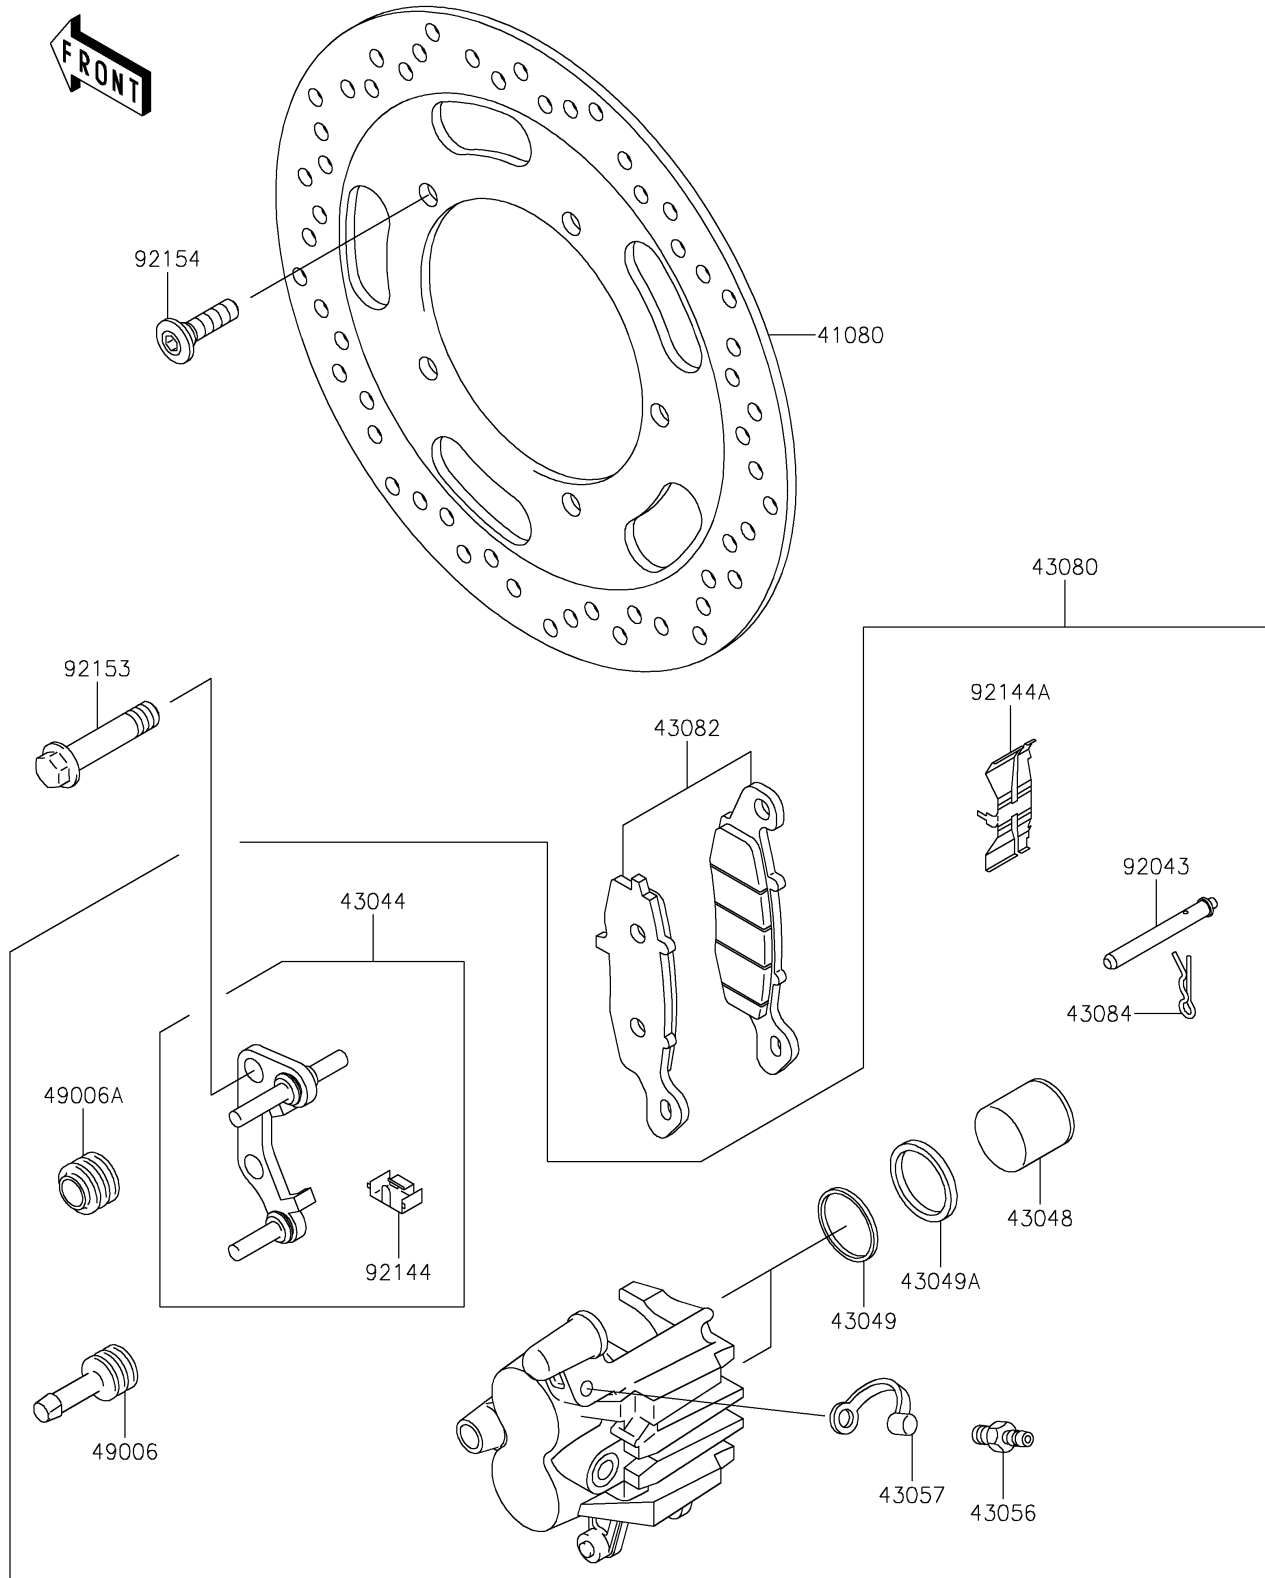

2025 Vulcan 900 Classic LT

PARTS DIAGRAM

Front Brake

F2292

2025 Vulcan 900 Classic LT

PARTS LIST

Front Brake

ITEM NAME

PART NUMBER

QUANTITY
