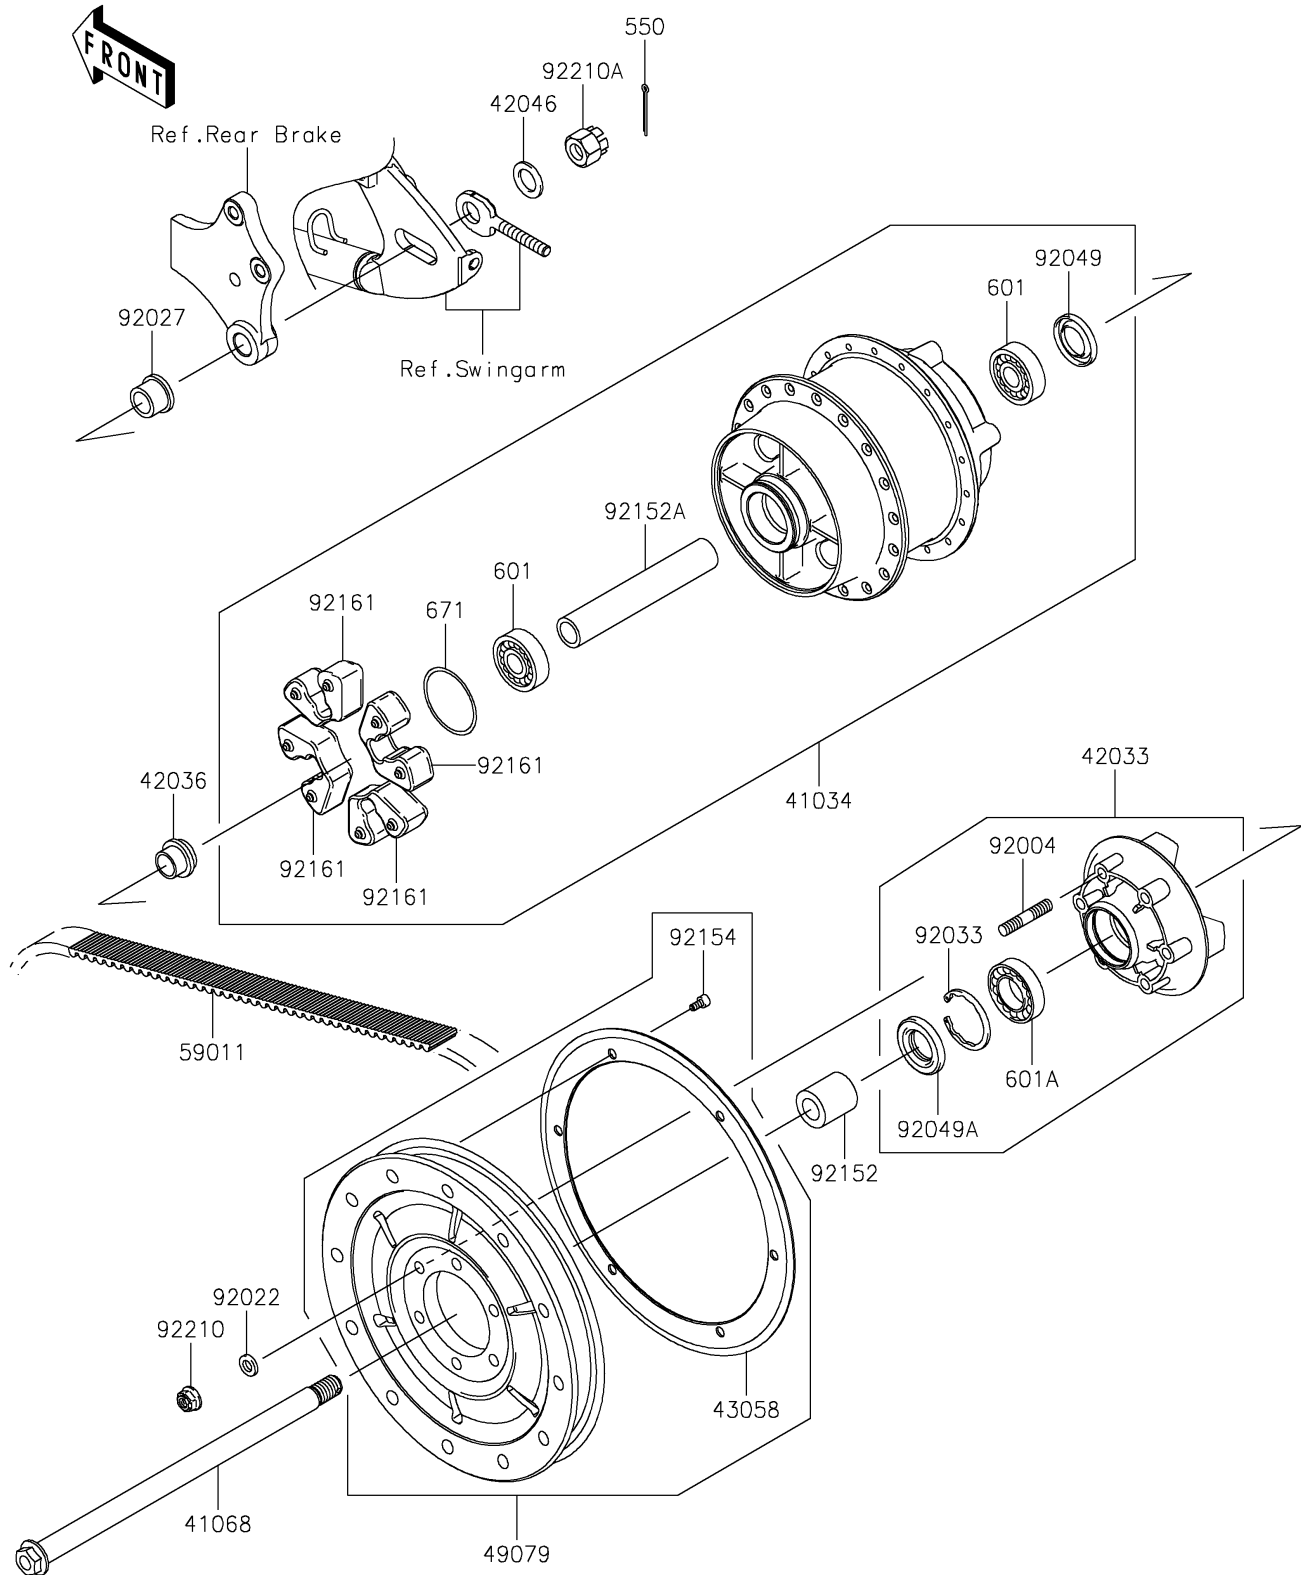

2025 Vulcan 900 Classic LT

PARTS DIAGRAM

Rear Wheel/Chain

F2240

2025 Vulcan 900 Classic LT

PARTS LIST

Rear Wheel/Chain

ITEM NAME	PART NUMBER	QUANTITY
-----------	-------------	----------
