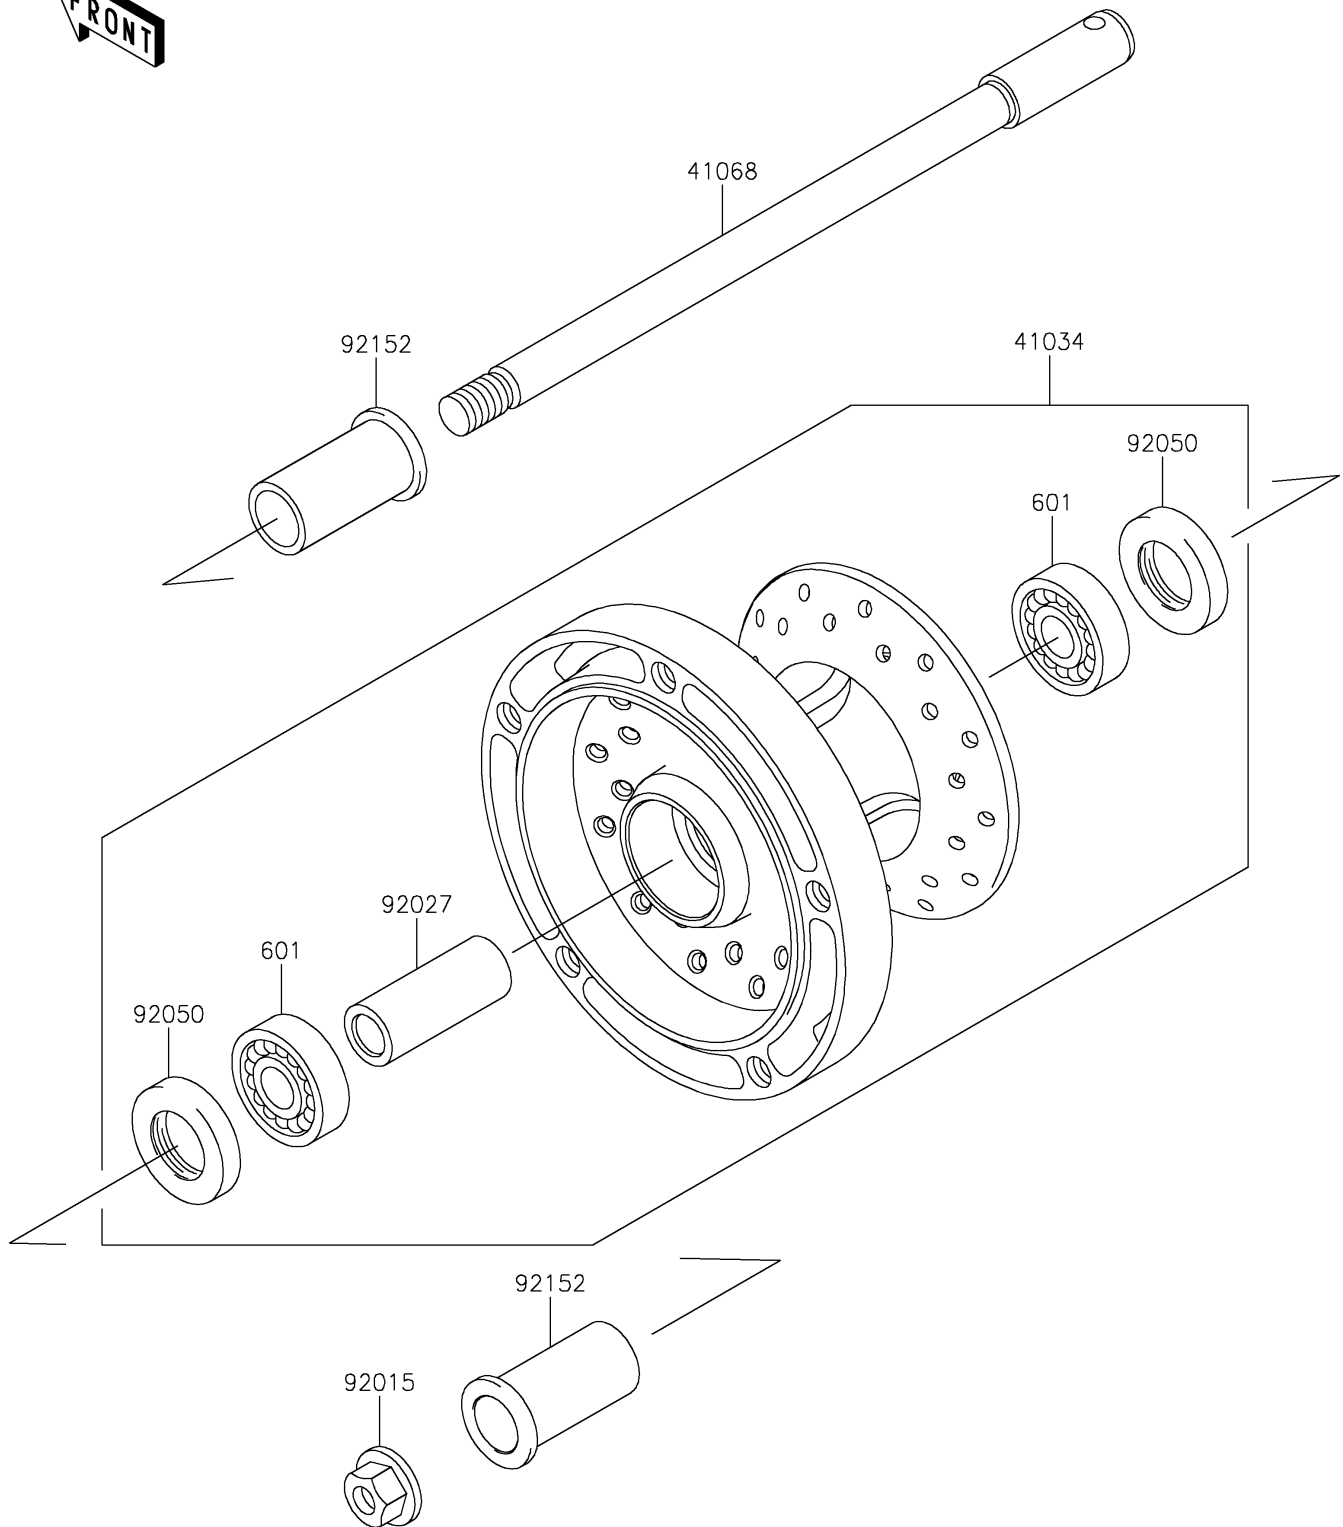

2026 VULCAN® 900 CLASSIC LT

PARTS DIAGRAM

Front Wheel

F2230

2026 VULCAN® 900 CLASSIC LT

PARTS LIST

Front Wheel

ITEM NAME	PART NUMBER	QUANTITY
DRUM-ASSY,FRONT BRAKE (Ref # 41034)	41034-0029	1
AXLE,FR (Ref # 41068)	41068-0058	1
NUT,FLANGED,18MM (Ref # 92015)	92015-1993	1
COLLAR,20.2X28X70 (Ref # 92027)	92027-1752	1
SEAL-OIL,26X42X8 (Ref # 92050)	92050-060	2
COLLAR,FR AXLE,L=53 (Ref # 92152)	92152-0349	2
BEARING-BALL,#6004UG (Ref # 601)	601B6004UG	2