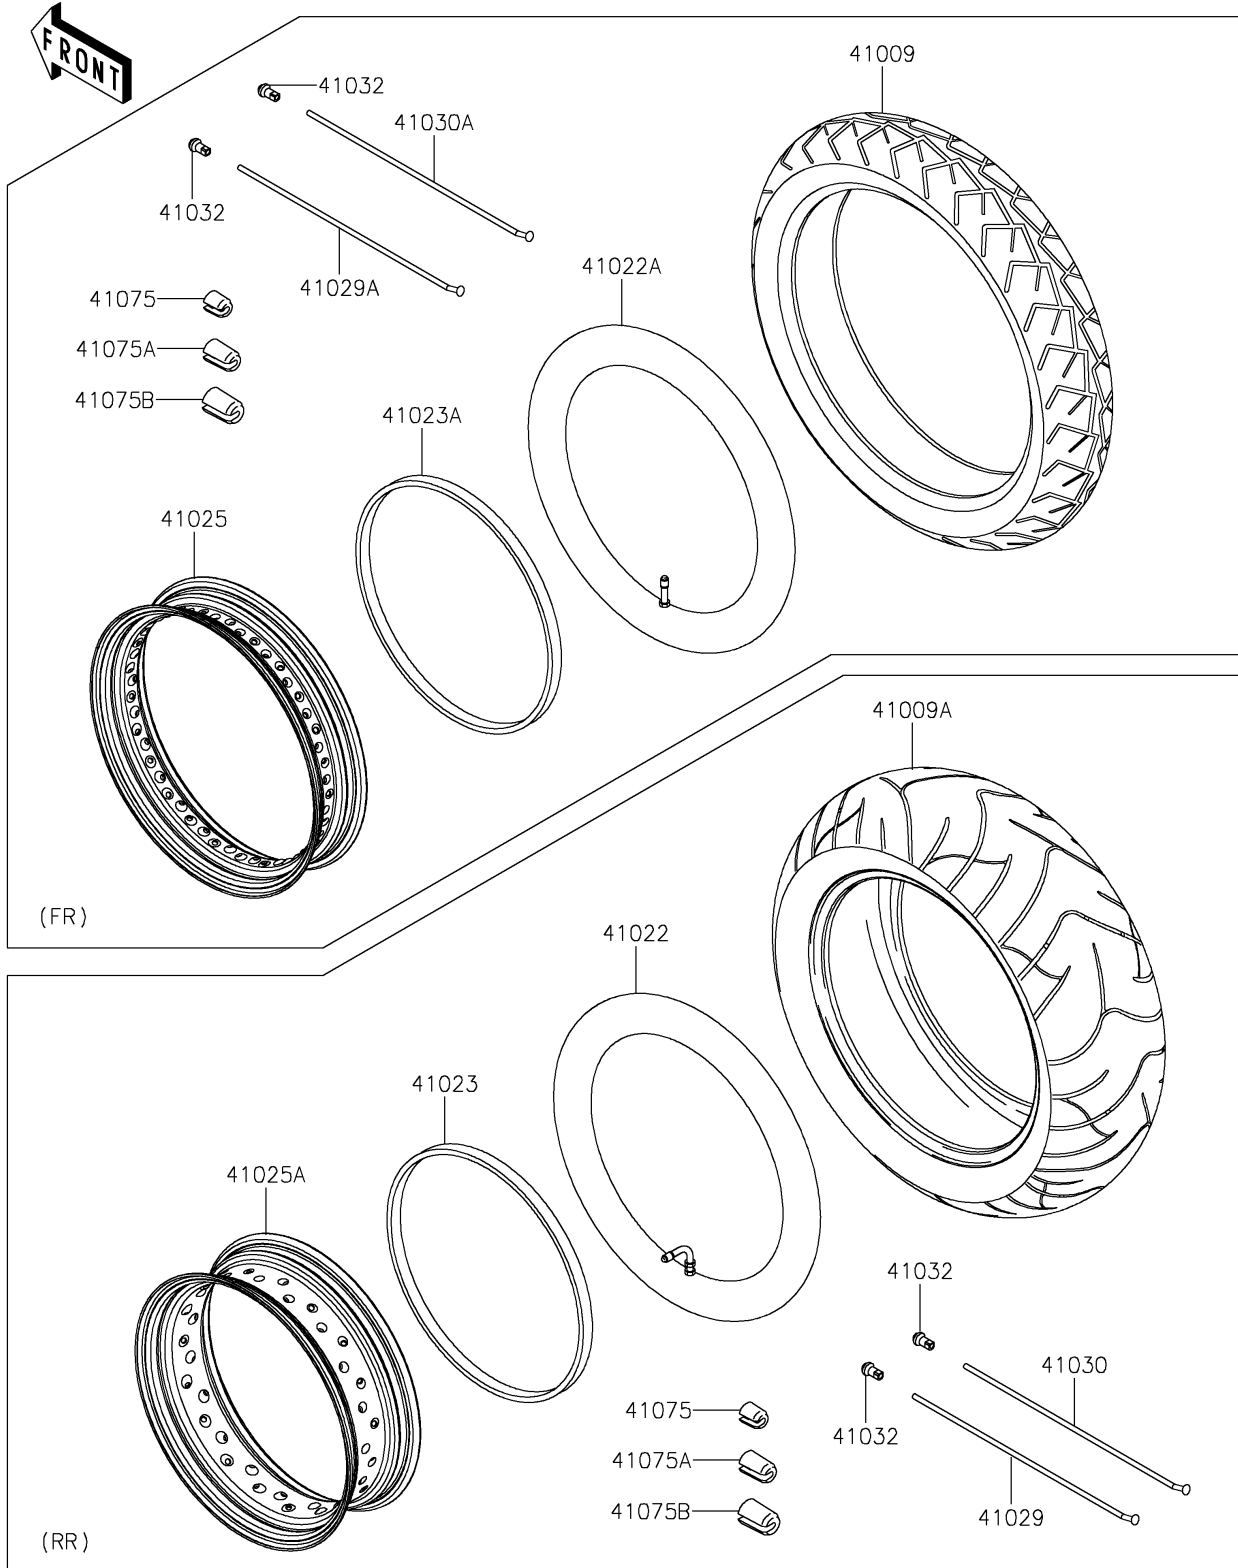

2025 Vulcan 900 Classic LT

PARTS DIAGRAM

Tires

F2210

2025 Vulcan 900 Classic LT

PARTS LIST

Tires

ITEM NAME

PART NUMBER

QUANTITY
