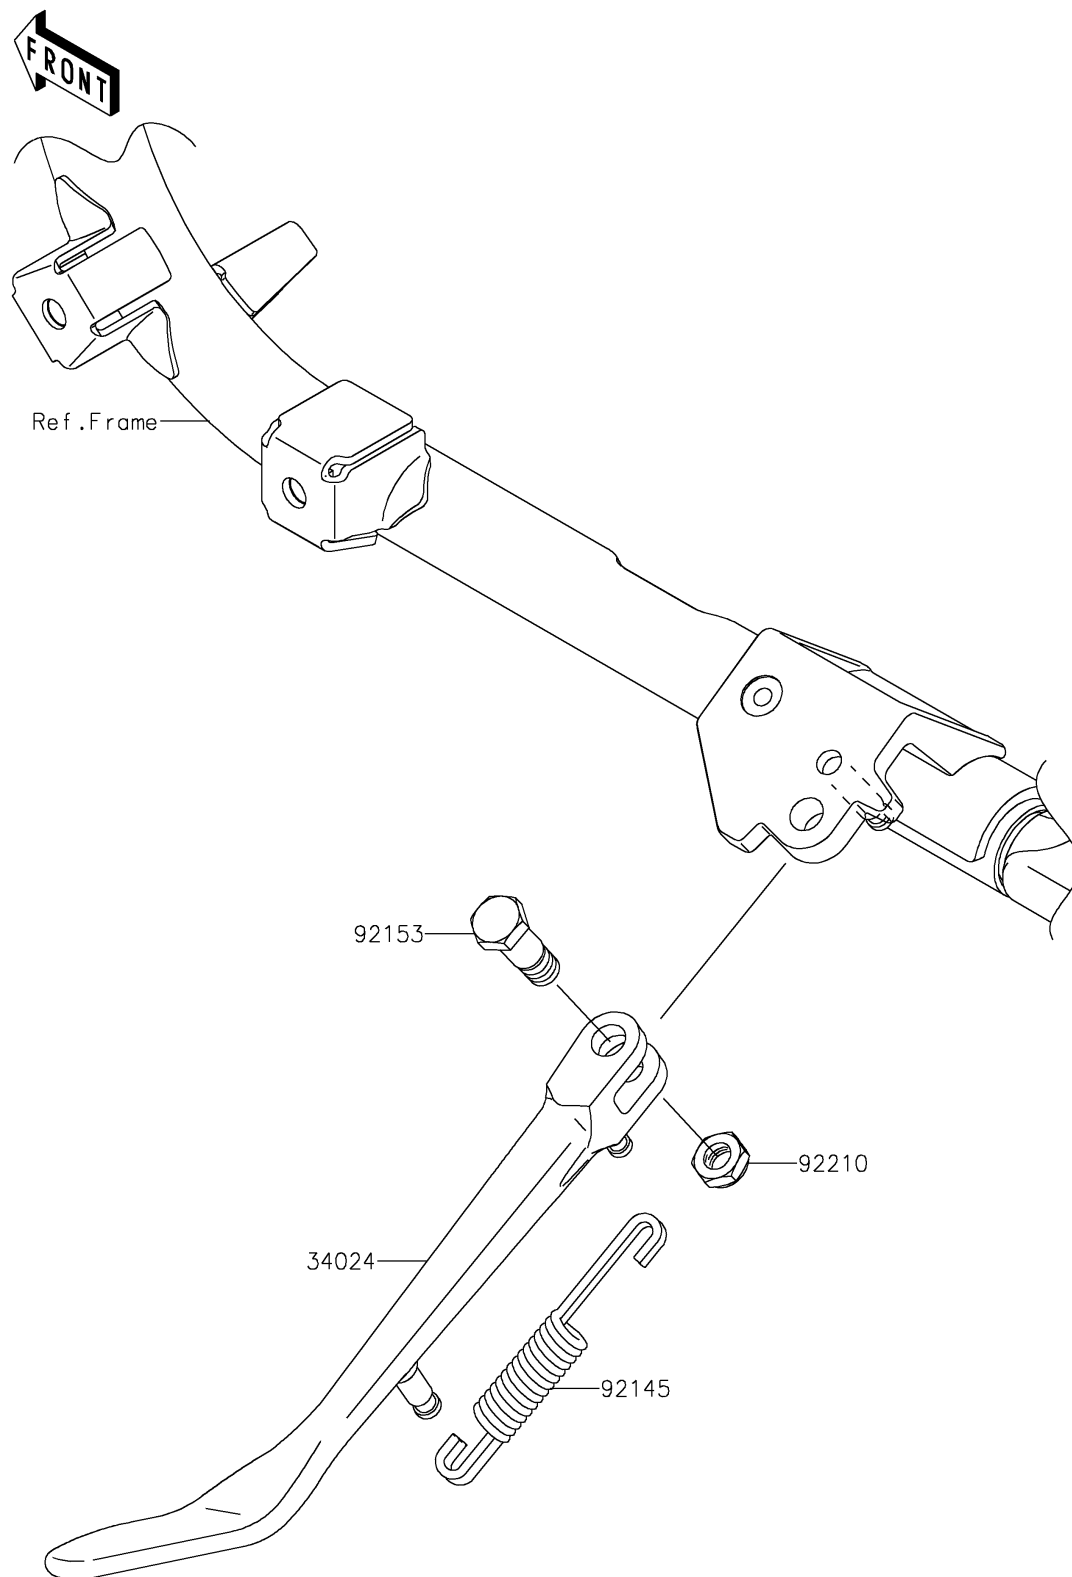

2024 VULCAN® 900 CLASSIC LT

PARTS DIAGRAM

Stand(s)

F2190

2024 VULCAN® 900 CLASSIC LT

PARTS LIST

Stand(s)

ITEM NAME

PART NUMBER

QUANTITY
