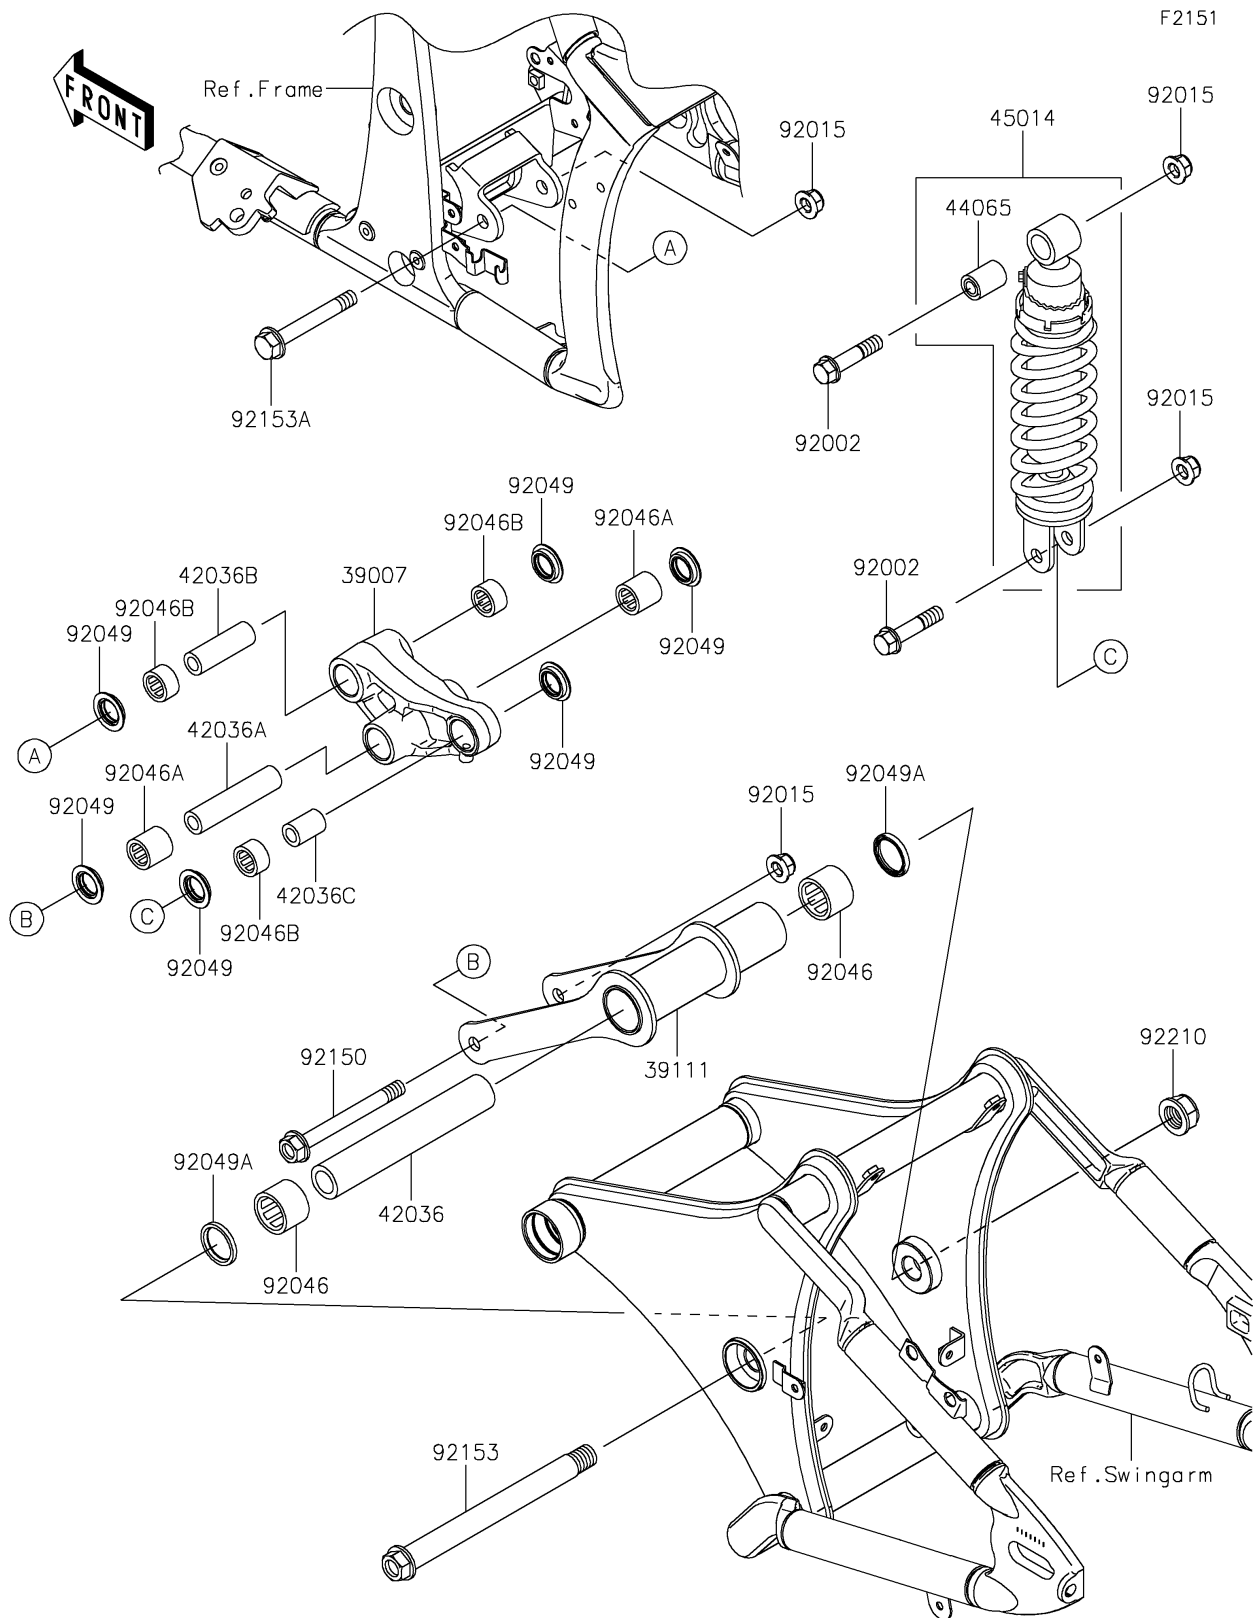

2024 VULCAN® 900 CLASSIC LT

PARTS DIAGRAM

Suspension/Shock Absorber

2024 VULCAN® 900 CLASSIC LT

PARTS LIST

Suspension/Shock Absorber

ITEM NAME	PART NUMBER	QUANTITY
-----------	-------------	----------
