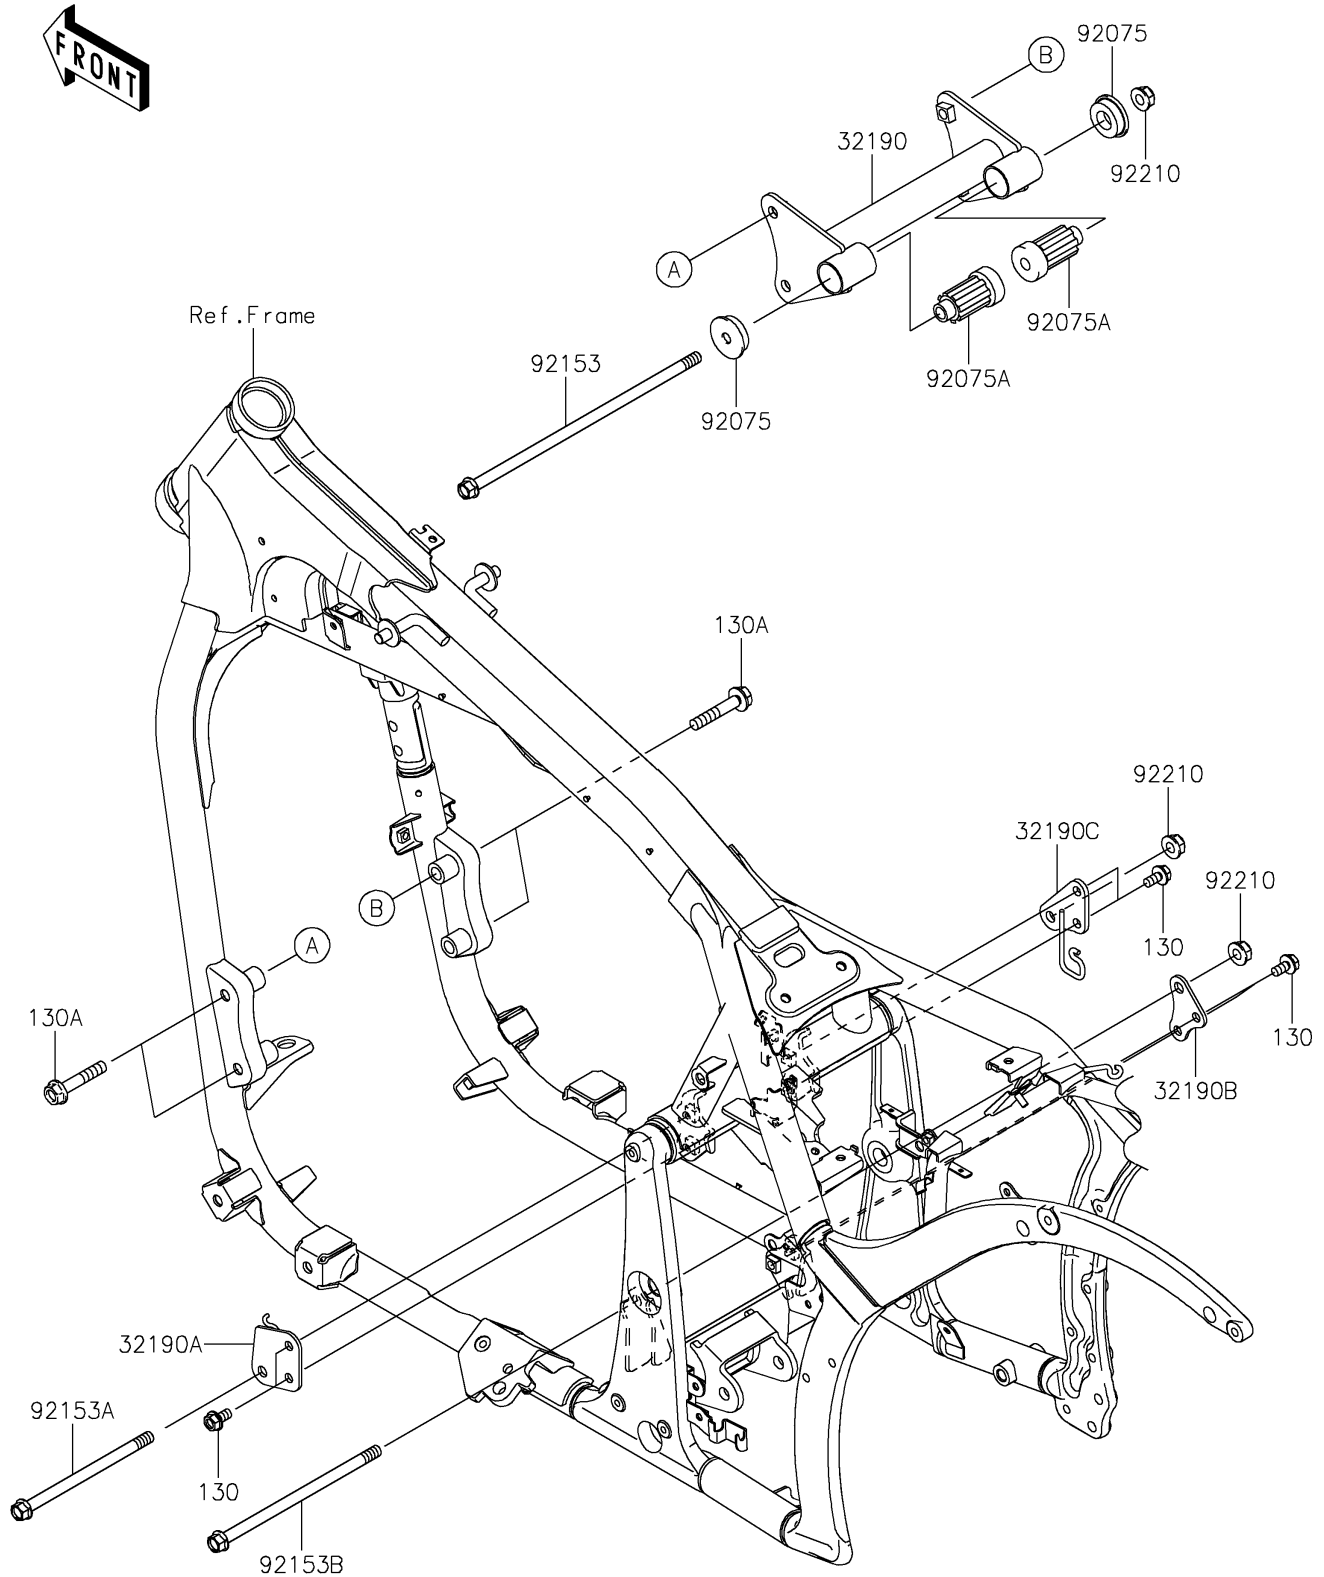

2025 Vulcan 900 Classic LT

PARTS DIAGRAM

Engine Mount

F2122

2025 Vulcan 900 Classic LT

PARTS LIST Engine Mount

ITEM NAME	PART NUMBER	QUANTITY
-----------	-------------	----------
