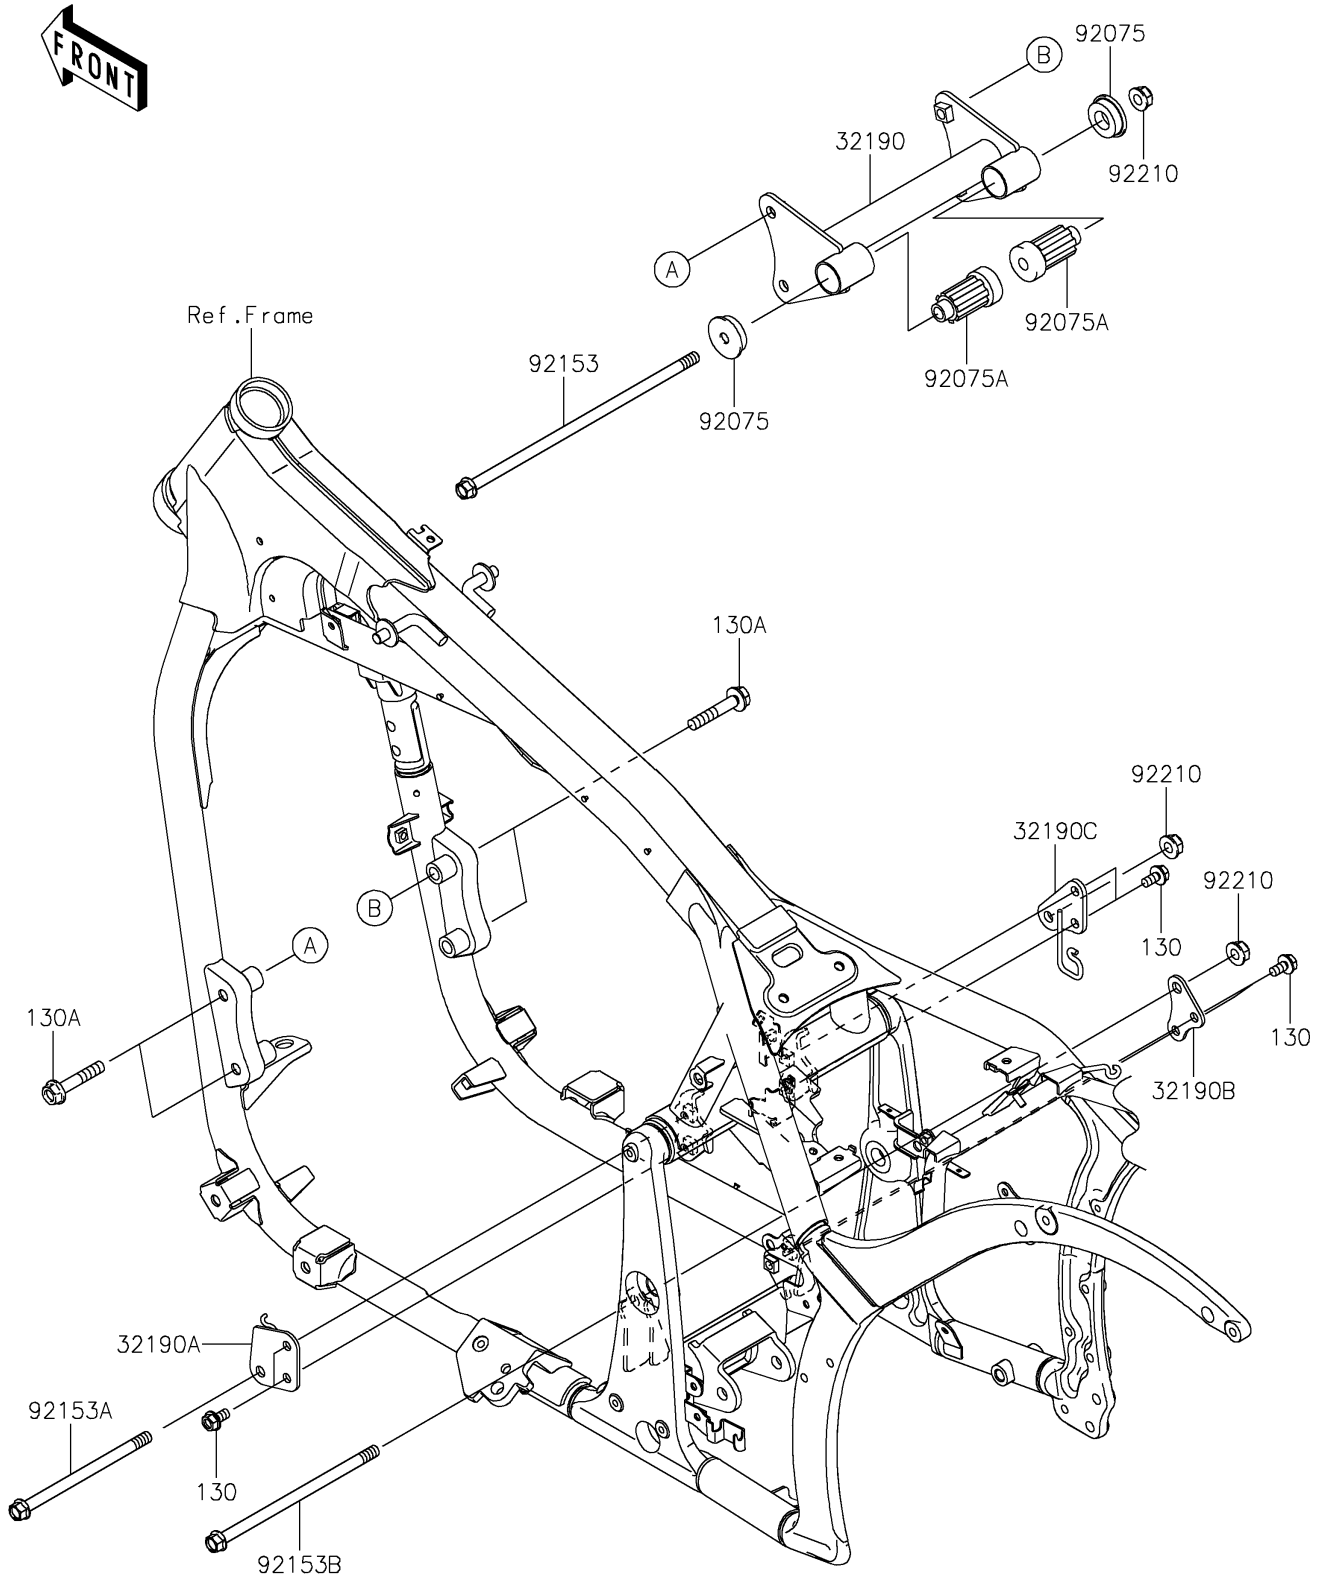

2024 VULCAN® 900 CLASSIC LT

PARTS DIAGRAM

Engine Mount

F2122

2024 VULCAN® 900 CLASSIC LT

PARTS LIST

Engine Mount

ITEM NAME	PART NUMBER	QUANTITY
-----------	-------------	----------
