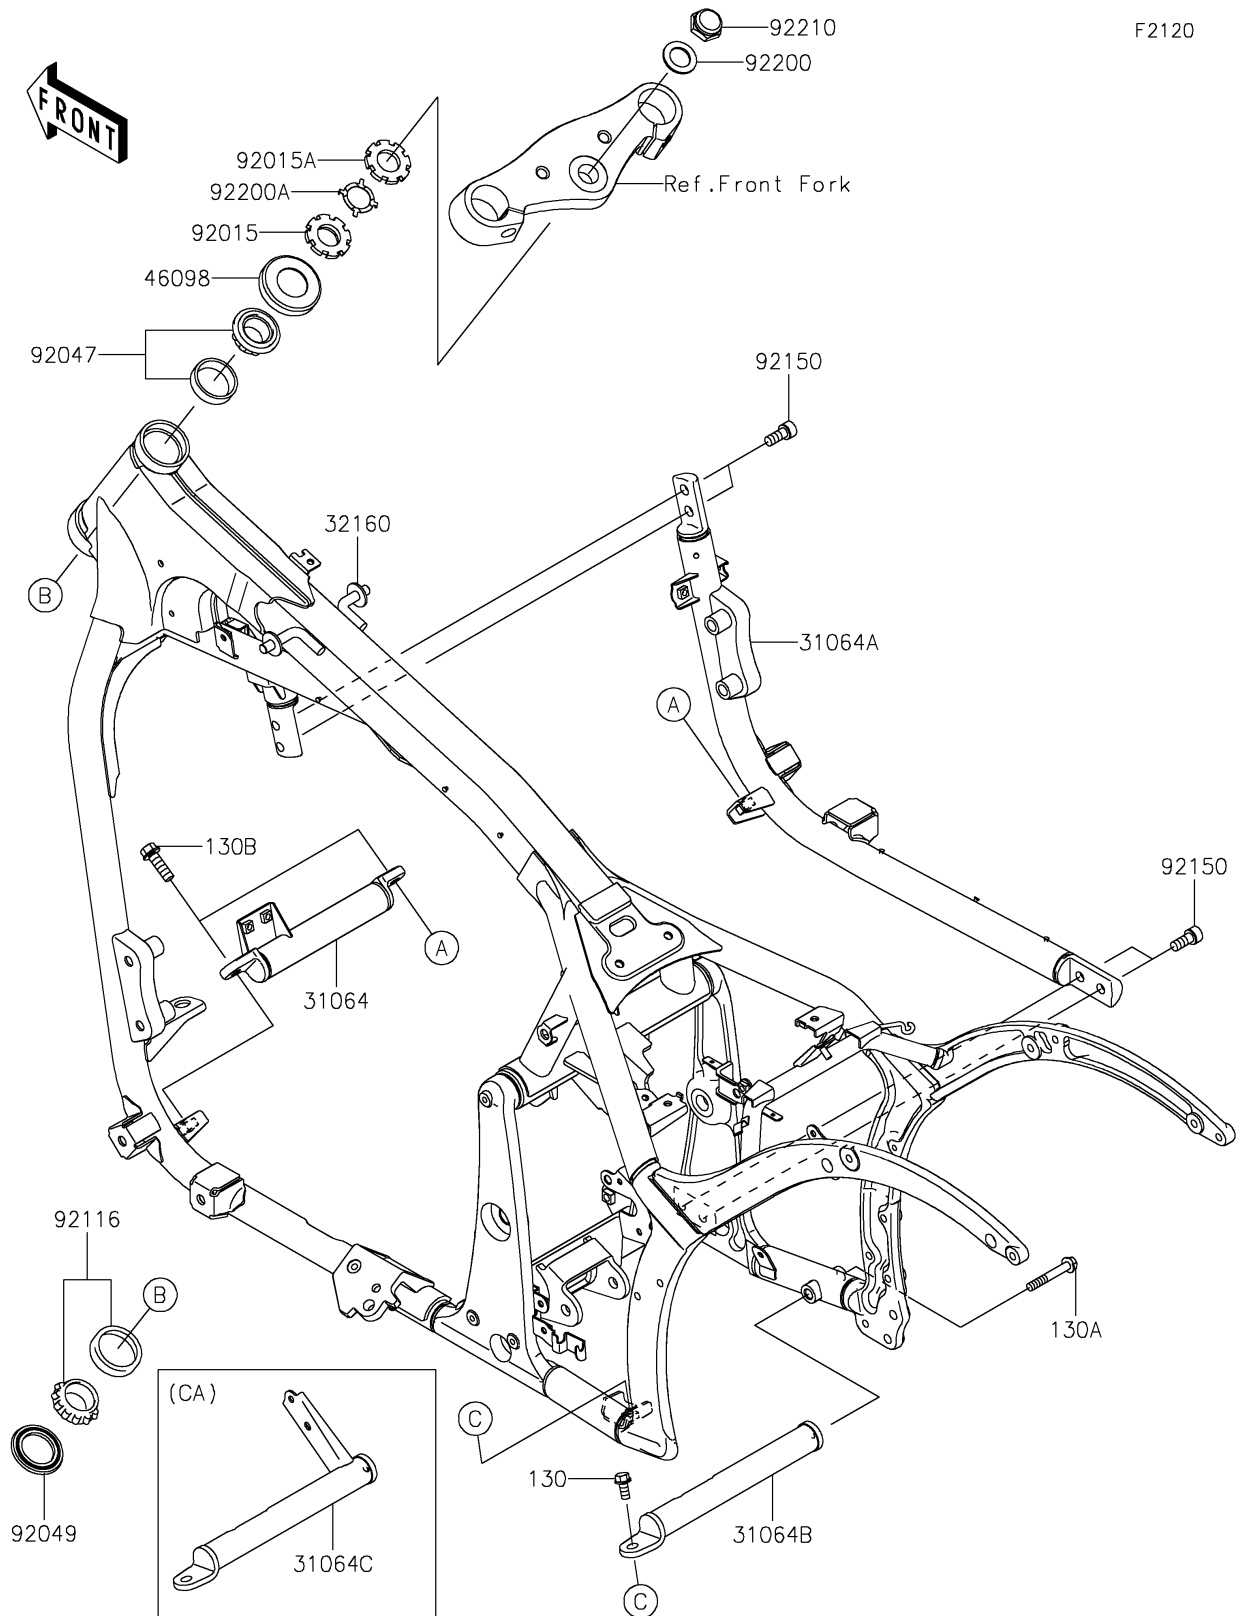

## PARTS DIAGRAM

# 2026 VULCAN® 900 CLASSIC LT

## PARTS LIST

### Frame

ITEM NAME	PART NUMBER	QUANTITY
PIPE-COMP,FRONT CROSS,F.S.BLK (Ref # 31064)	31064-0047-18R	1
PIPE-COMP,DOWNTUBE,RH,F.S.BLK (Ref # 31064A)	31064-0097-18R	1
FRAME-COMP,F.S.BLACK (Ref # 32160)	32160-0597-18R	1
CAP,STEERING STEM (Ref # 46098)	46098-017	1
NUT,25MM,T=10 (Ref # 92015)	92015-1377	1
NUT,25MM,T=6 (Ref # 92015A)	92015-1378	1
RACE,ROLLER,32005JR RS (Ref # 92047)	92047-017	1
SEAL-OIL,XMHE36X52X4J (Ref # 92049)	92049-1162	1
BEARING-ROLLER,HR320/28XJ (Ref # 92116)	92116-1009	1
BOLT,SOCKET,10X23 (Ref # 92150)	92150-1942	4
WASHER,22.5X36X2.3 (Ref # 92200)	92200-0270	1
WASHER,CLAW,25.5X34X0.6 (Ref # 92200A)	92200-0353	1
NUT,CAP,22MM (Ref # 92210)	92210-0263	1
BOLT-FLANGED,8X18 (Ref # 130)	130BB0818	1
BOLT-FLANGED,8X65 (Ref # 130A)	130BB0865	1
BOLT-FLANGED,10X25 (Ref # 130B)	130BB1025	2