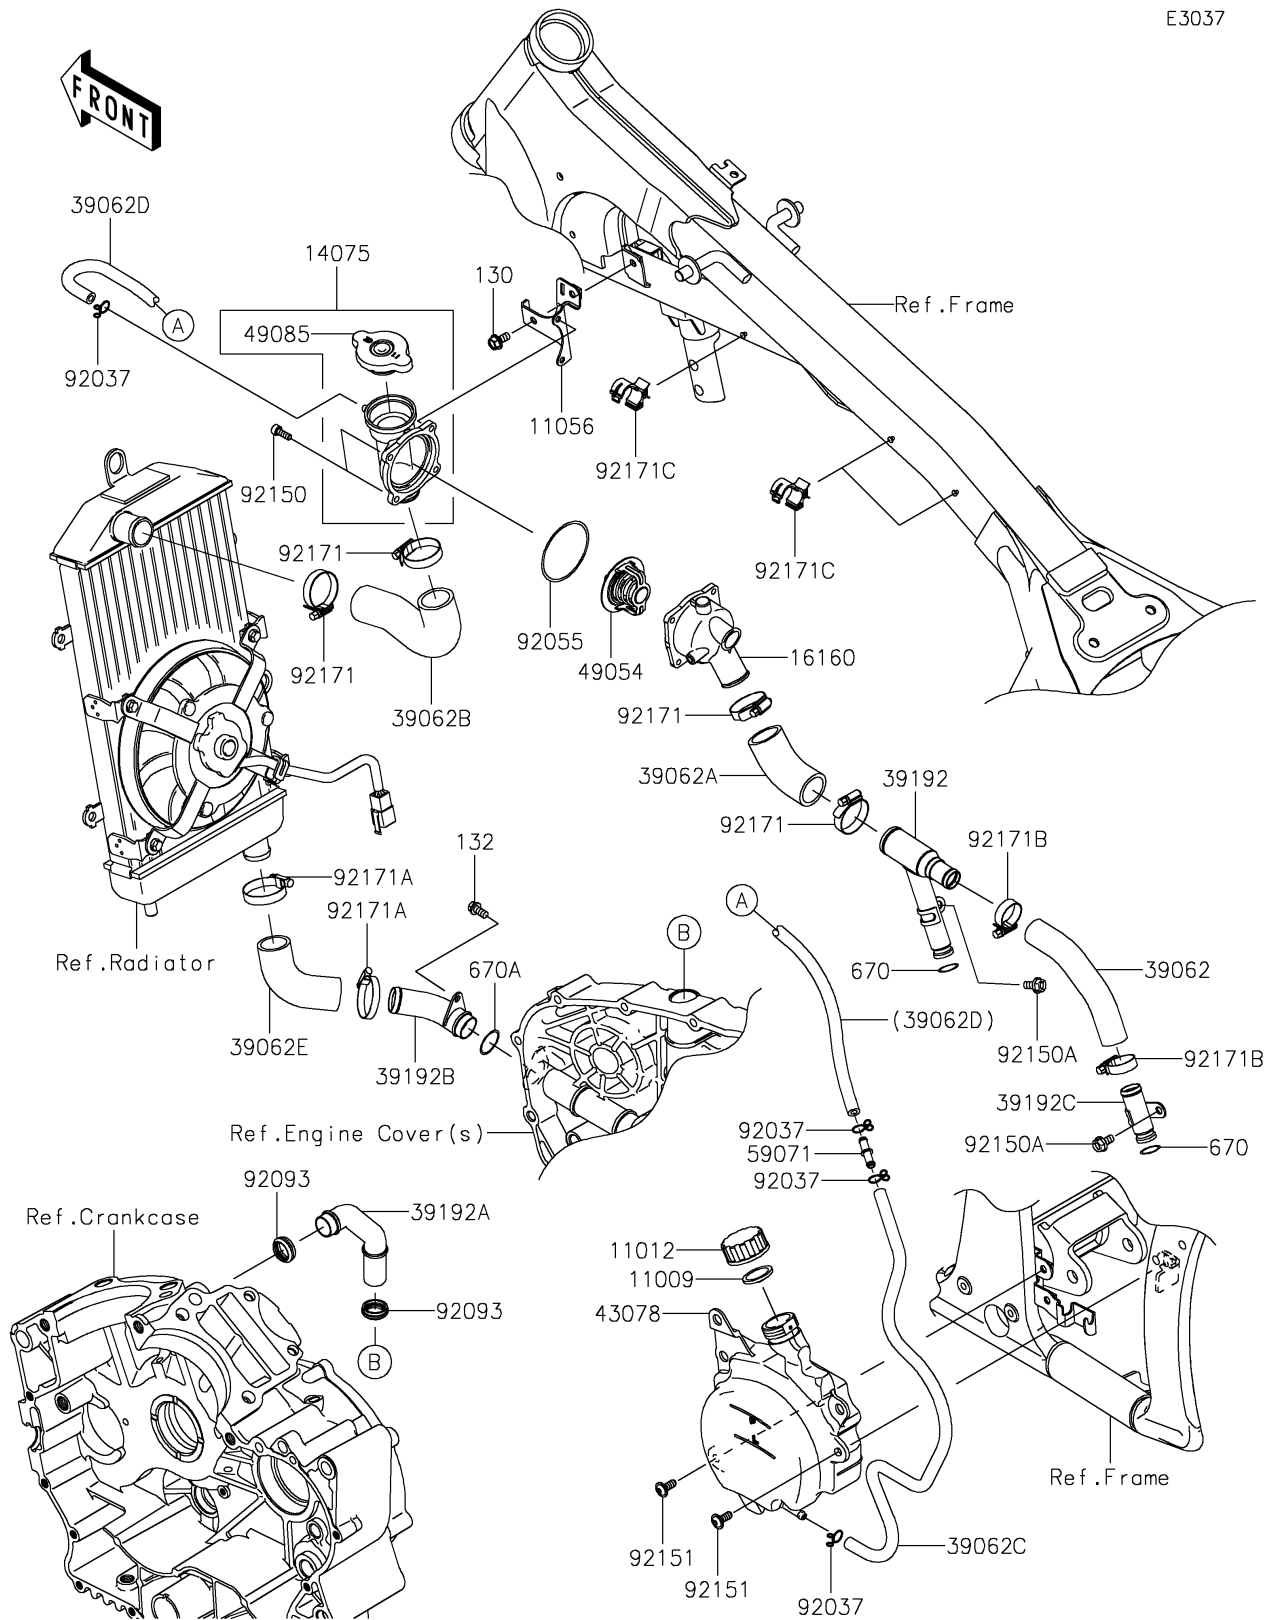

2025 Vulcan 900 Classic LT

PARTS DIAGRAM

Water Pipe

E3037

2025 Vulcan 900 Classic LT

PARTS LIST

Water Pipe

ITEM NAME

PART NUMBER

QUANTITY
