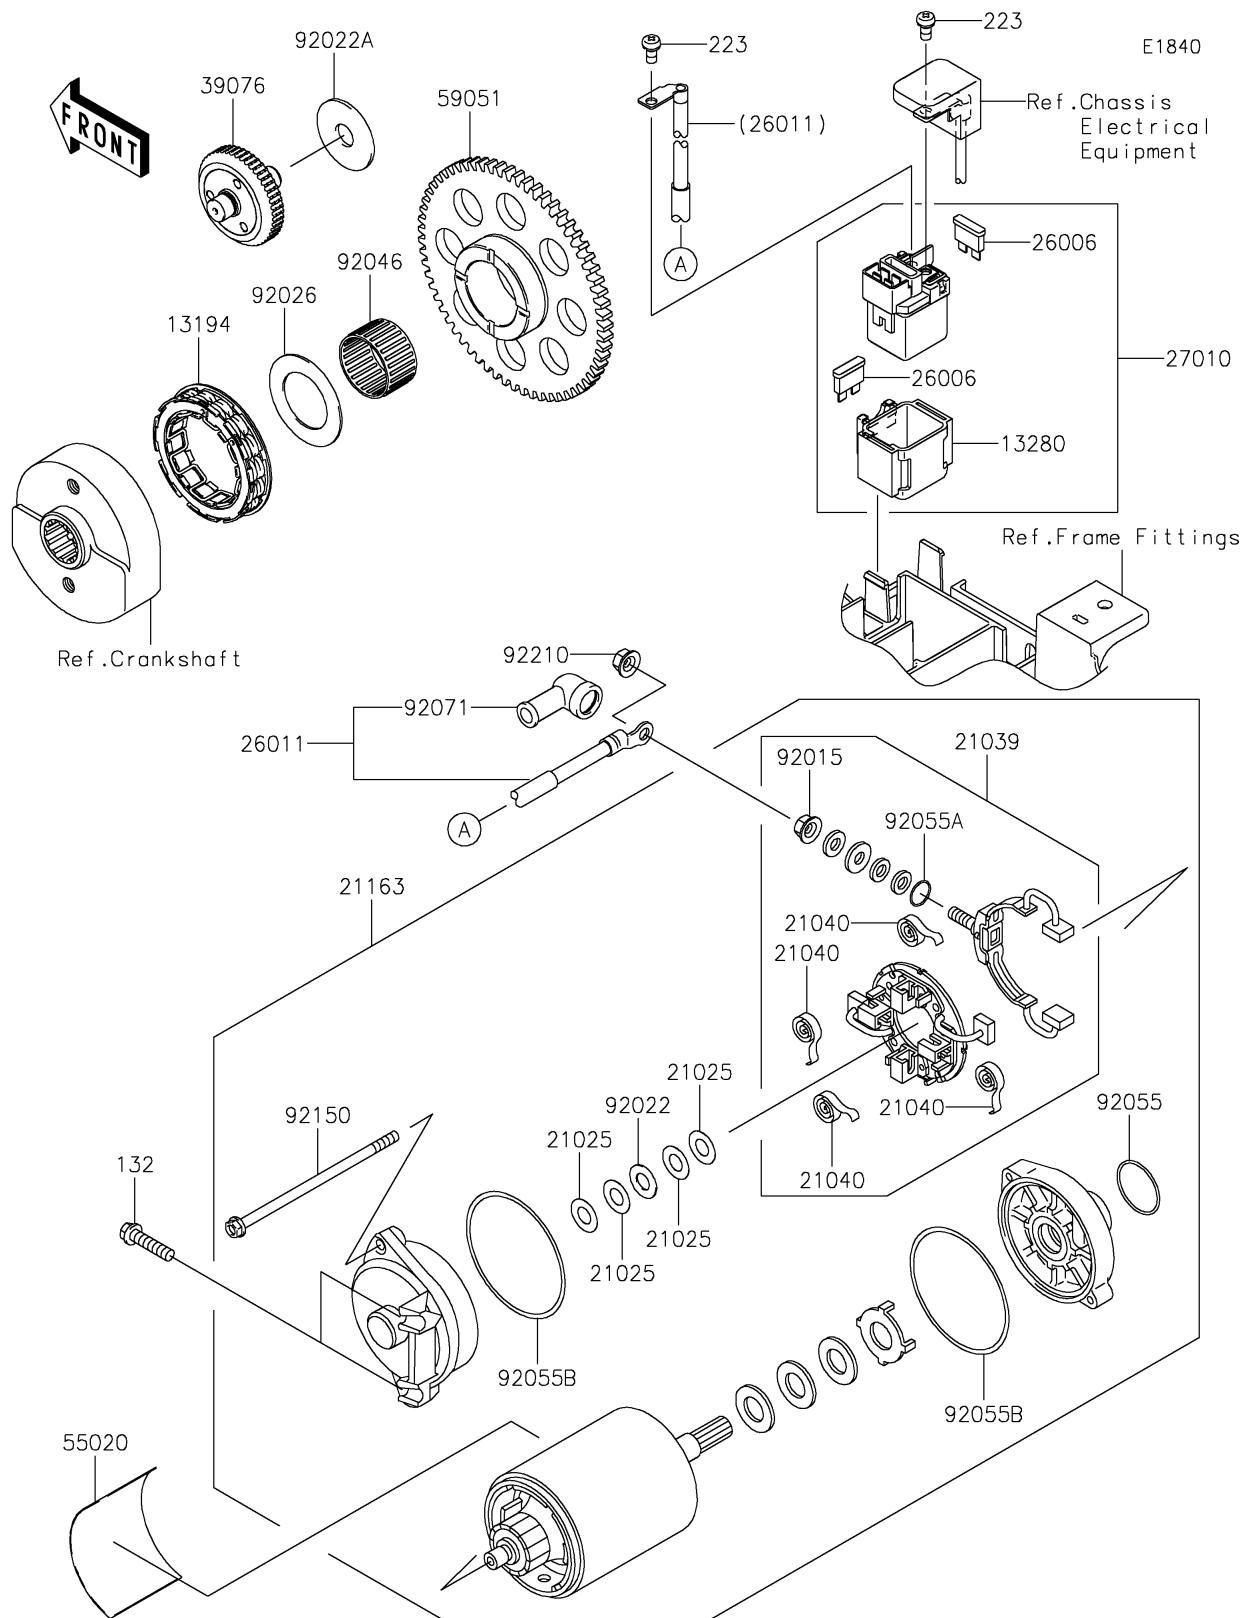

2025 Vulcan 900 Classic LT

PARTS DIAGRAM

Starter Motor

2025 Vulcan 900 Classic LT

PARTS LIST

Starter Motor

ITEM NAME

PART NUMBER

QUANTITY
