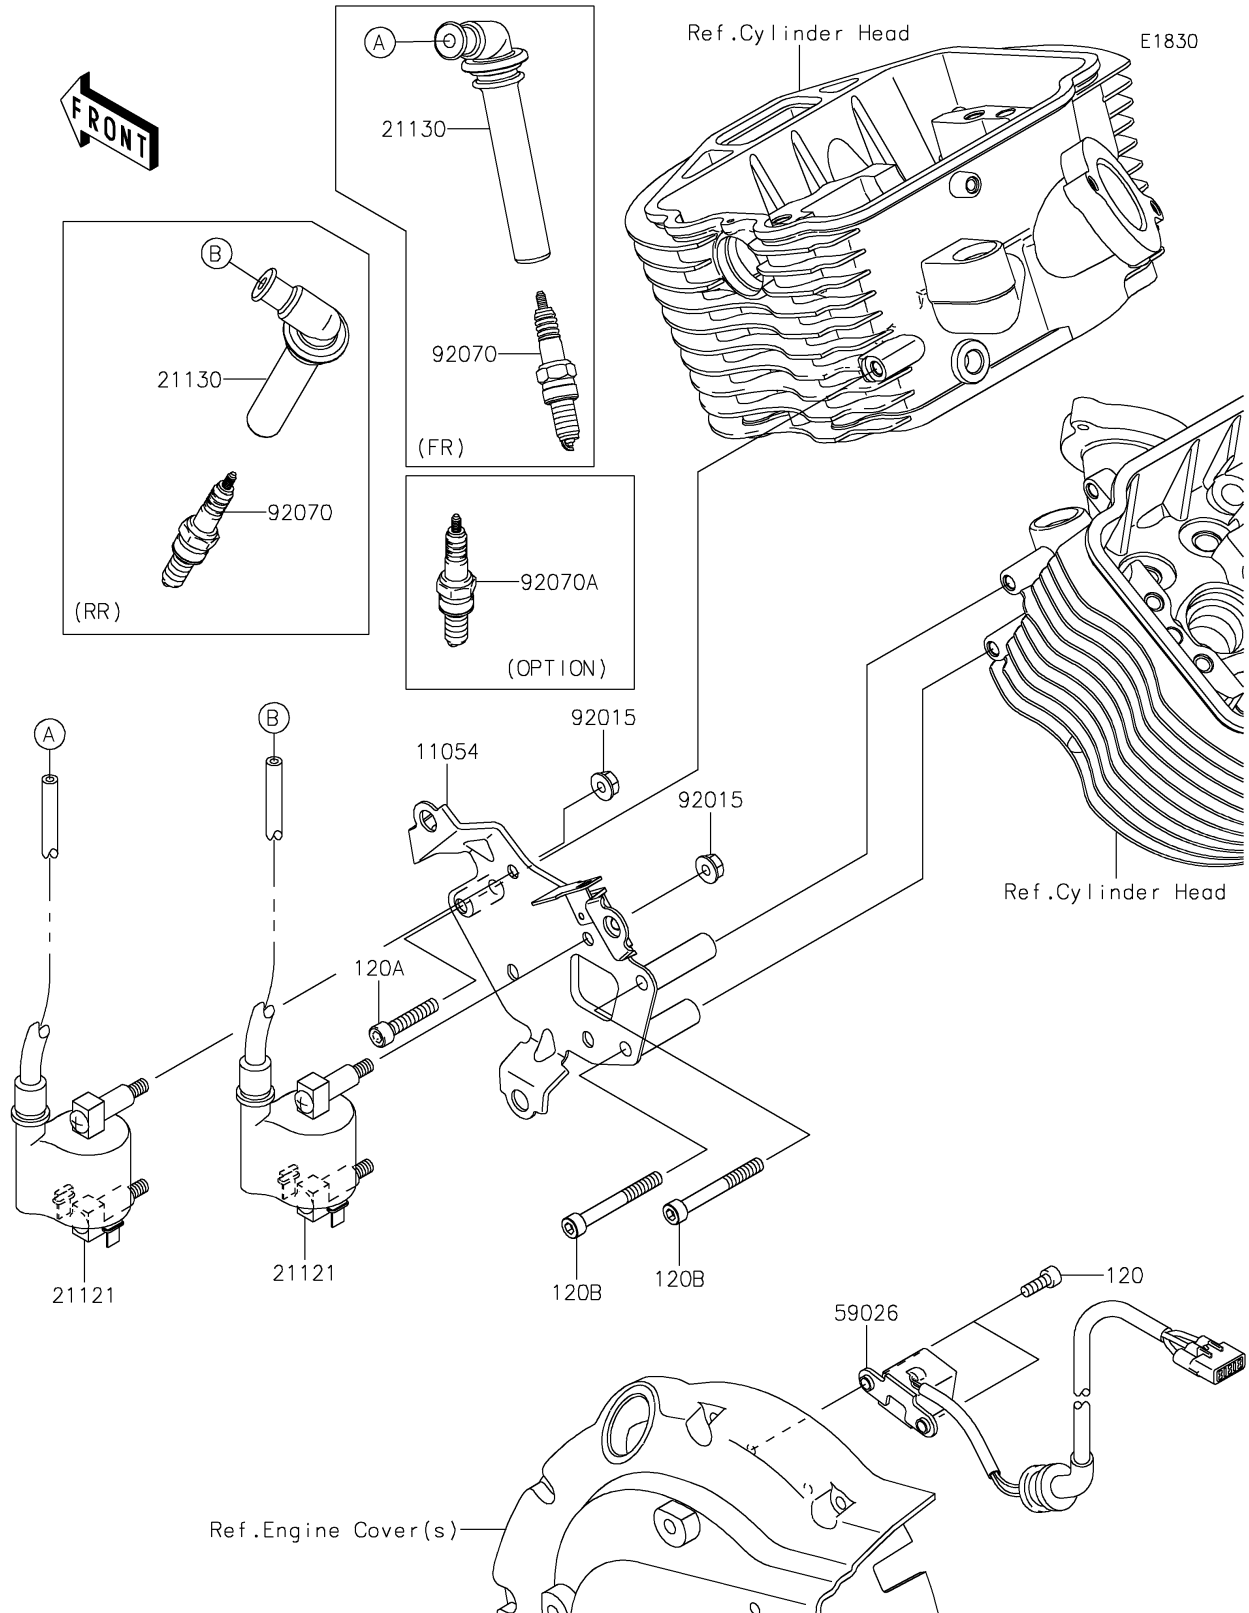

2025 Vulcan 900 Classic LT

PARTS DIAGRAM

Ignition System

2025 Vulcan 900 Classic LT

PARTS LIST

Ignition System

ITEM NAME

PART NUMBER

QUANTITY
