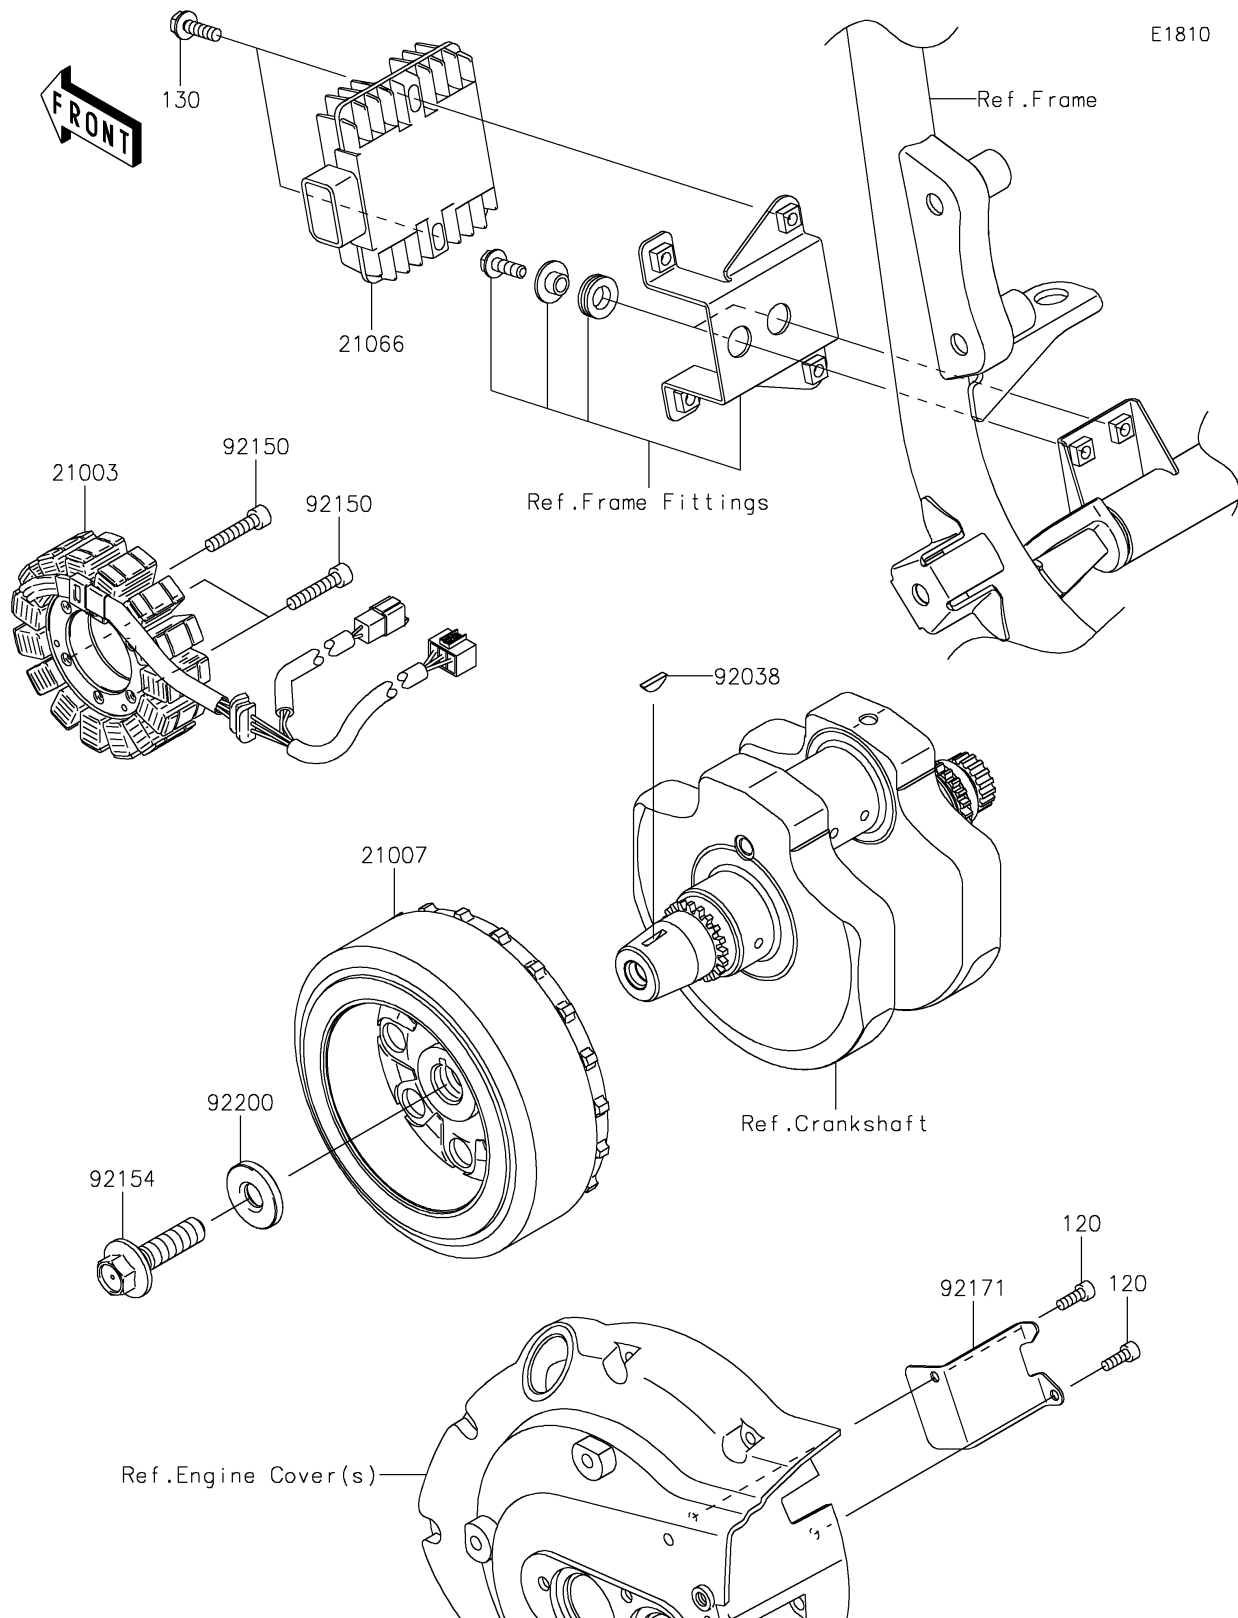

## PARTS DIAGRAM

# 2026 VULCAN® 900 CLASSIC LT

## PARTS LIST

### Generator

ITEM NAME	PART NUMBER	QUANTITY
STATOR (Ref # 21003)	21003-0053	1
ROTOR (Ref # 21007)	21007-0076	1
REGULATOR-VOLTAGE (Ref # 21066)	21066-0705	1
KEY,WOODRUFF (Ref # 92038)	92038-001	1
BOLT,SOCKET,6X30 (Ref # 92150)	92150-1433	3
BOLT,FLANGED,12X45 (Ref # 92154)	92154-1357	1
CLAMP (Ref # 92171)	92171-0563	1
WASHER,12X33X5 (Ref # 92200)	92200-0220	1
BOLT-SOCKET,5X14 (Ref # 120)	120CA0514	2
BOLT-FLANGED,6X20 (Ref # 130)	130BB0620	2