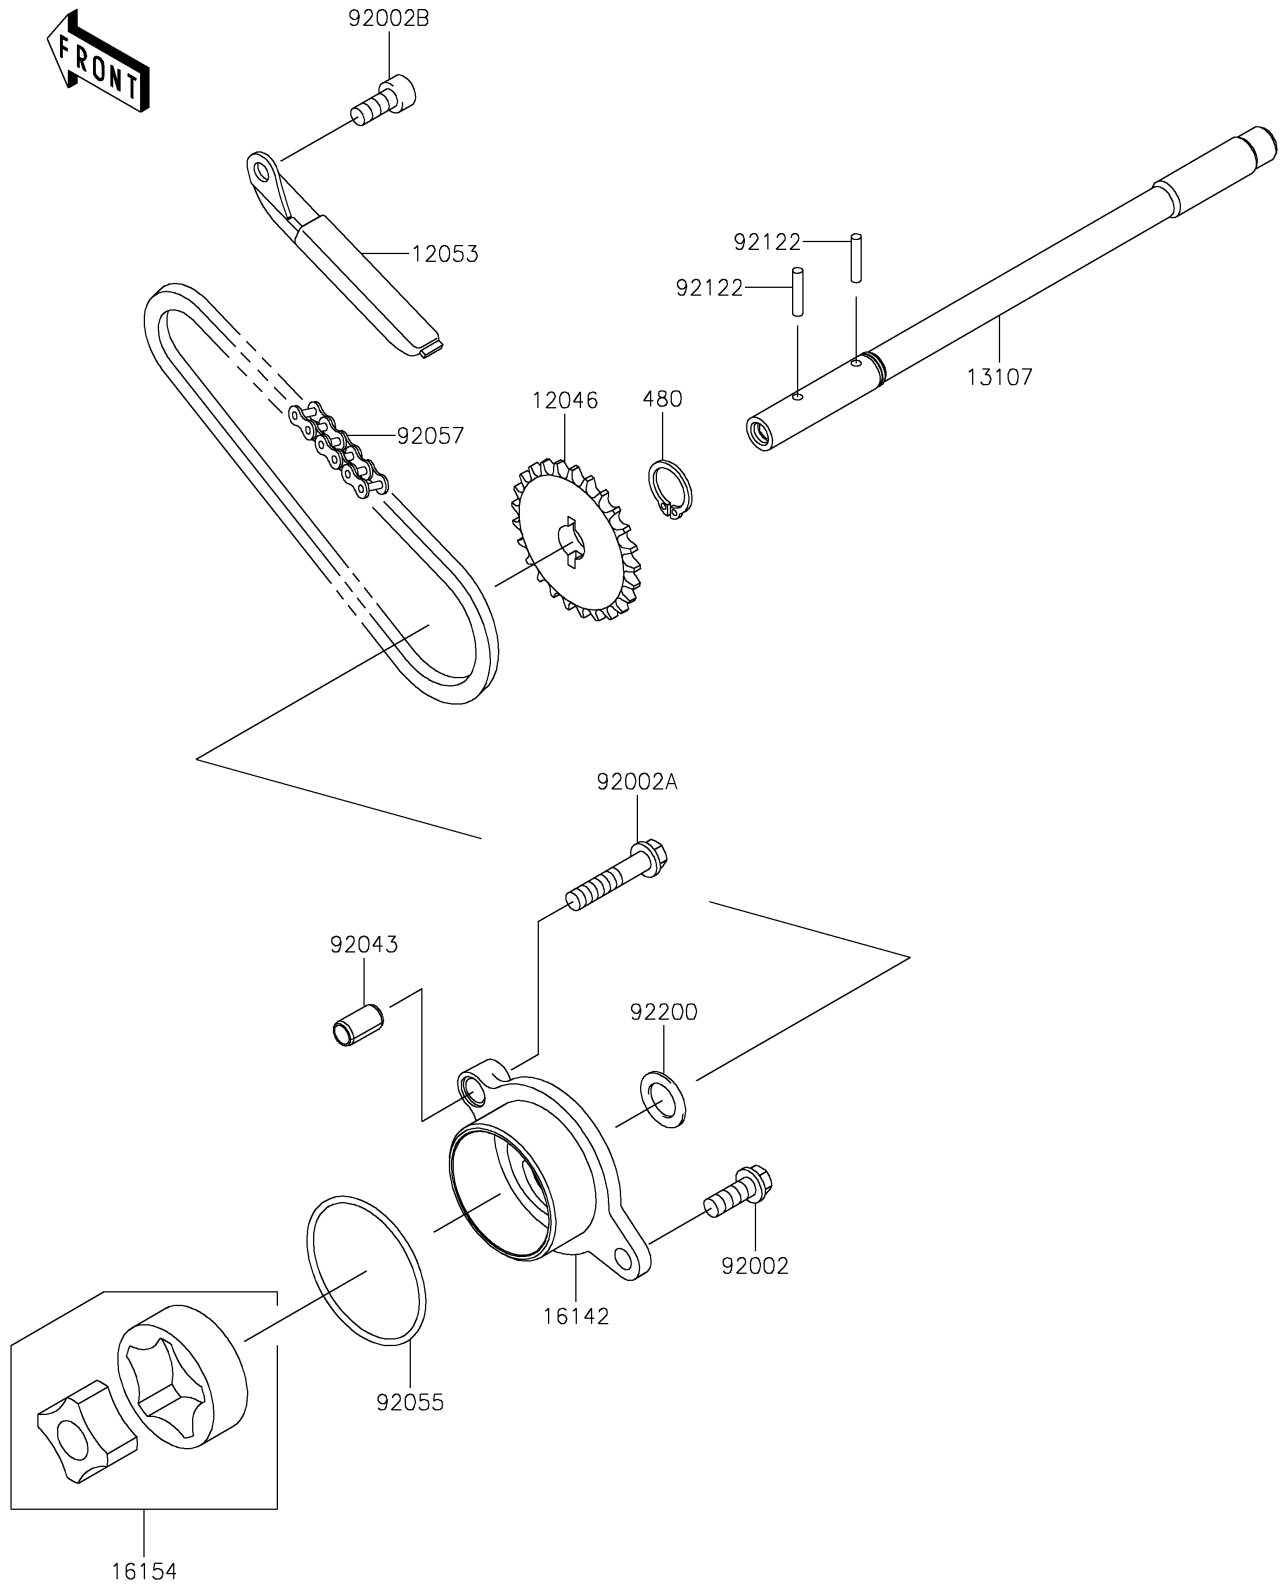

2024 VULCAN® 900 CLASSIC LT

PARTS DIAGRAM

Oil Pump

E1712

2024 VULCAN® 900 CLASSIC LT

PARTS LIST

Oil Pump

ITEM NAME	PART NUMBER	QUANTITY
-----------	-------------	----------