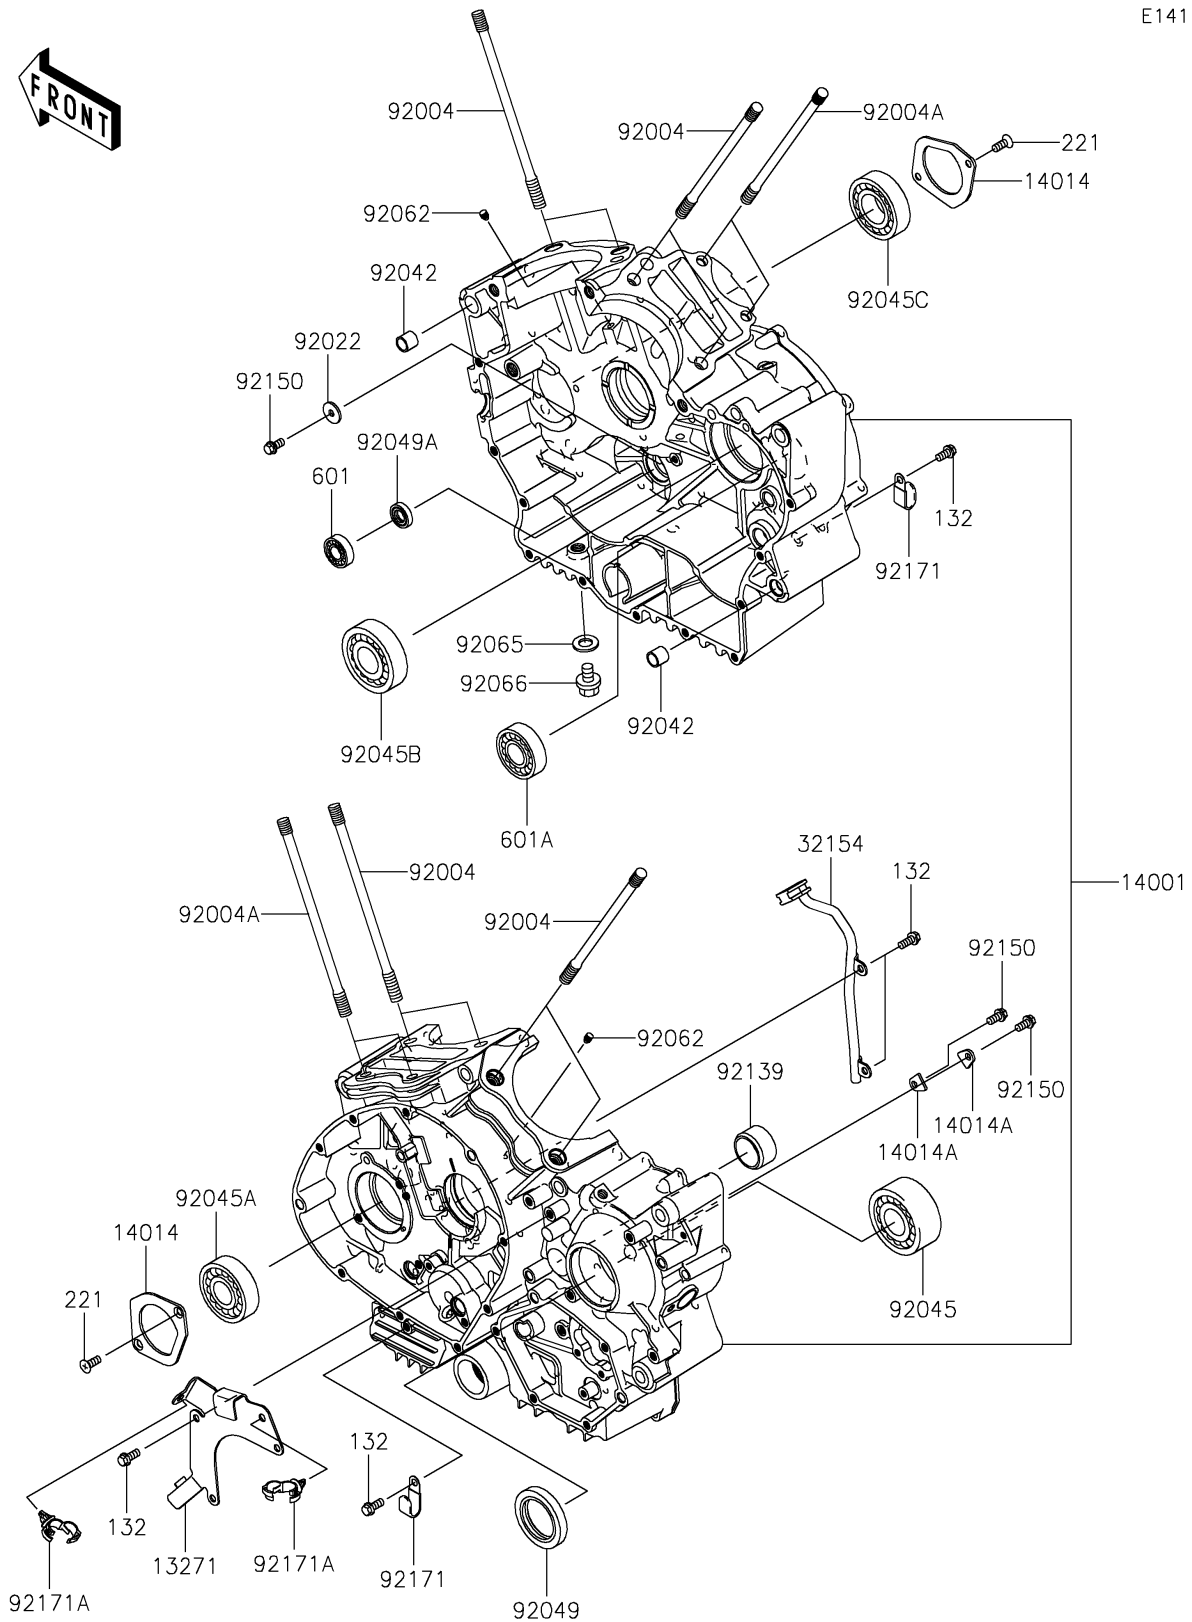

2025 Vulcan 900 Classic LT

PARTS DIAGRAM

Crankcase

E1411

2025 Vulcan 900 Classic LT

PARTS LIST

Crankcase

ITEM NAME

PART NUMBER

QUANTITY
