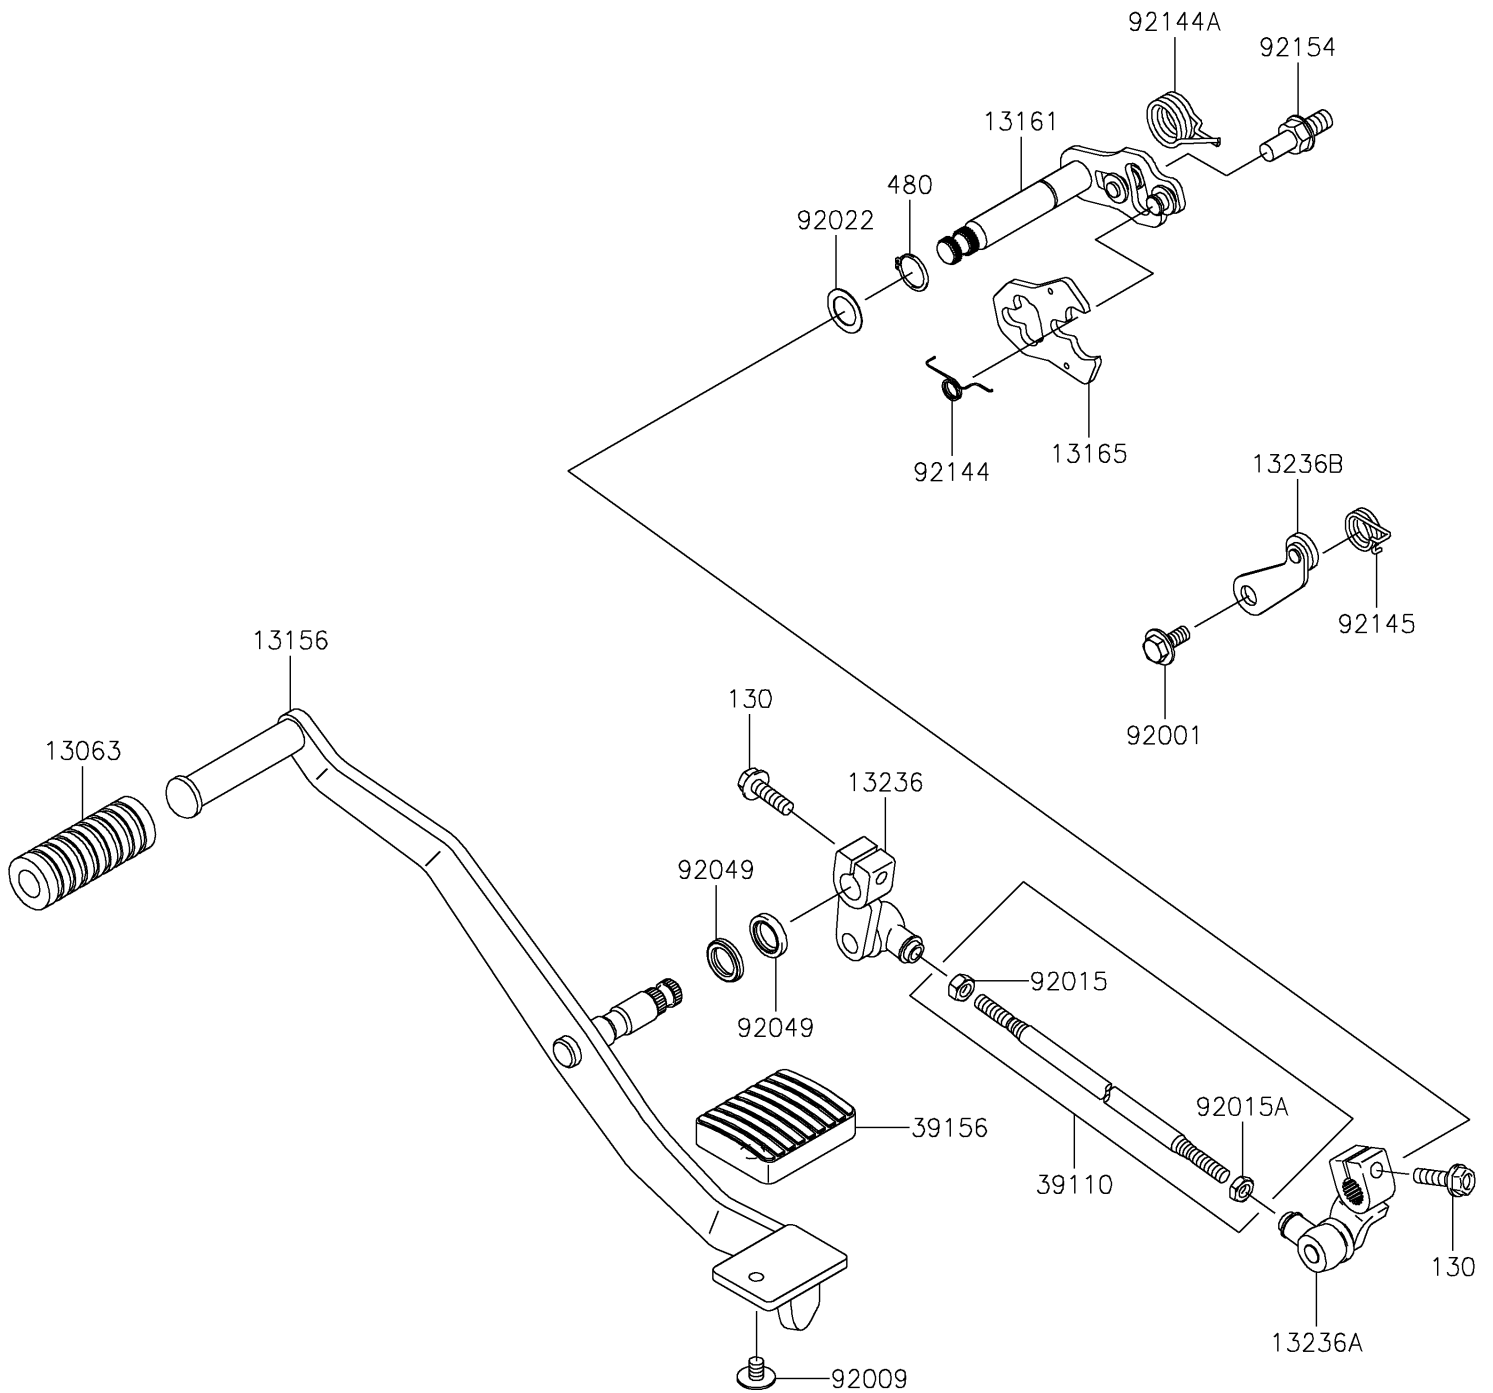

2025 Vulcan 900 Classic LT

PARTS DIAGRAM

Gear Change Mechanism

E1370

2025 Vulcan 900 Classic LT

PARTS LIST

Gear Change Mechanism

ITEM NAME

PART NUMBER

QUANTITY
