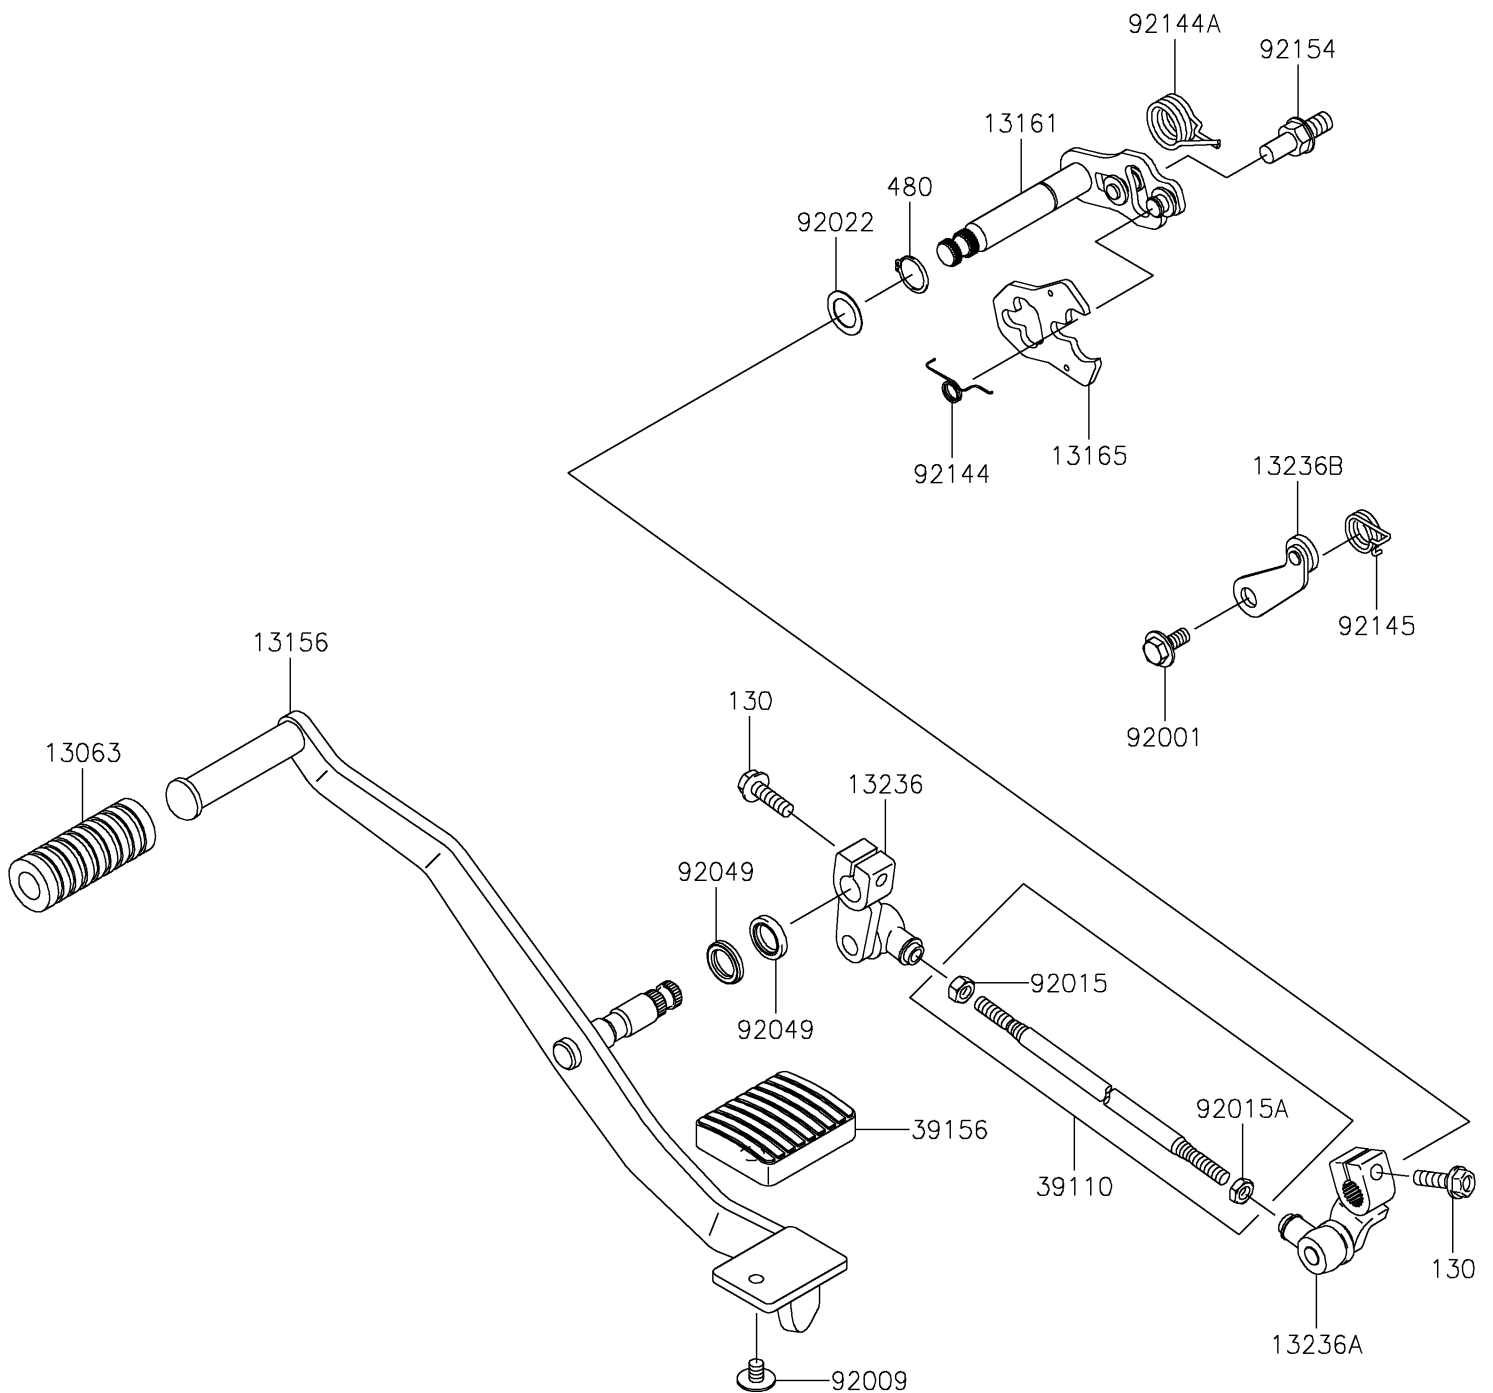

2024 VULCAN® 900 CLASSIC LT

PARTS DIAGRAM

Gear Change Mechanism

E1370

2024 VULCAN[®] 900 CLASSIC LT

PARTS LIST

Gear Change Mechanism

ITEM NAME	PART NUMBER	QUANTITY
-----------	-------------	----------
