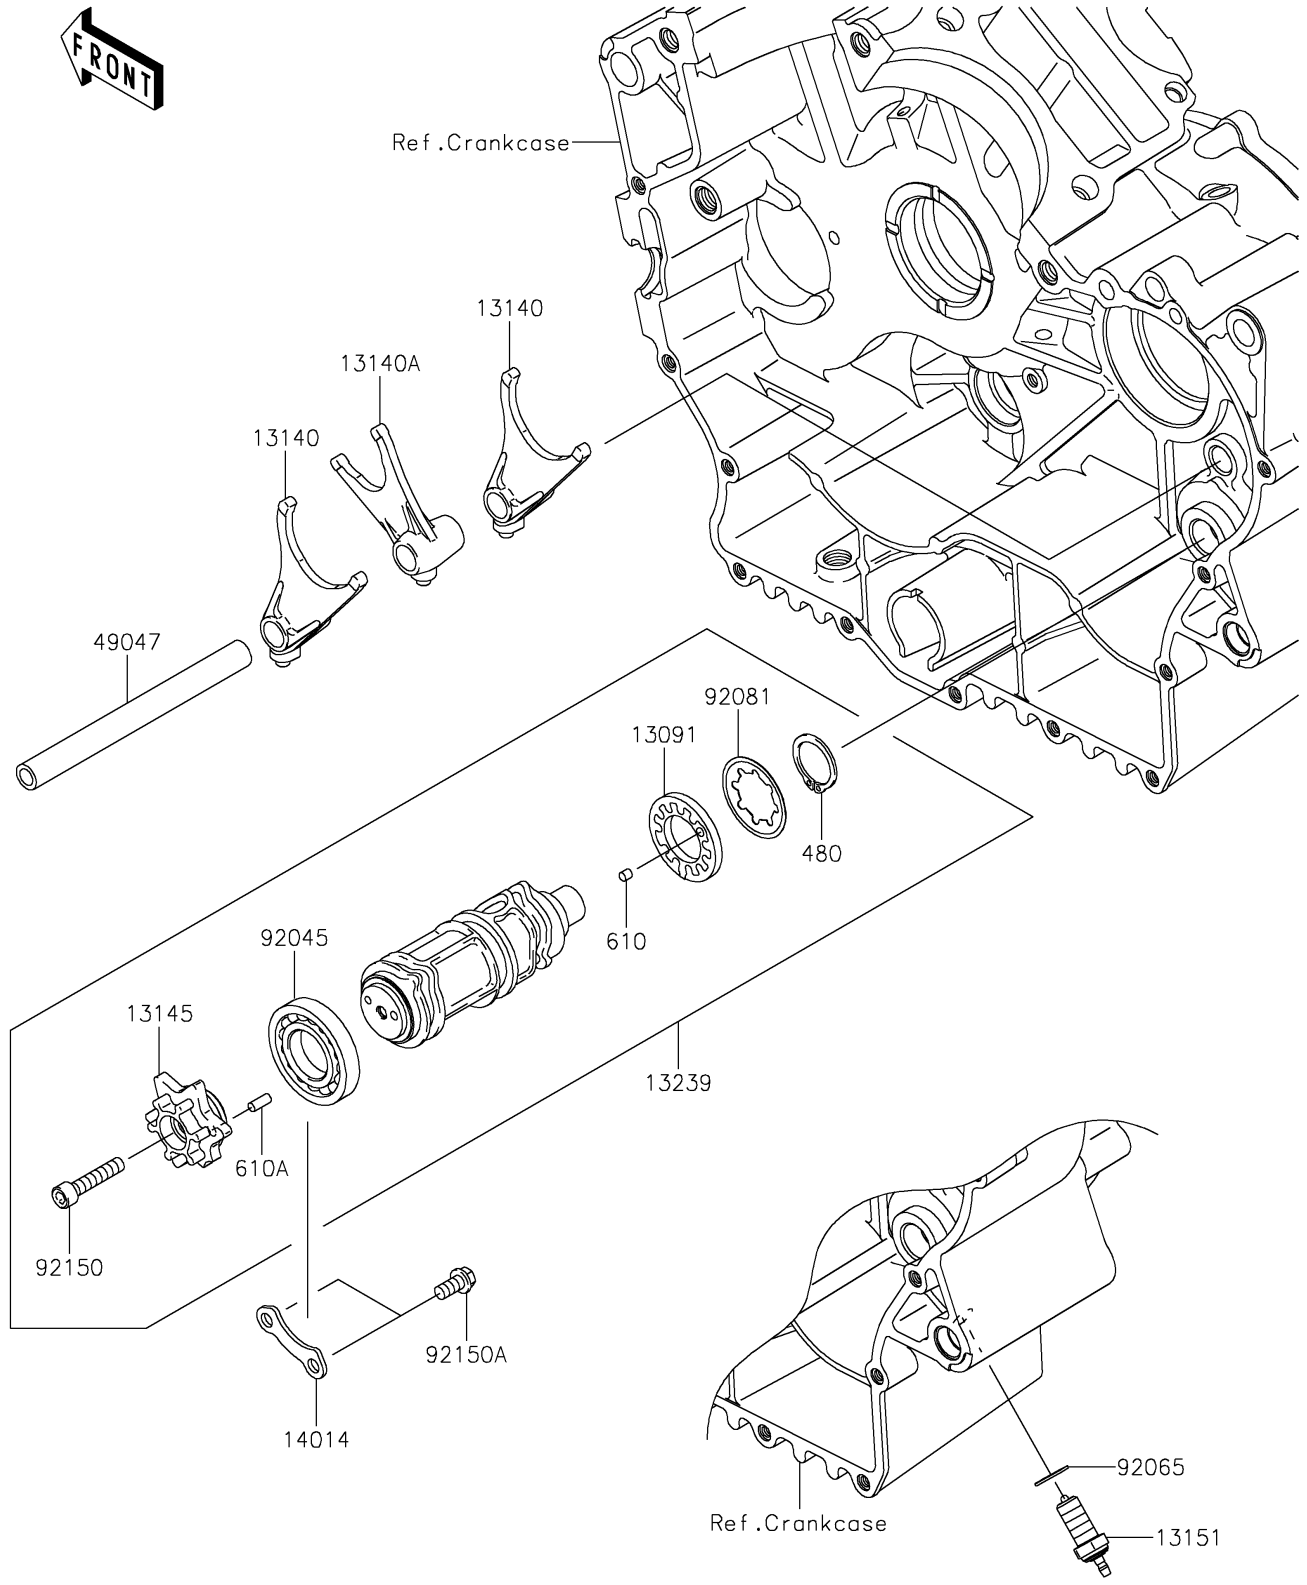

2025 Vulcan 900 Classic LT

PARTS DIAGRAM

Gear Change Drum/Shift Fork(s)

E1362

2025 Vulcan 900 Classic LT

PARTS LIST

Gear Change Drum/Shift Fork(s)

ITEM NAME

PART NUMBER

QUANTITY
