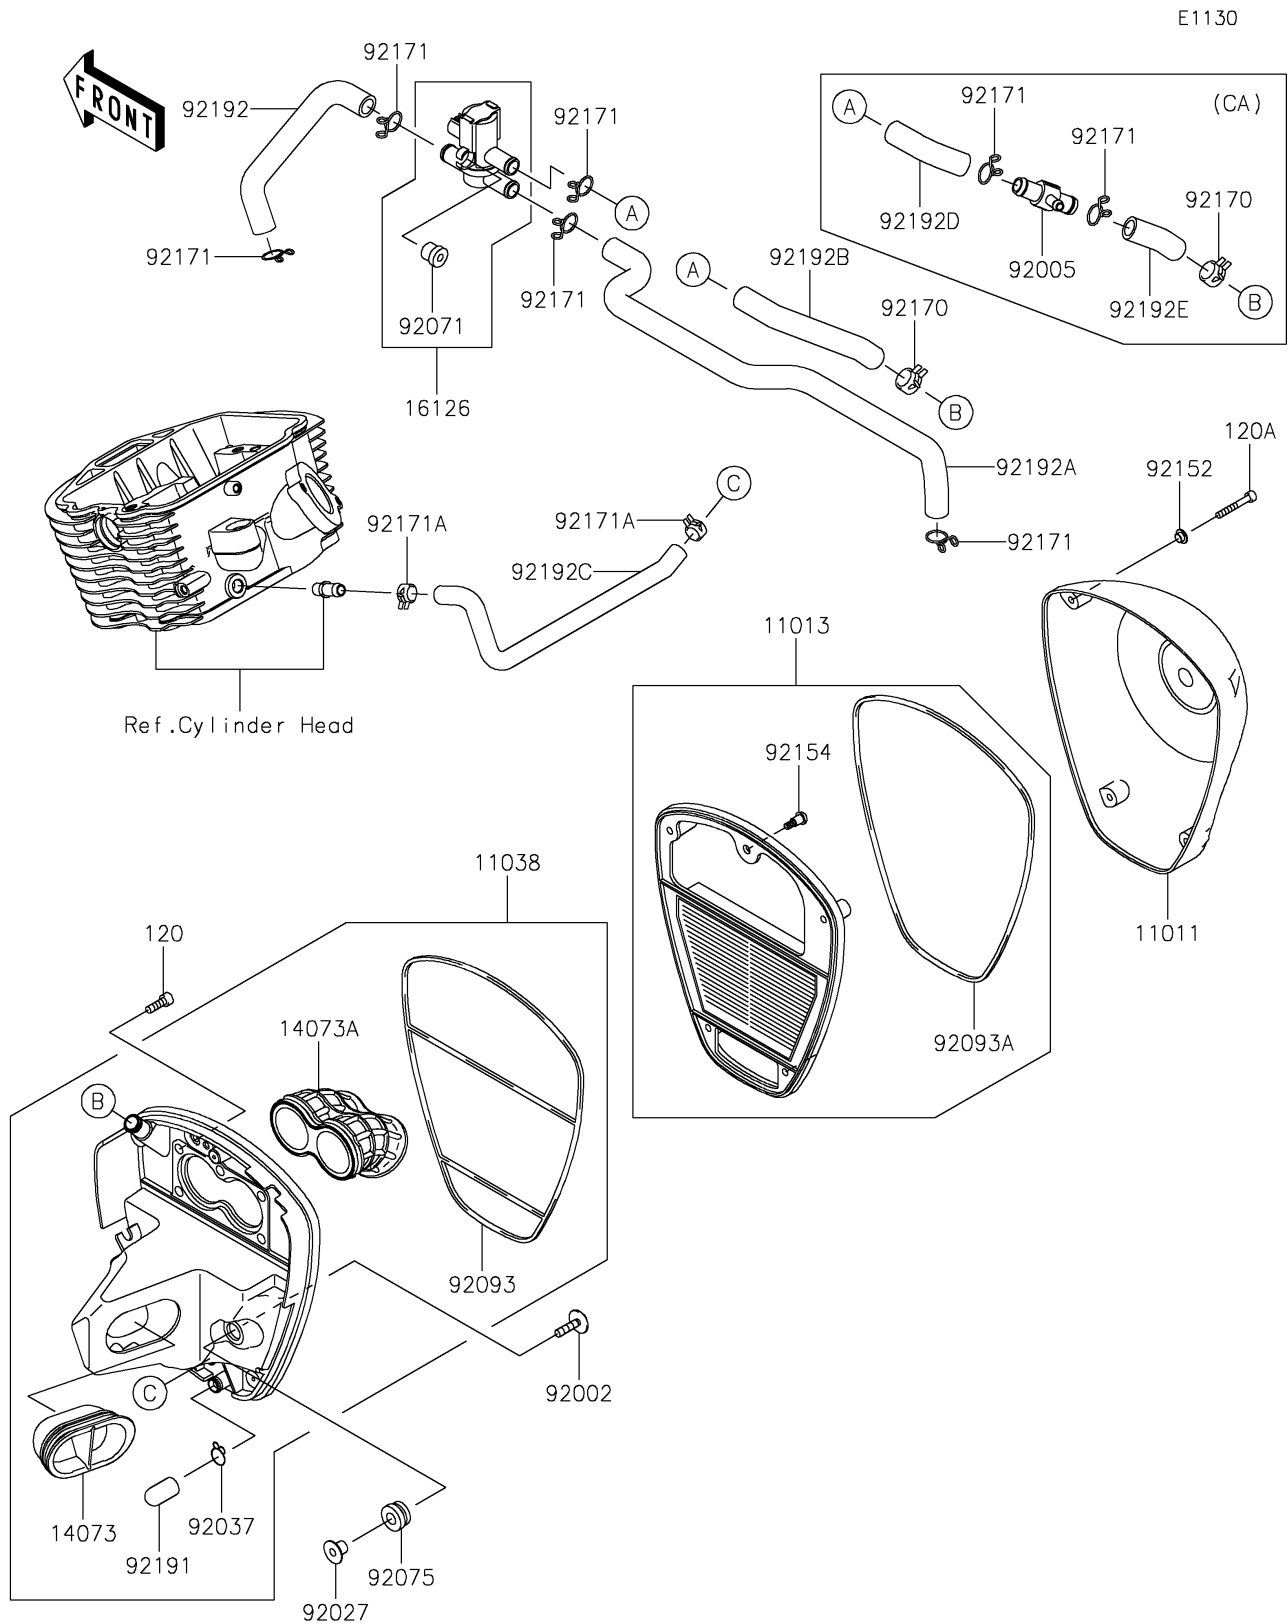

2026 VULCAN® 900 CLASSIC LT

PARTS DIAGRAM

Air Cleaner

2026 VULCAN® 900 CLASSIC LT

PARTS LIST

Air Cleaner

ITEM NAME	PART NUMBER	QUANTITY
CASE-AIR FILTER (Ref # 11011)	11011-0080	1
ELEMENT-AIR FILTER (Ref # 11013)	11013-0015	1
CASE-ASSY-AIR FILTER (Ref # 11038)	11038-0015	1
DUCT,INTAKE (Ref # 14073)	14073-0103	1
DUCT,THROTTLE BODY (Ref # 14073A)	14073-0104	1
VALVE (Ref # 16126)	16126-0022	1
BOLT,6X25 (Ref # 92002)	92002-1135	2
COLLAR,L=12 (Ref # 92027)	92027-1062	2
CLAMP,14.5MM (Ref # 92037)	92037-1900	1
GROMMET (Ref # 92071)	92071-0026	1
DAMPER,RUBBER (Ref # 92075)	92075-1123	2
SEAL (Ref # 92093)	92093-0054	1
SEAL (Ref # 92093A)	92093-0057	1
COLLAR (Ref # 92152)	92152-0451	4
BOLT,SOCKET,5X16.5 (Ref # 92154)	92154-0120	1
CLAMP (Ref # 92170)	92170-1989	1
CLAMP (Ref # 92171A)	92171-1441	2
TUBE (Ref # 92191)	92191-1704	1
TUBE,ASV-FR HEAD (Ref # 92192)	92192-0266	1
TUBE,ASV-RR HEAD (Ref # 92192A)	92192-0267	1
TUBE,BLOWBY (Ref # 92192C)	92192-0269	1
BOLT-SOCKET,6X18 (Ref # 120)	120CA0618	5
BOLT-SOCKET,5X35 (Ref # 120A)	120CC0535	4