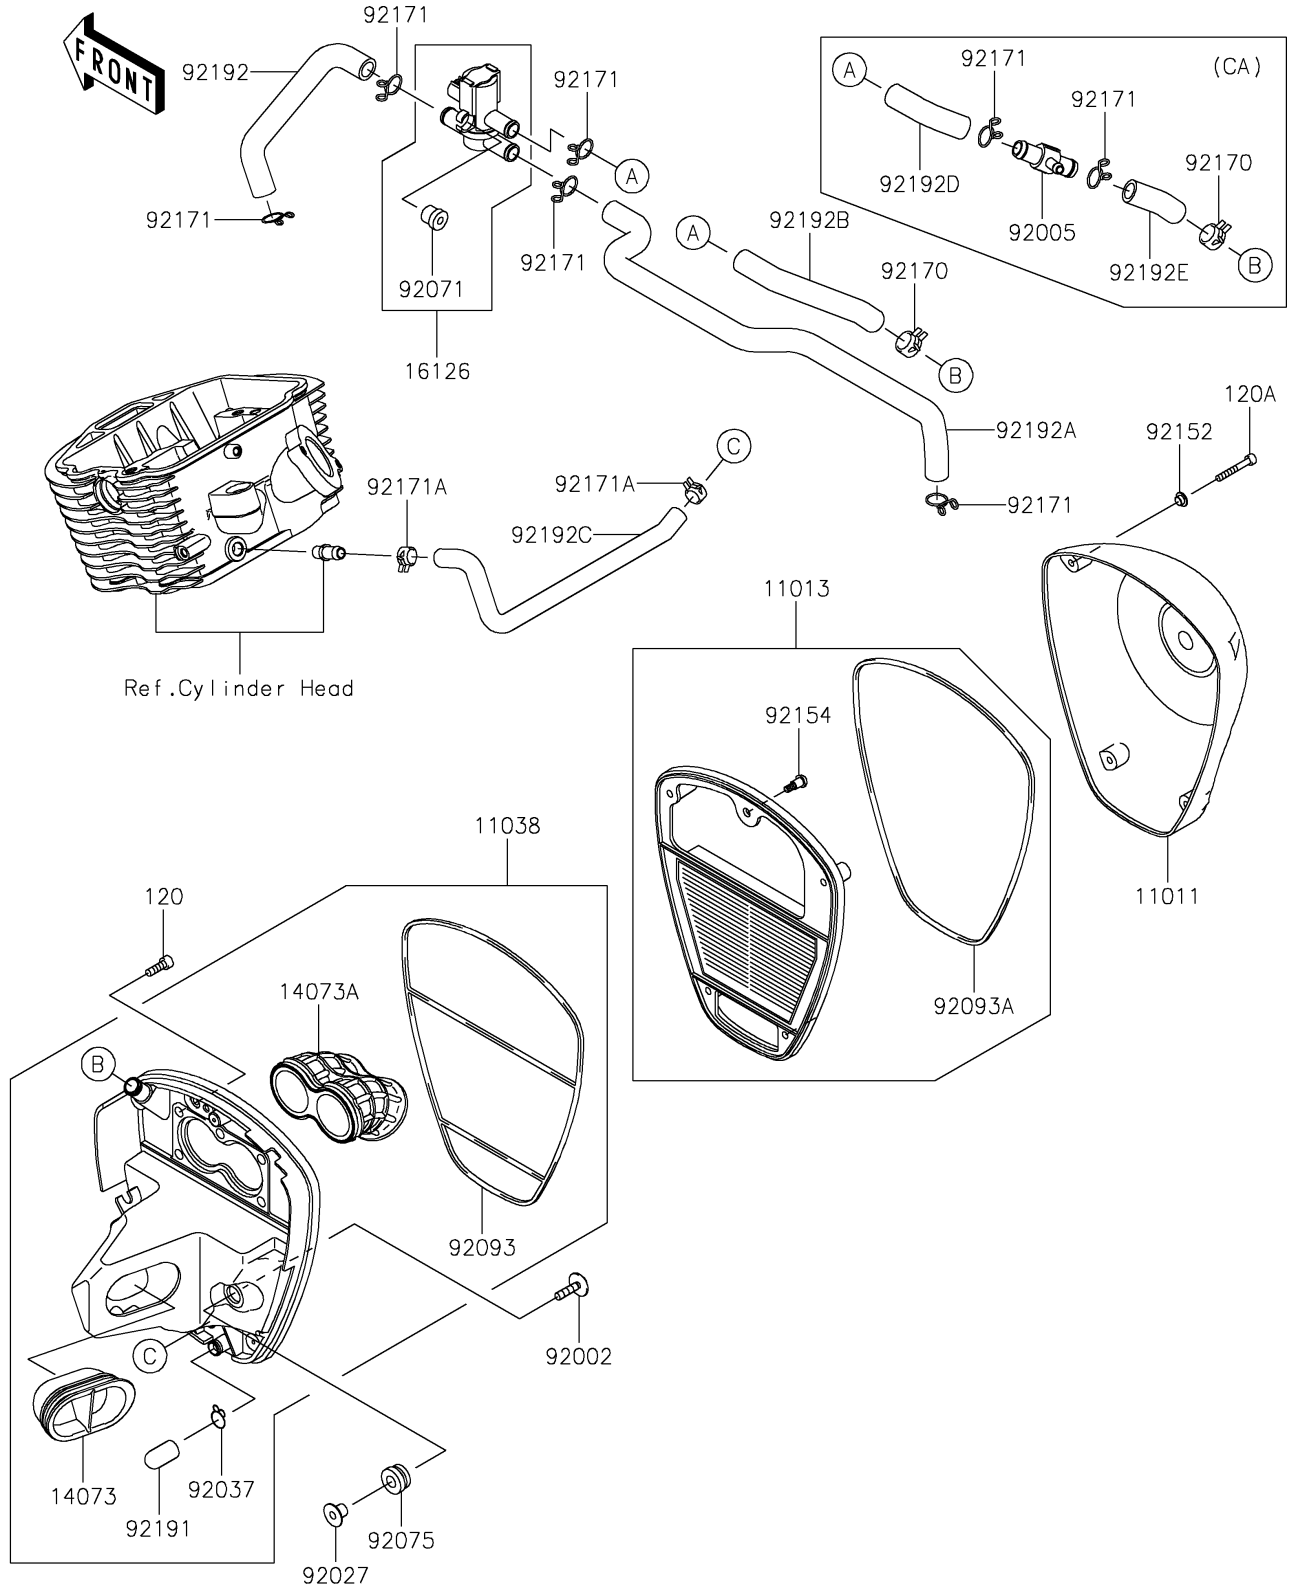

2023 Vulcan 900 Classic LT

PARTS DIAGRAM

Air Cleaner

E1130

2023 Vulcan 900 Classic LT

PARTS LIST

Air Cleaner

ITEM NAME	PART NUMBER	QUANTITY
CASE-AIR FILTER (Ref # 11011)	11011-0080	1
ELEMENT-AIR FILTER (Ref # 11013)	11013-0015	1
CASE-ASSY-AIR FILTER (Ref # 11038)	11038-0015	1
DUCT,INTAKE (Ref # 14073)	14073-0103	1
DUCT,THROTTLE BODY (Ref # 14073A)	14073-0104	1
VALVE (Ref # 16126)	16126-0022	1
BOLT,6X25 (Ref # 92002)	92002-1135	2
FITTING (Ref # 92005)	92005-0054	1
COLLAR,L=12 (Ref # 92027)	92027-1062	2
CLAMP,14.5MM (Ref # 92037)	92037-1900	1
GROMMET (Ref # 92071)	92071-0026	1
DAMPER,RUBBER (Ref # 92075)	92075-1123	2
SEAL (Ref # 92093)	92093-0054	1
SEAL (Ref # 92093A)	92093-0057	1
COLLAR (Ref # 92152)	92152-0451	4
BOLT,SOCKET,5X16.5 (Ref # 92154)	92154-0120	1
CLAMP (Ref # 92170)	92170-1989	1
CLAMP (Ref # 92171)	92171-0790	7
CLAMP (Ref # 92171A)	92171-1441	2
TUBE (Ref # 92191)	92191-1704	1
TUBE,ASV-FR HEAD (Ref # 92192)	92192-0266	1
TUBE,ASV-RR HEAD (Ref # 92192A)	92192-0267	1
TUBE,A/C-ASV (Ref # 92192B)	92192-0268	1
TUBE,BLOWBY (Ref # 92192C)	92192-0269	1
TUBE,ASV-FITTING (Ref # 92192D)	92192-0345	1
TUBE,A/C-FITTING (Ref # 92192E)	92192-0510	1
BOLT-SOCKET,6X18 (Ref # 120)	120CA0618	5
BOLT-SOCKET,5X35 (Ref # 120A)	120CC0535	4
CLAMP (Ref # 92171)	92171-0790	5