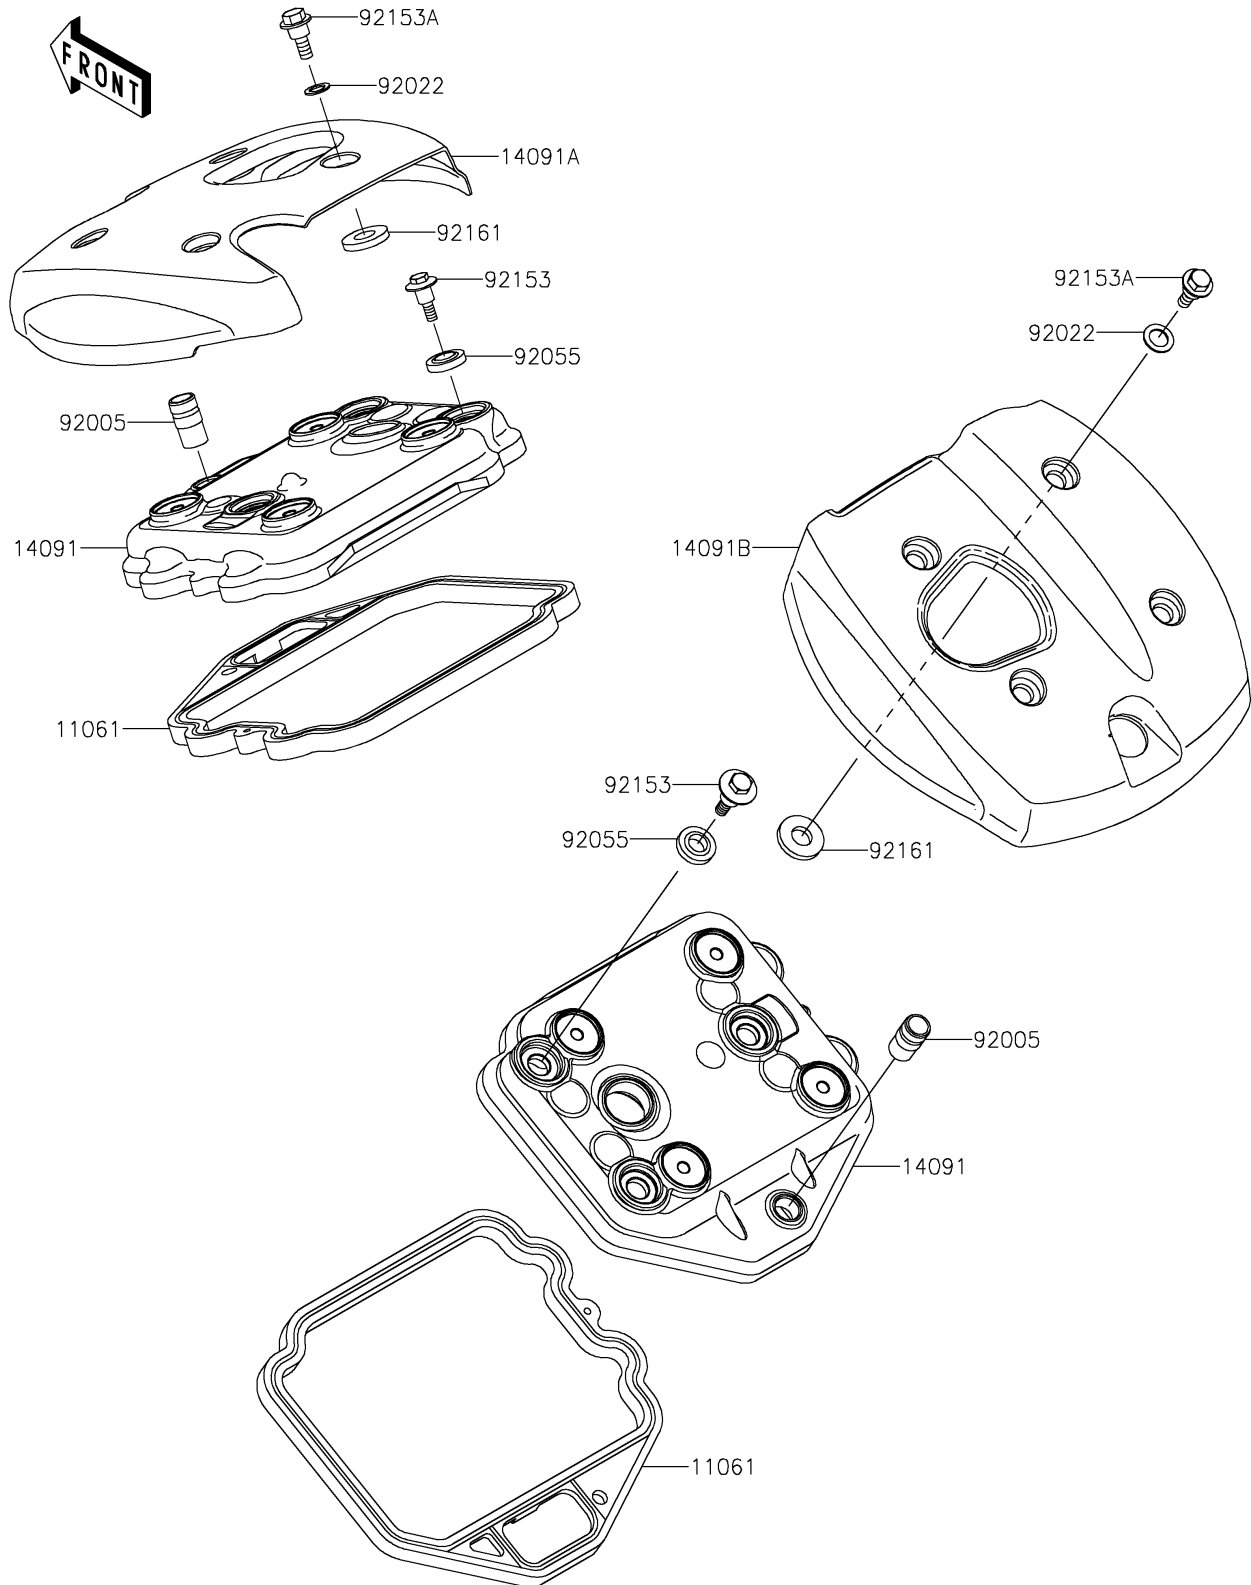

2025 Vulcan 900 Classic LT

PARTS DIAGRAM

Cylinder Head Cover

E1112

2025 Vulcan 900 Classic LT

PARTS LIST

Cylinder Head Cover

ITEM NAME

PART NUMBER

QUANTITY
