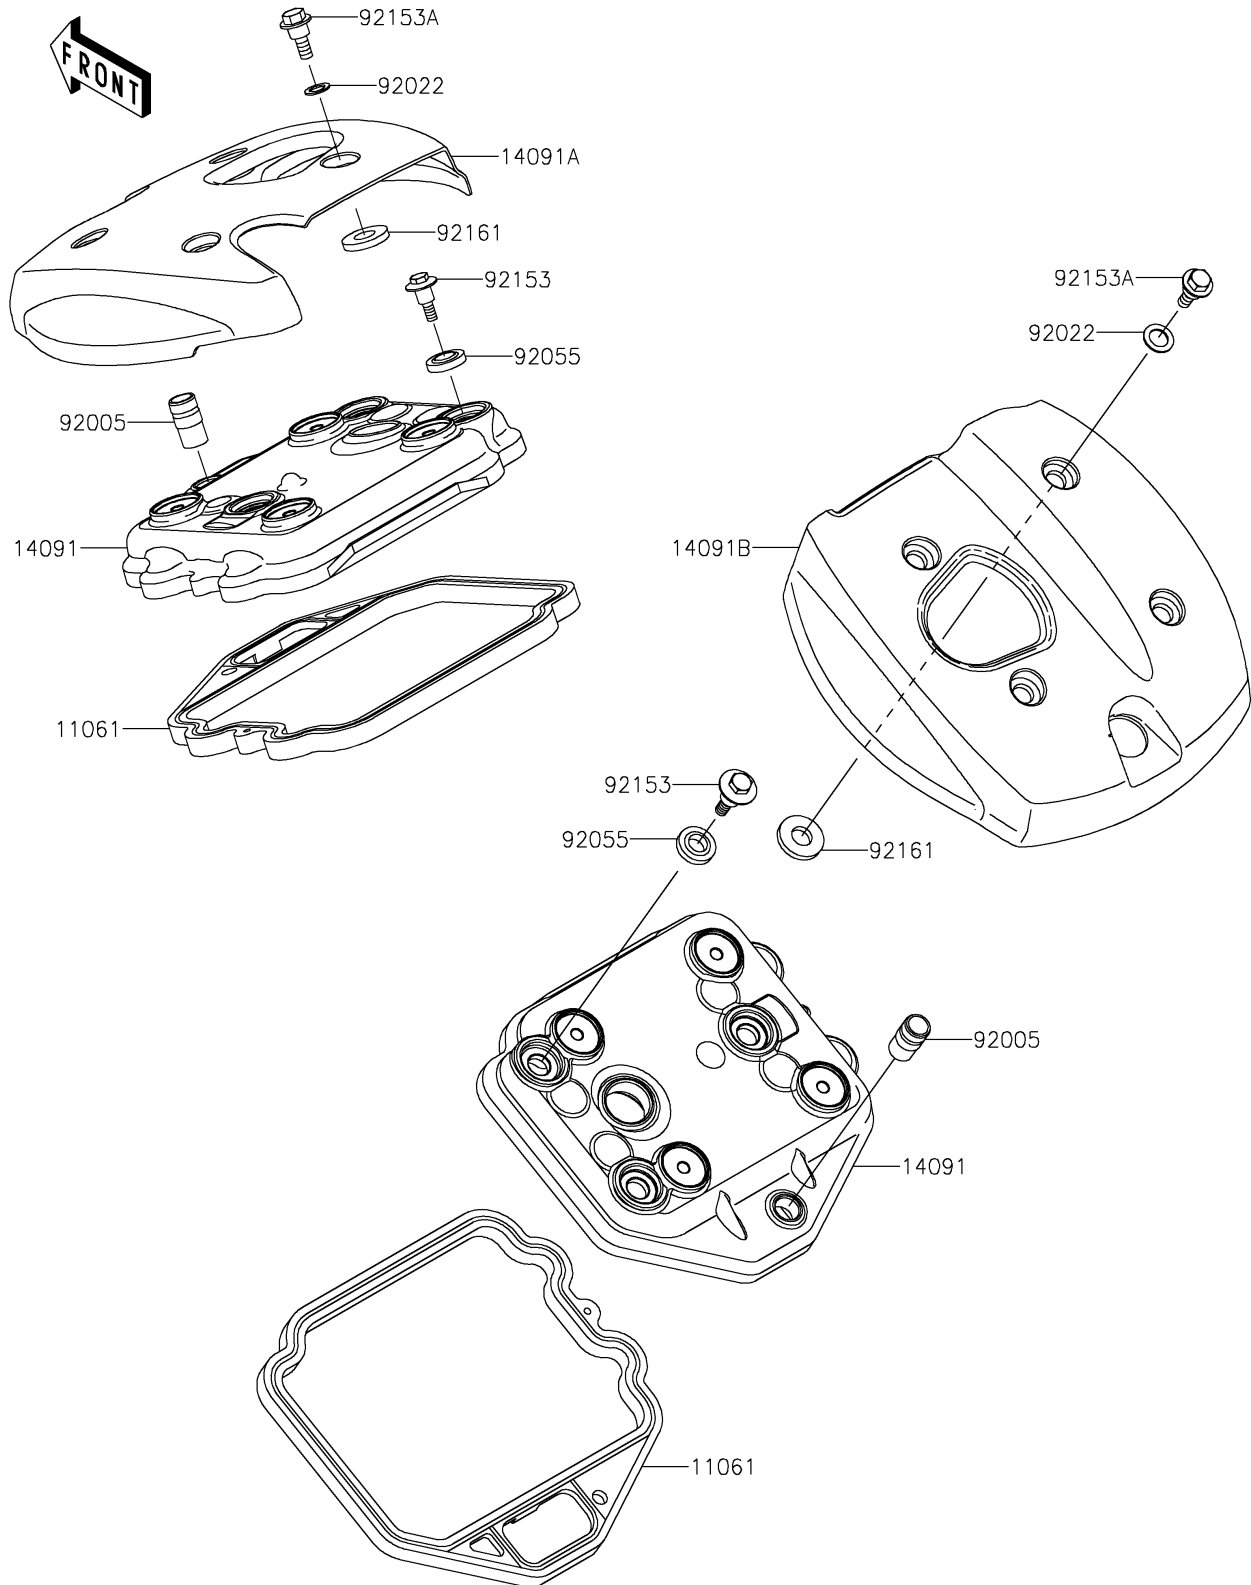

2024 VULCAN® 900 CLASSIC LT

PARTS DIAGRAM

Cylinder Head Cover

E1112

2024 VULCAN® 900 CLASSIC LT

PARTS LIST

Cylinder Head Cover

ITEM NAME	PART NUMBER	QUANTITY
-----------	-------------	----------
