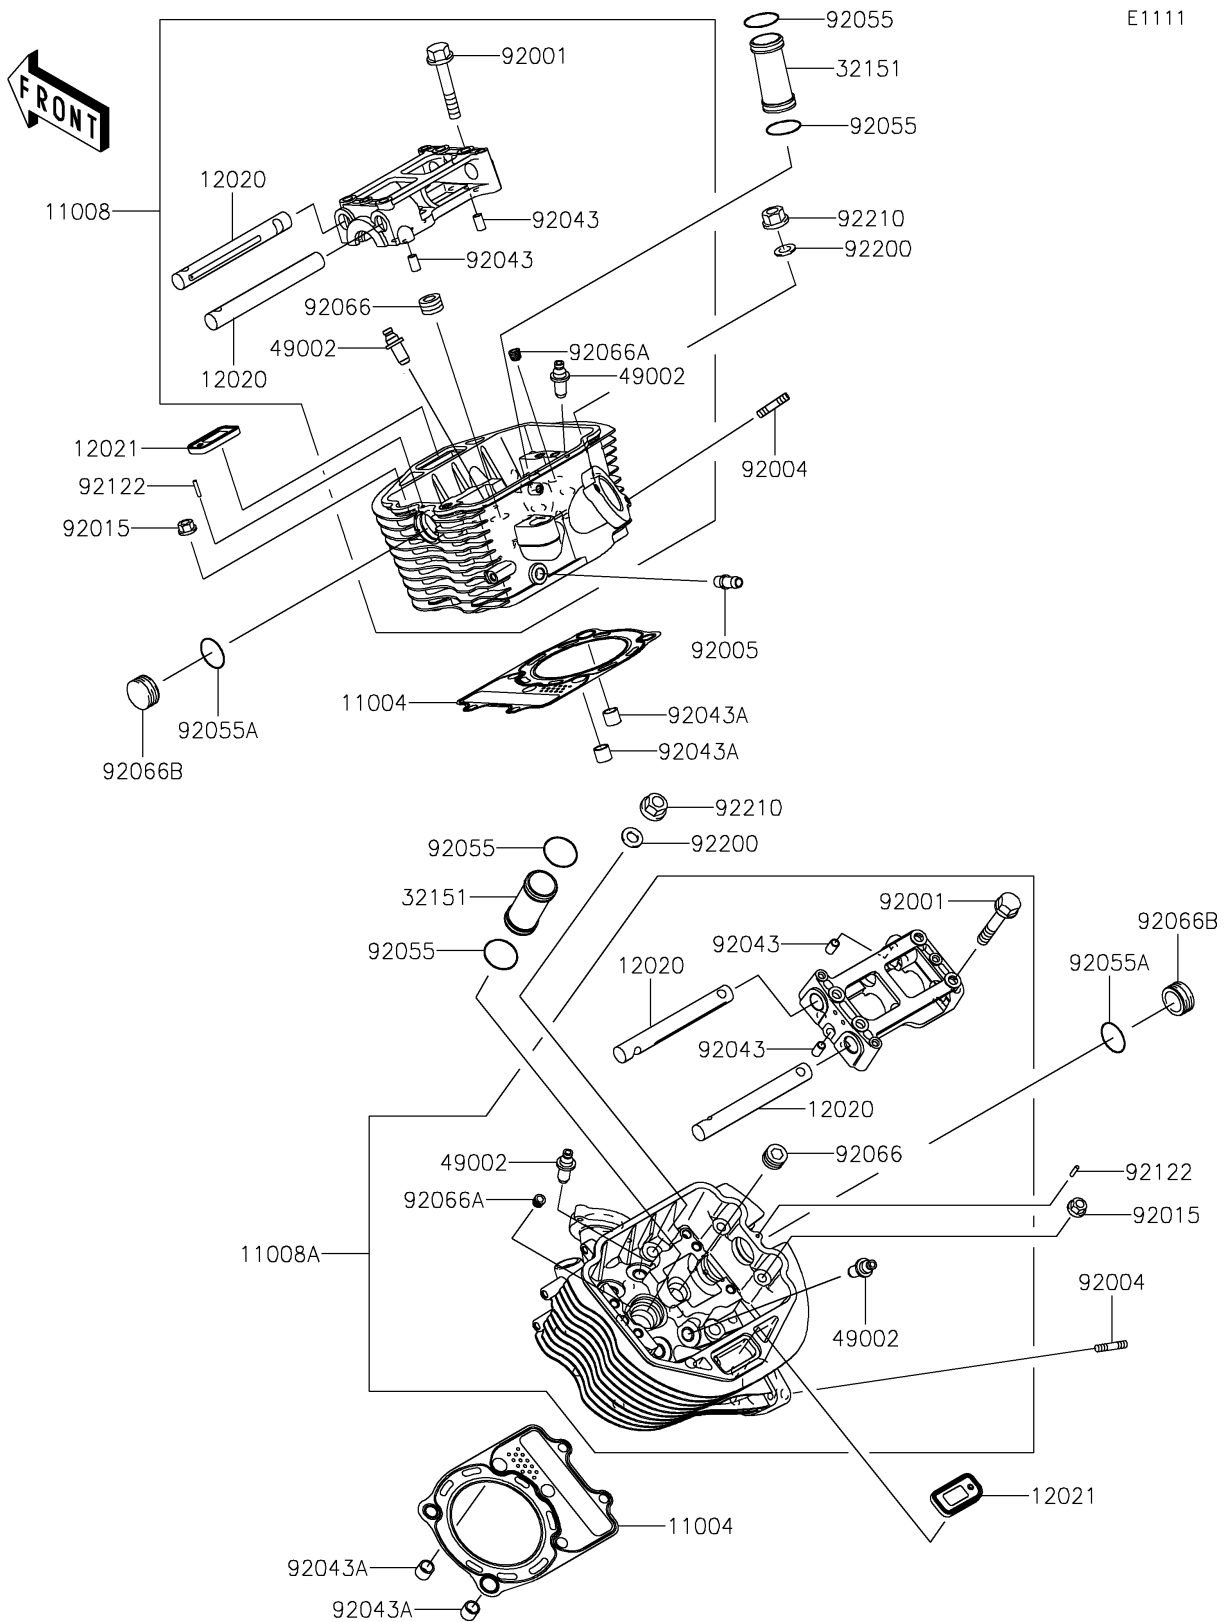

2025 Vulcan 900 Classic LT

PARTS DIAGRAM

Cylinder Head

2025 Vulcan 900 Classic LT

PARTS LIST Cylinder Head

| ITEM NAME | PART NUMBER | QUANTITY |
|-----------|-------------|----------|
|-----------|-------------|----------|
