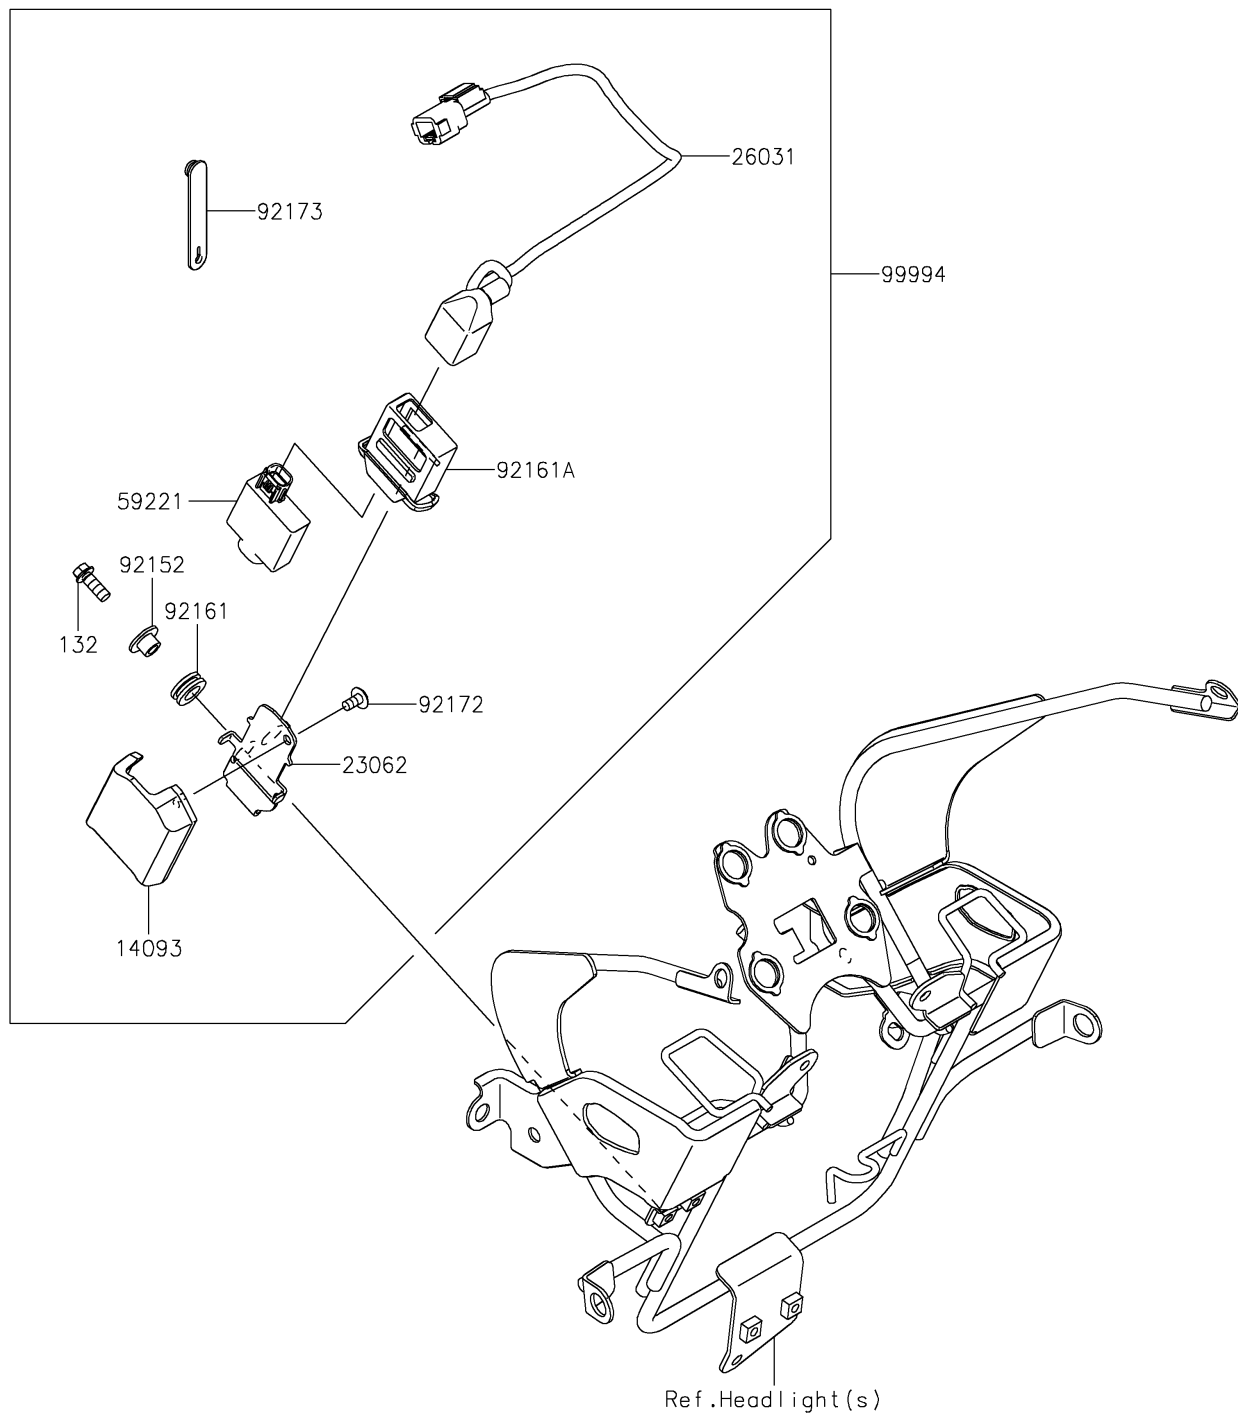

2026 Z900RS CAFÉ ABS

PARTS DIAGRAM

Accessory(USB)

Kawasaki

Let the Good Times Roll®

F2910H

2026 Z900RS CAFÉ ABS

PARTS LIST

Accessory(USB)

ITEM NAME

PART NUMBER

QUANTITY
