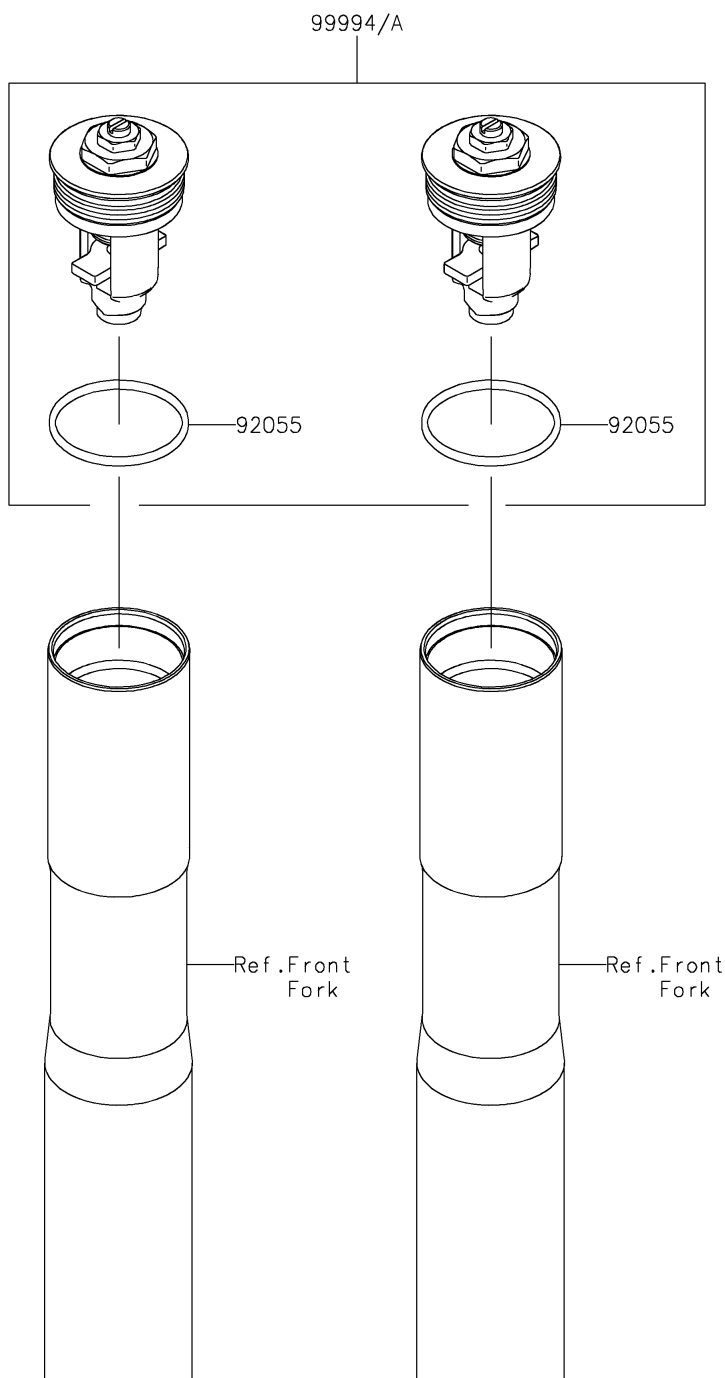

2026 Z900RS CAFÉ ABS

PARTS DIAGRAM

Accessory(Cap)

Kawasaki

Let the Good Times Roll®

F2910G

2026 Z900RS CAFÉ ABS

PARTS LIST

Accessory(Cap)

ITEM NAME

PART NUMBER

QUANTITY
