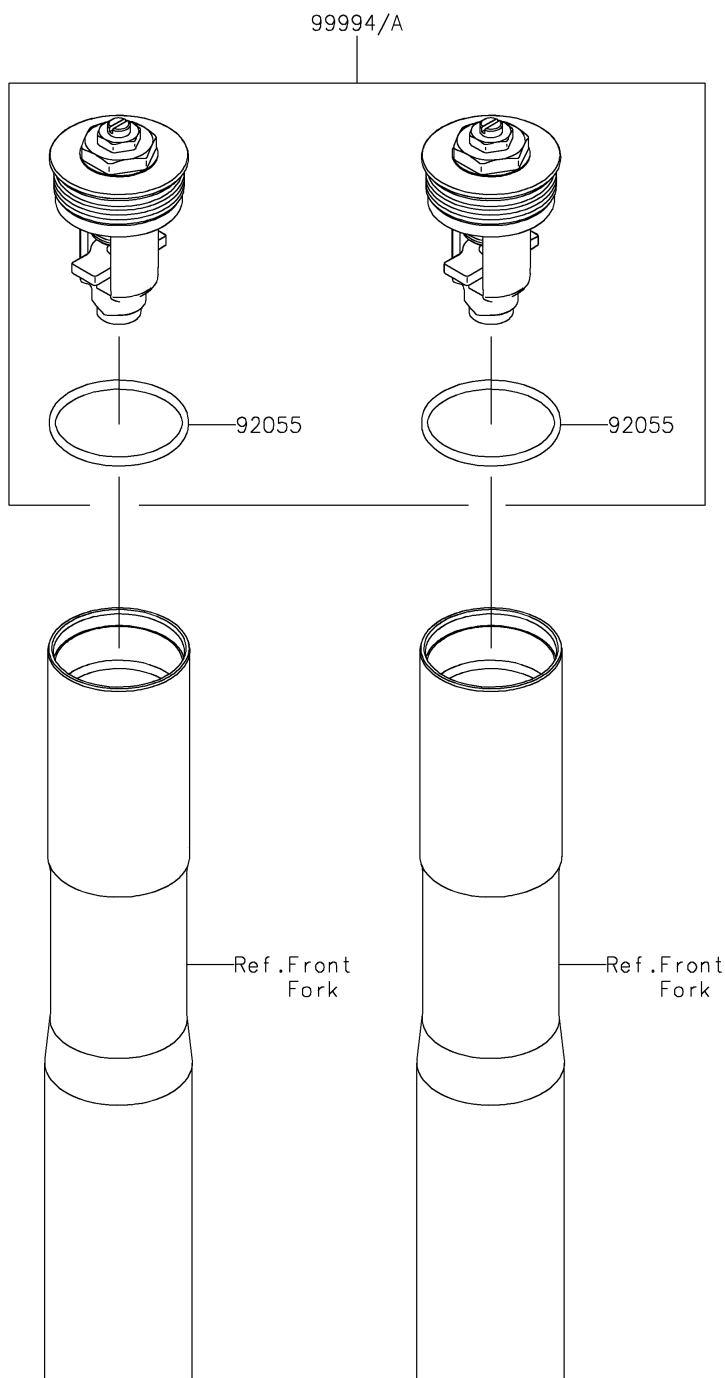

2026 Z900RS CAFÉ ABS

PARTS DIAGRAM

Accessory(Cap)

F2910G

2026 Z900RS CAFÉ ABS

PARTS LIST

Accessory(Cap)

| ITEM NAME | PART NUMBER | QUANTITY |
|---|-------------|----------|
| RING-O (Ref # 92055) | 92055-0145 | 2 |
| KIT-ACCESSORY,FORK CAP(BLACK) (Ref # 99994) | 99994-1019 | 1 |
| KIT-ACCESSORY,FORK CAP(GOLD) (Ref # 99994A) | 99994-1108 | 1 |