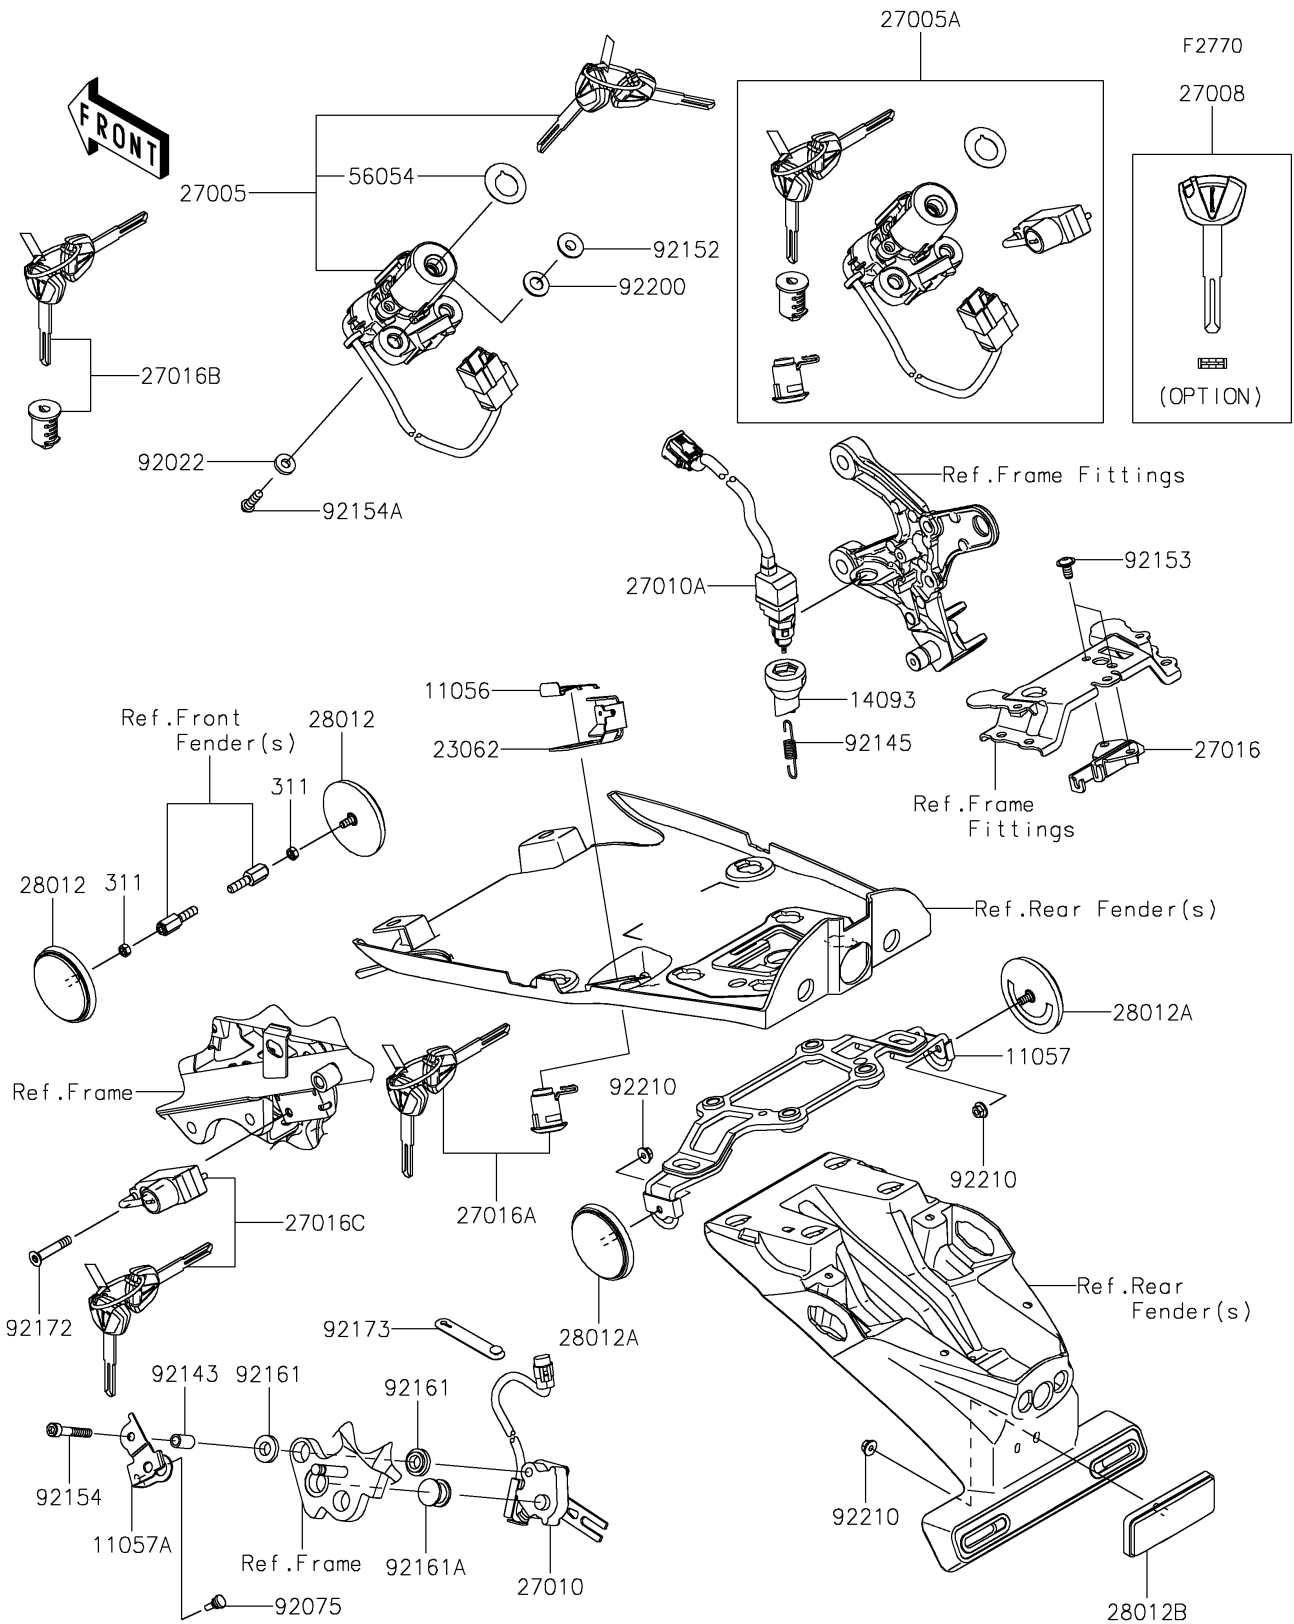

2026 Z900RS CAFÉ ABS

PARTS DIAGRAM

Ignition Switch/Locks/Reflectors

2026 Z900RS CAFÉ ABS

PARTS LIST

Ignition Switch/Locks/Reflectors

ITEM NAME	PART NUMBER	QUANTITY
-----------	-------------	----------
