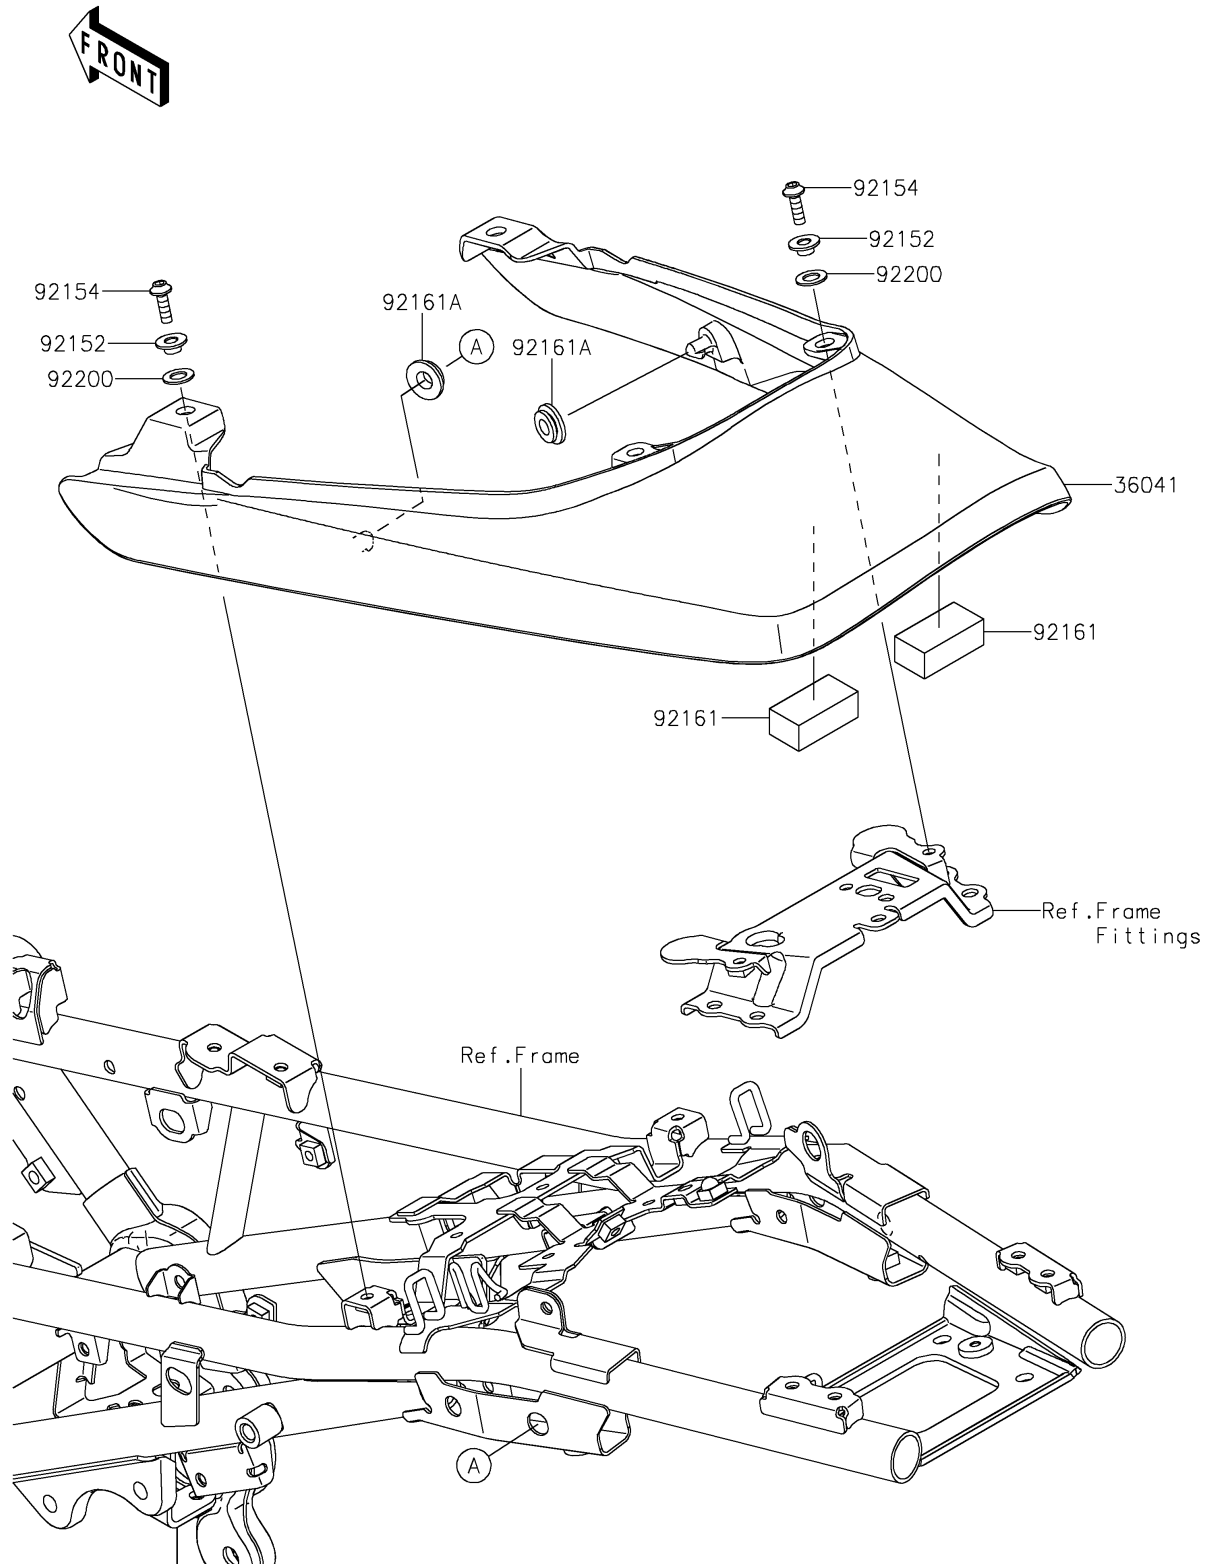

2026 Z900RS CAFÉ ABS

PARTS DIAGRAM

Seat Cover

F2612

2026 Z900RS CAFÉ ABS

PARTS LIST

Seat Cover

ITEM NAME

PART NUMBER

QUANTITY
