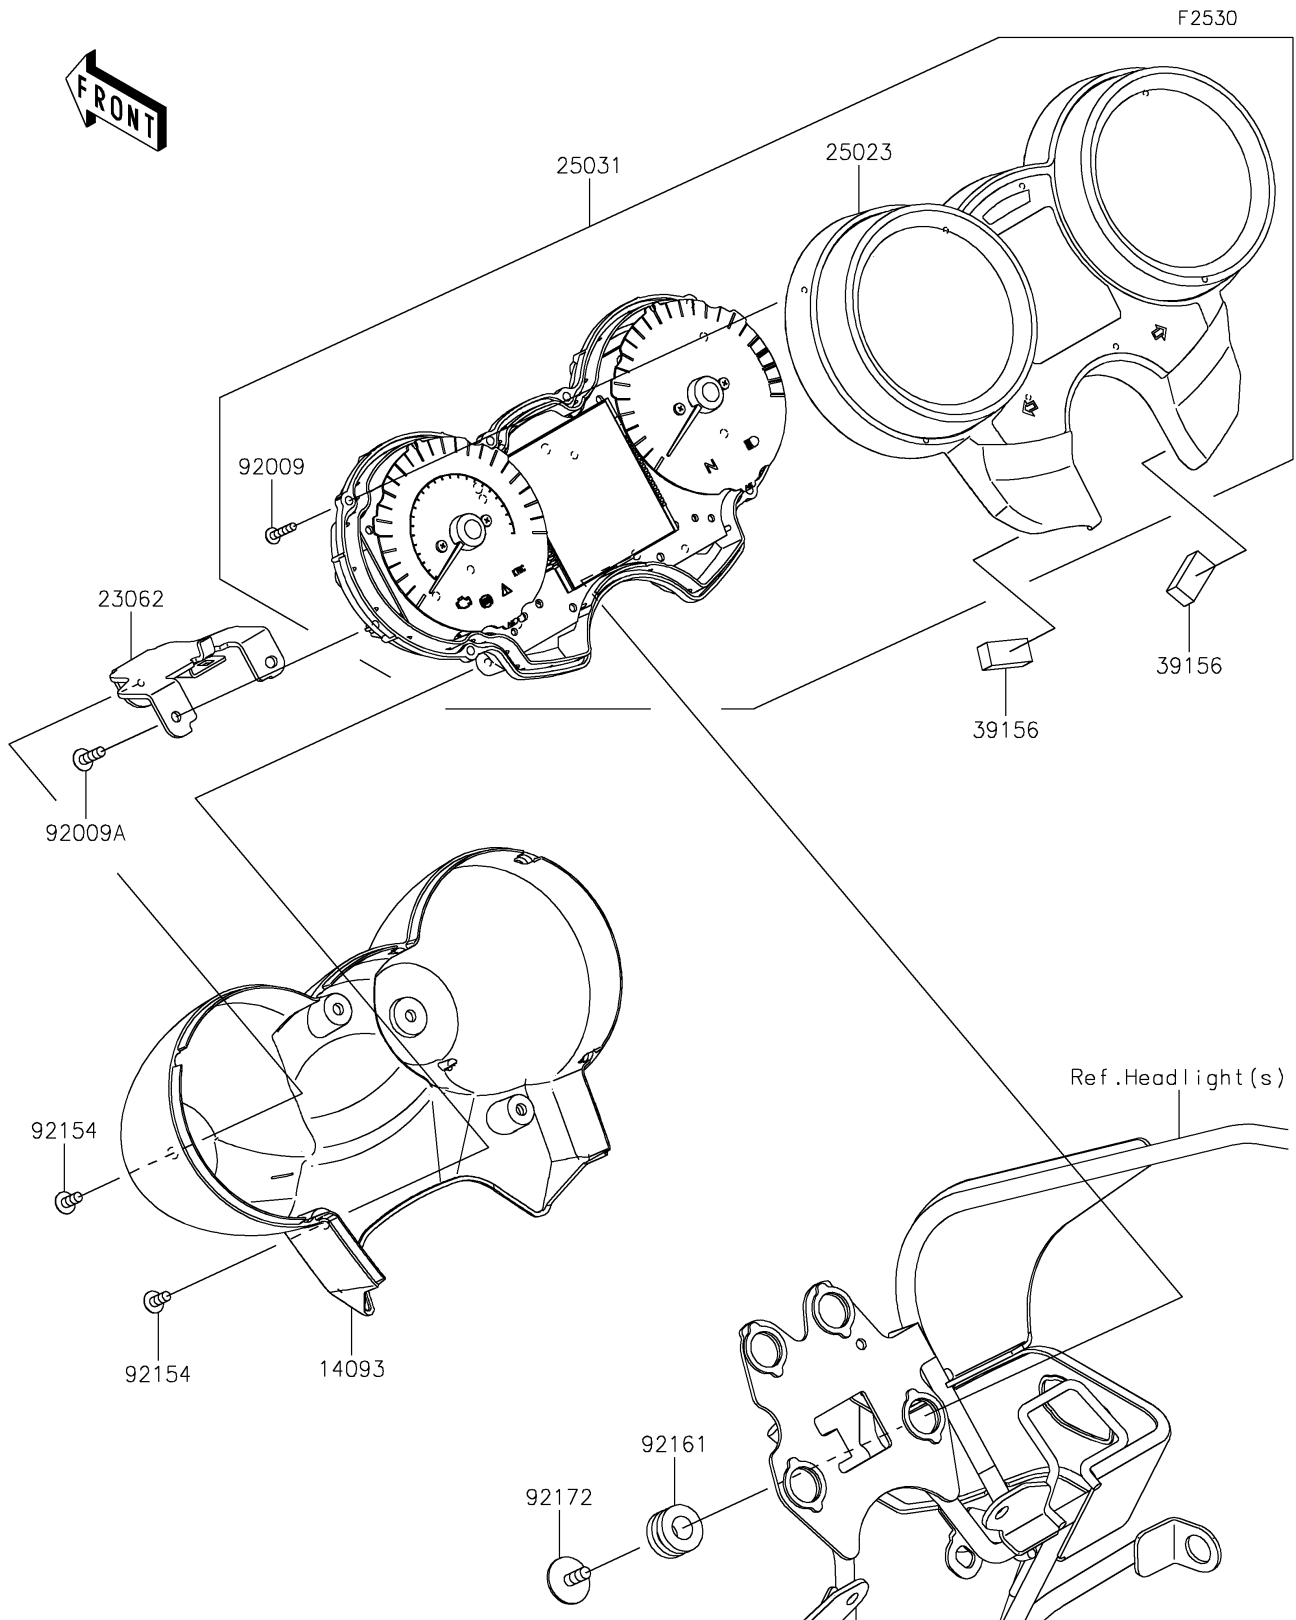

2026 Z900RS CAFÉ ABS

PARTS DIAGRAM

Meter(s)

2026 Z900RS CAFÉ ABS

PARTS LIST

Meter(s)

ITEM NAME

PART NUMBER

QUANTITY
