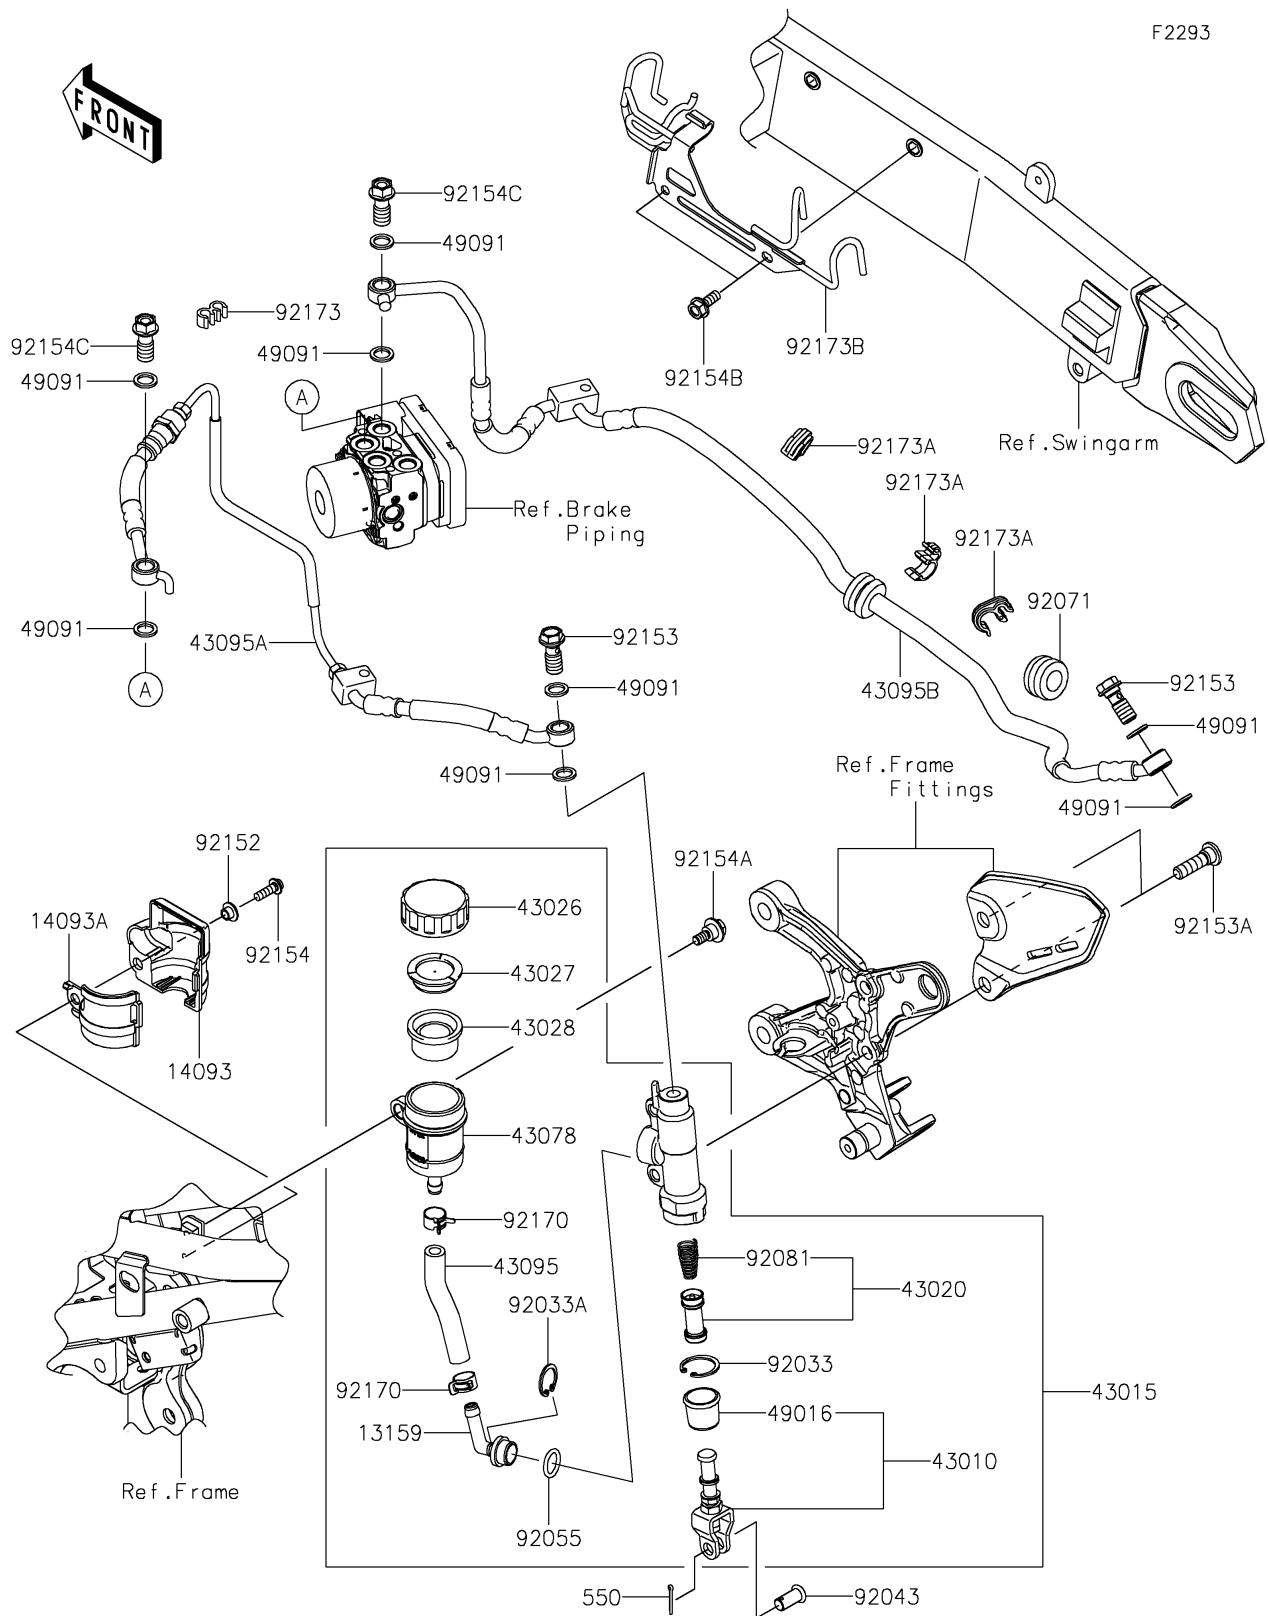

2026 Z900RS CAFÉ ABS

PARTS DIAGRAM

Rear Master Cylinder

2026 Z900RS CAFÉ ABS

PARTS LIST

Rear Master Cylinder

ITEM NAME	PART NUMBER	QUANTITY
-----------	-------------	----------
