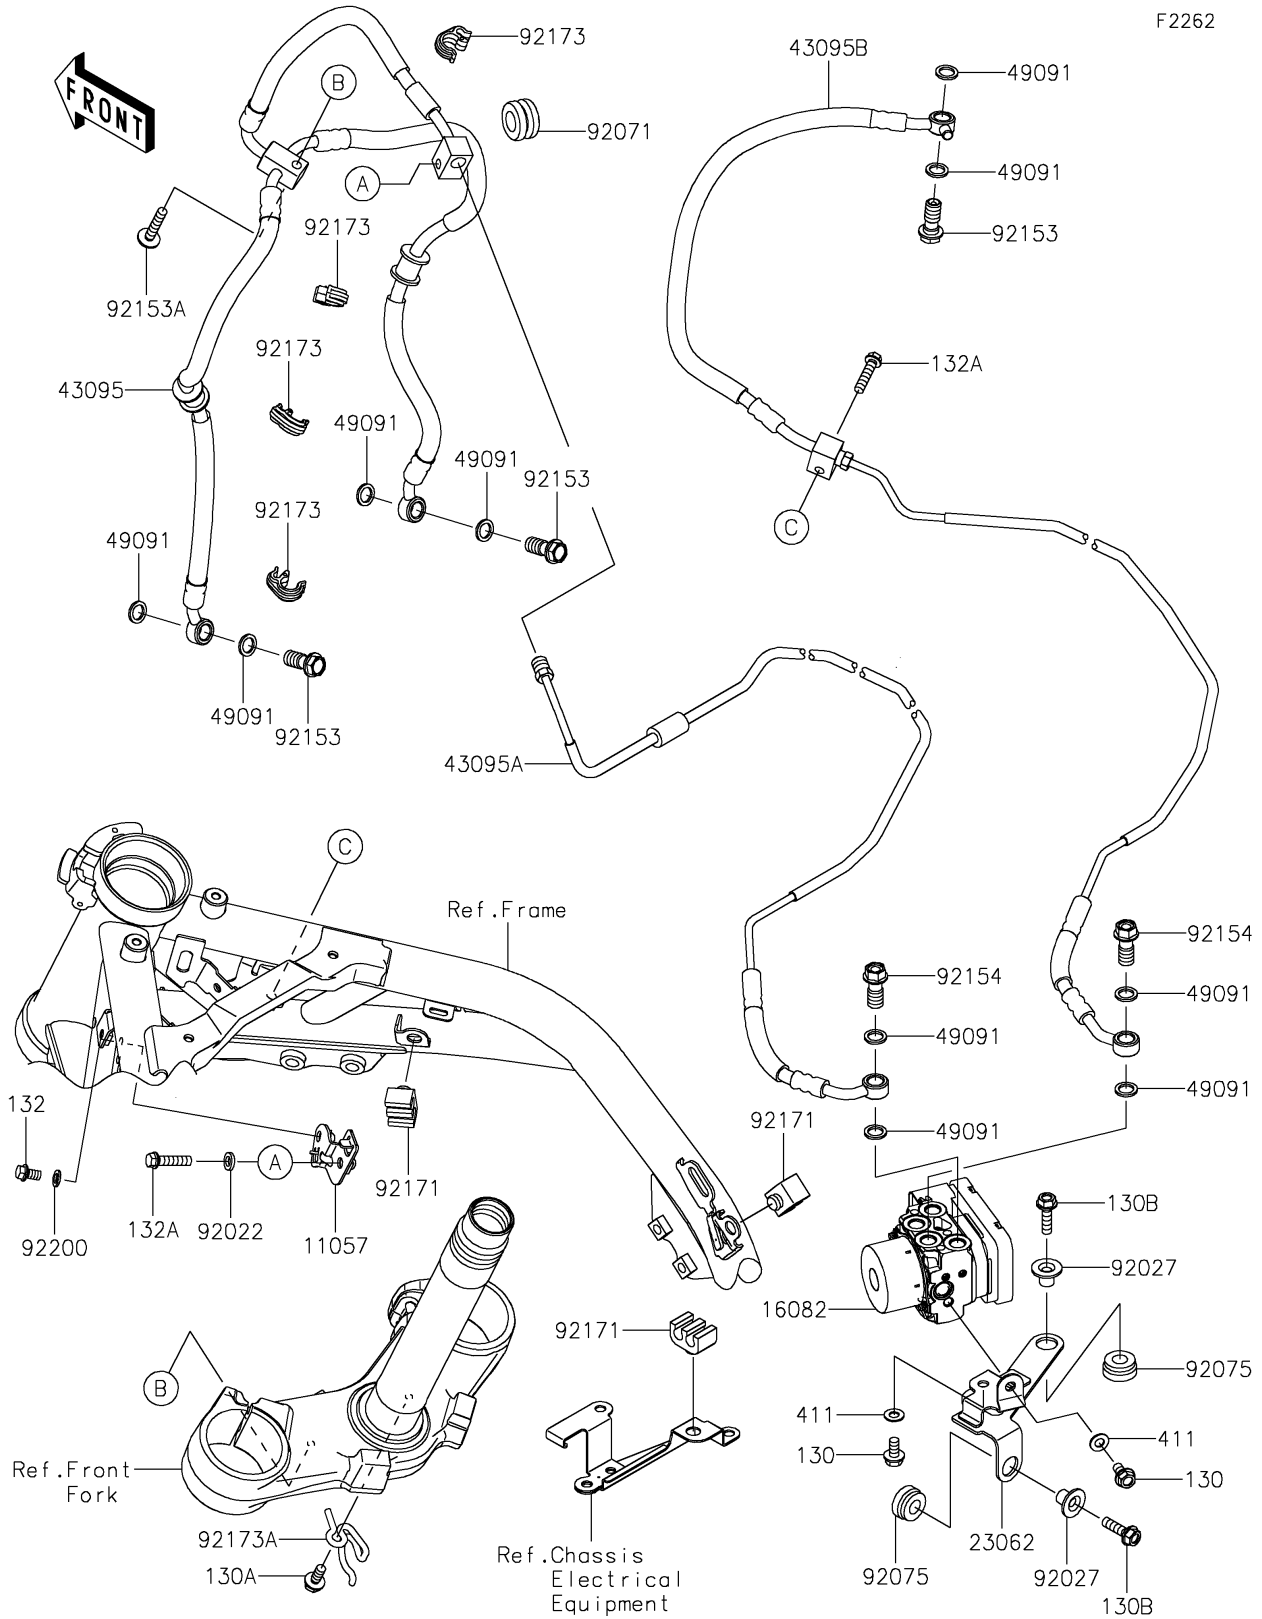

2026 Z900RS CAFÉ ABS

PARTS DIAGRAM

Brake Piping

2026 Z900RS CAFÉ ABS

PARTS LIST

Brake Piping

ITEM NAME

PART NUMBER

QUANTITY
