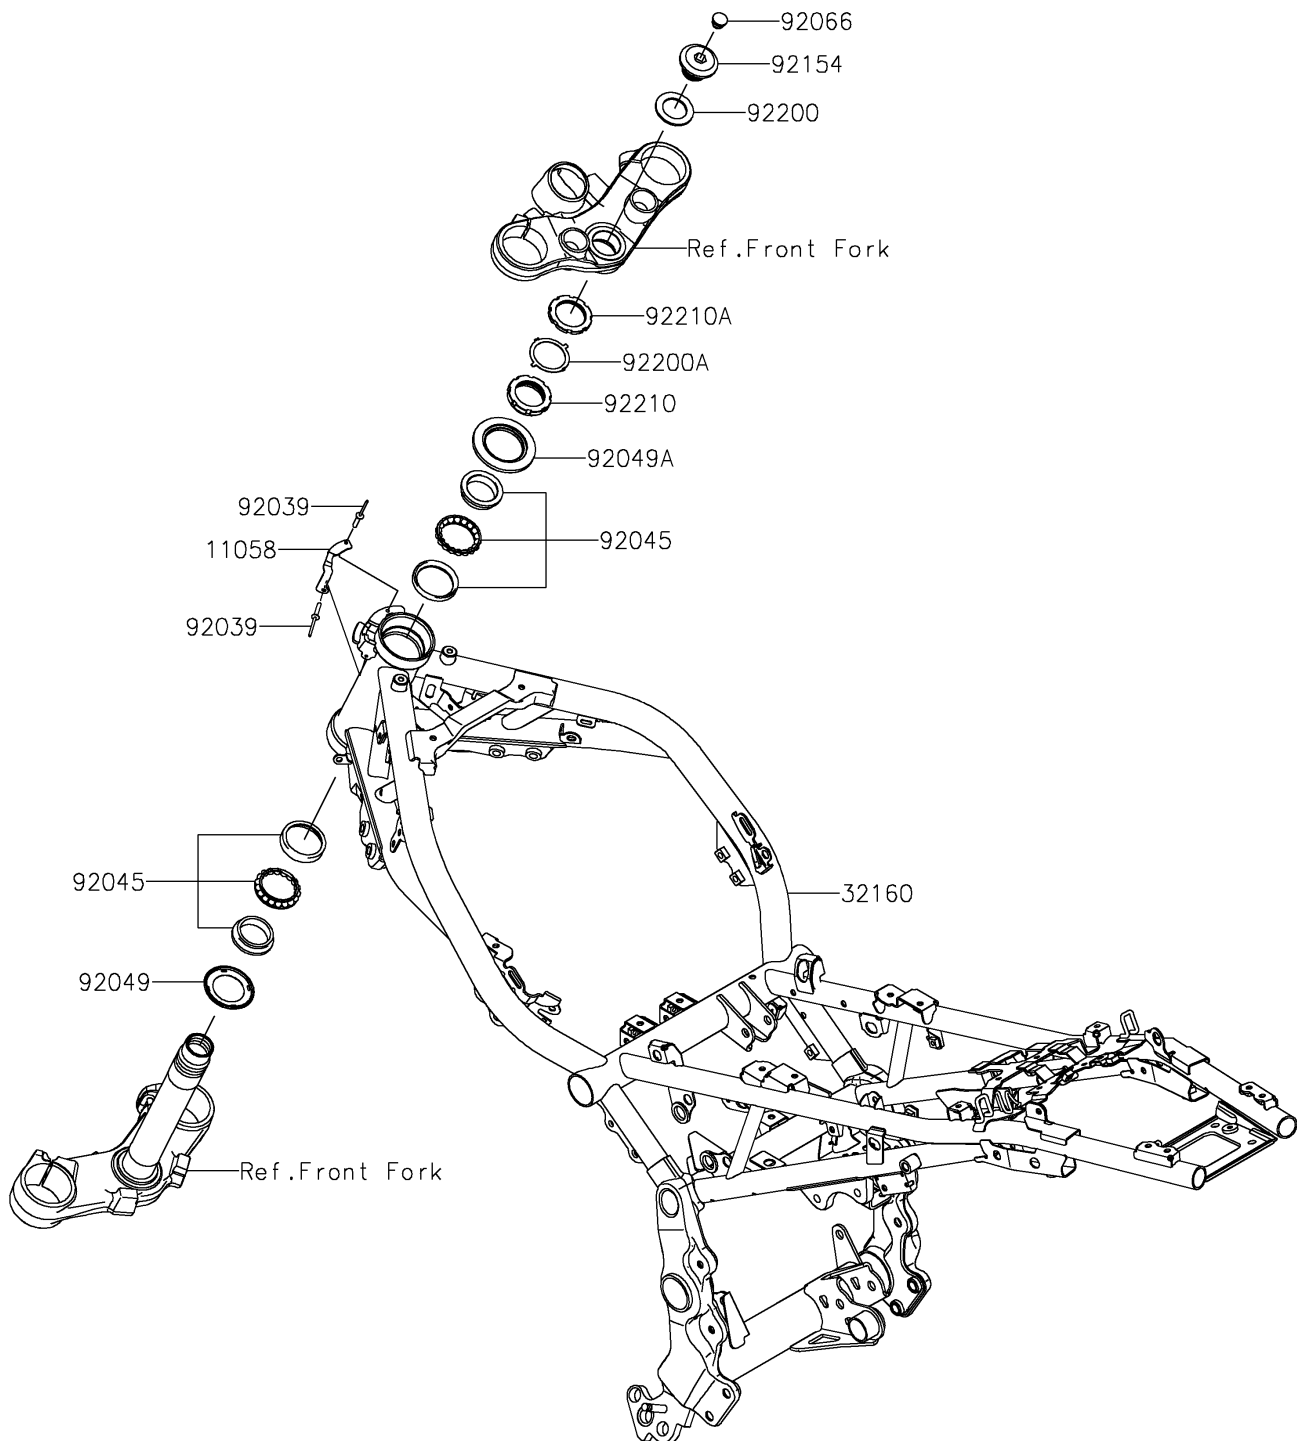

2026 Z900RS CAFÉ ABS

PARTS DIAGRAM

Frame

F2120

2026 Z900RS CAFÉ ABS

PARTS LIST

Frame

ITEM NAME

PART NUMBER

QUANTITY
