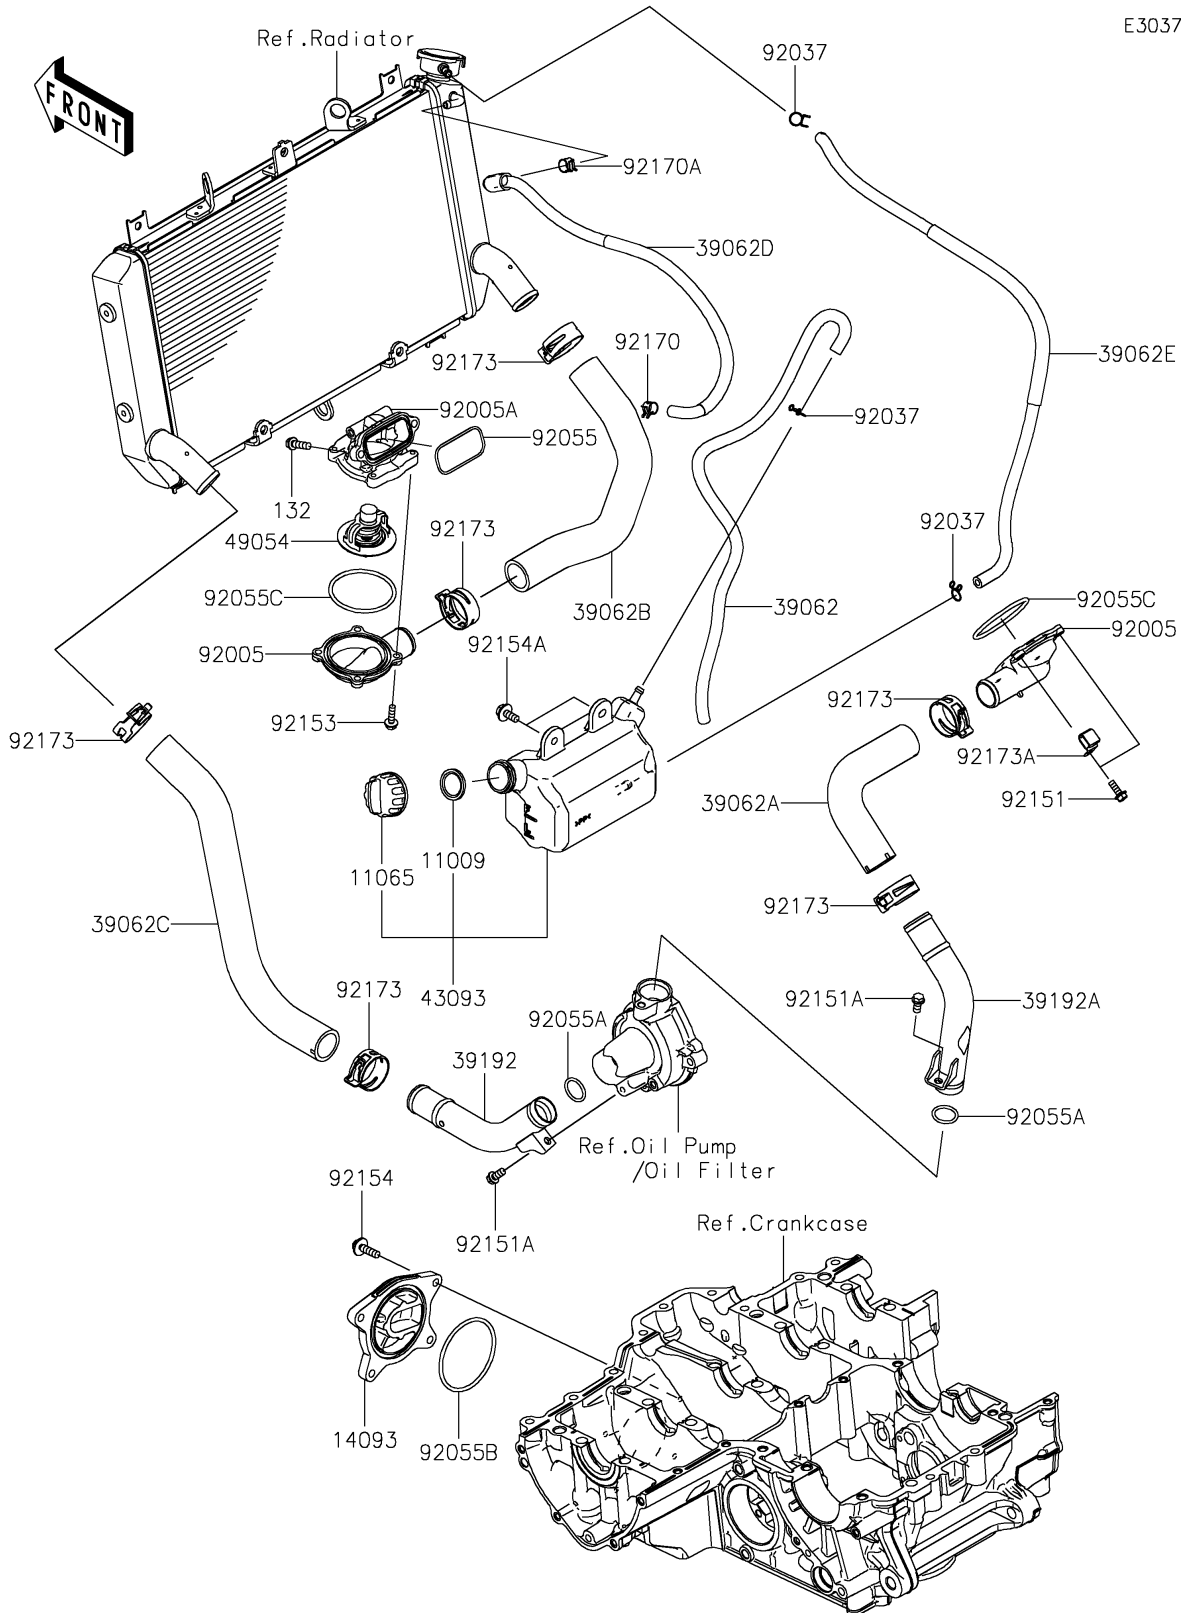

2026 Z900RS CAFÉ ABS

PARTS DIAGRAM

Water Pipe

E3037

2026 Z900RS CAFÉ ABS

PARTS LIST

Water Pipe

ITEM NAME

PART NUMBER

QUANTITY
