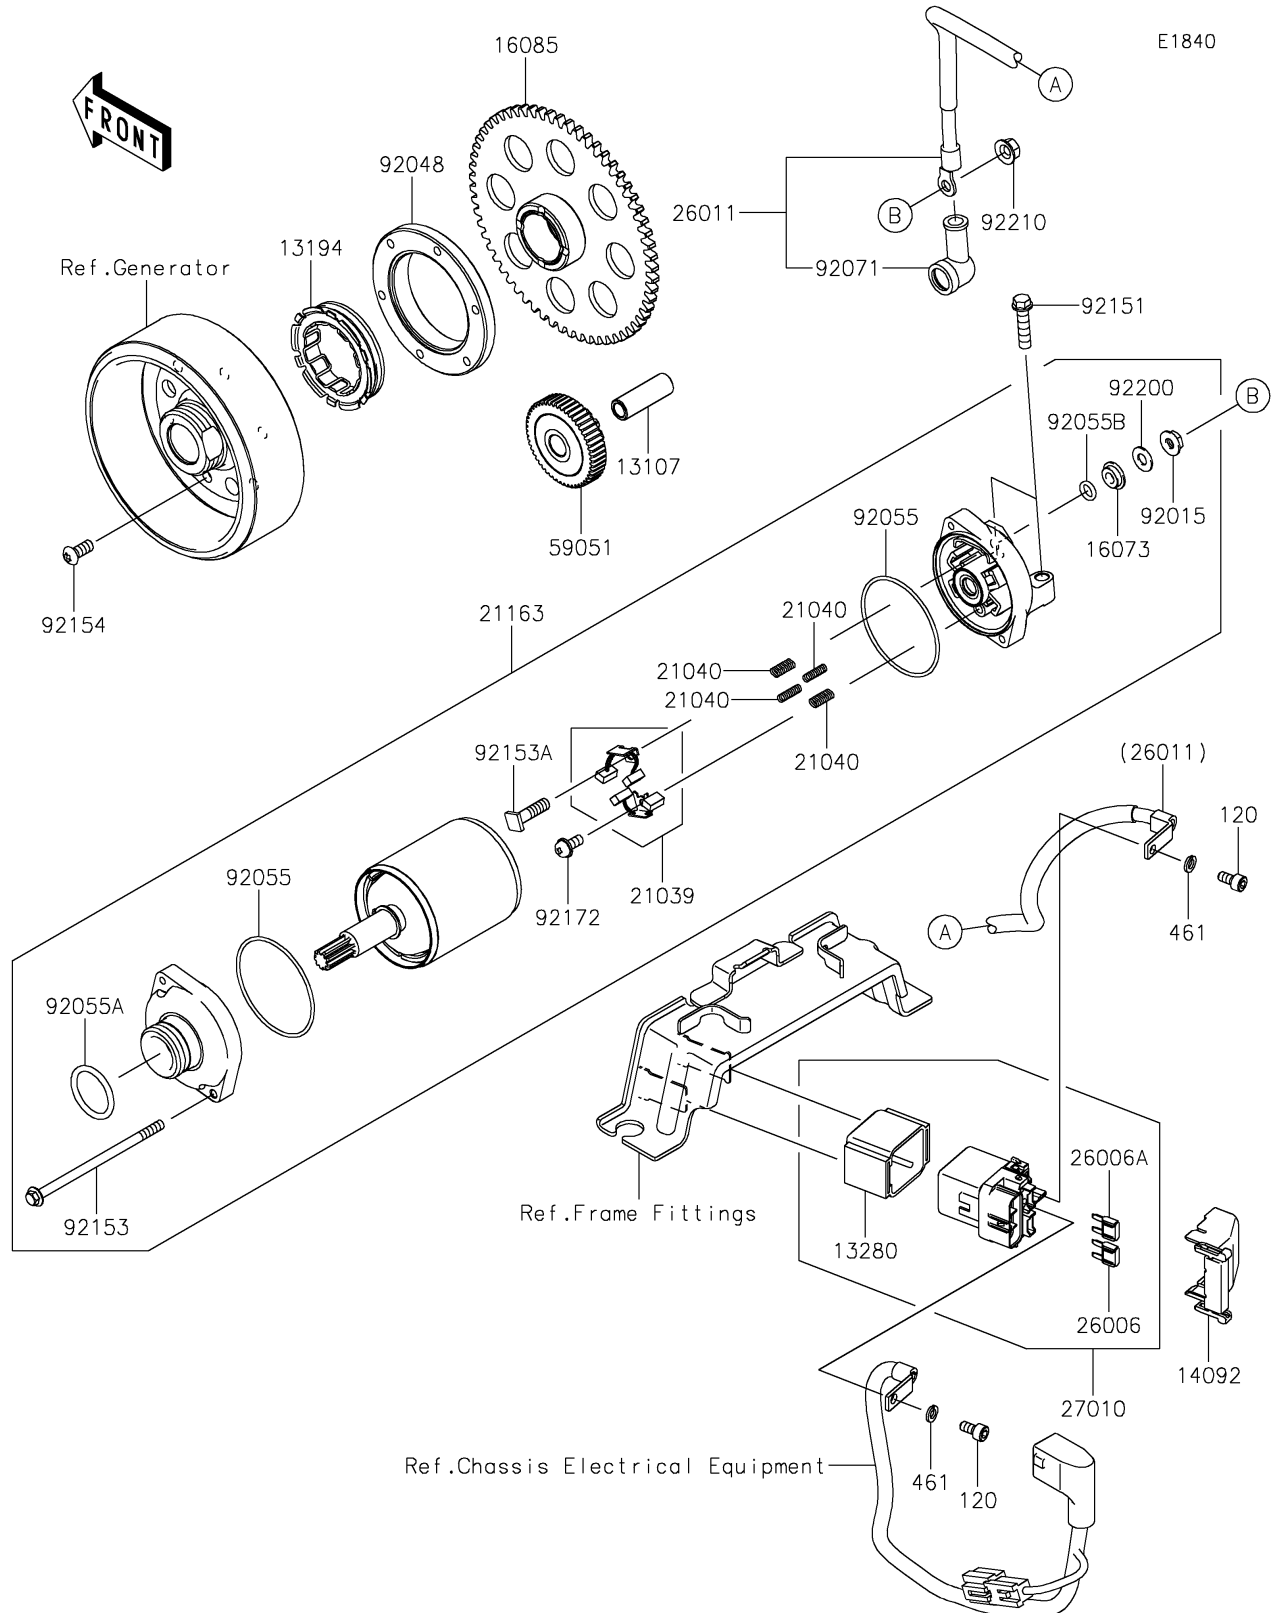

2026 Z900RS CAFÉ ABS

PARTS DIAGRAM

Starter Motor

2026 Z900RS CAFÉ ABS

PARTS LIST

Starter Motor

ITEM NAME

PART NUMBER

QUANTITY
